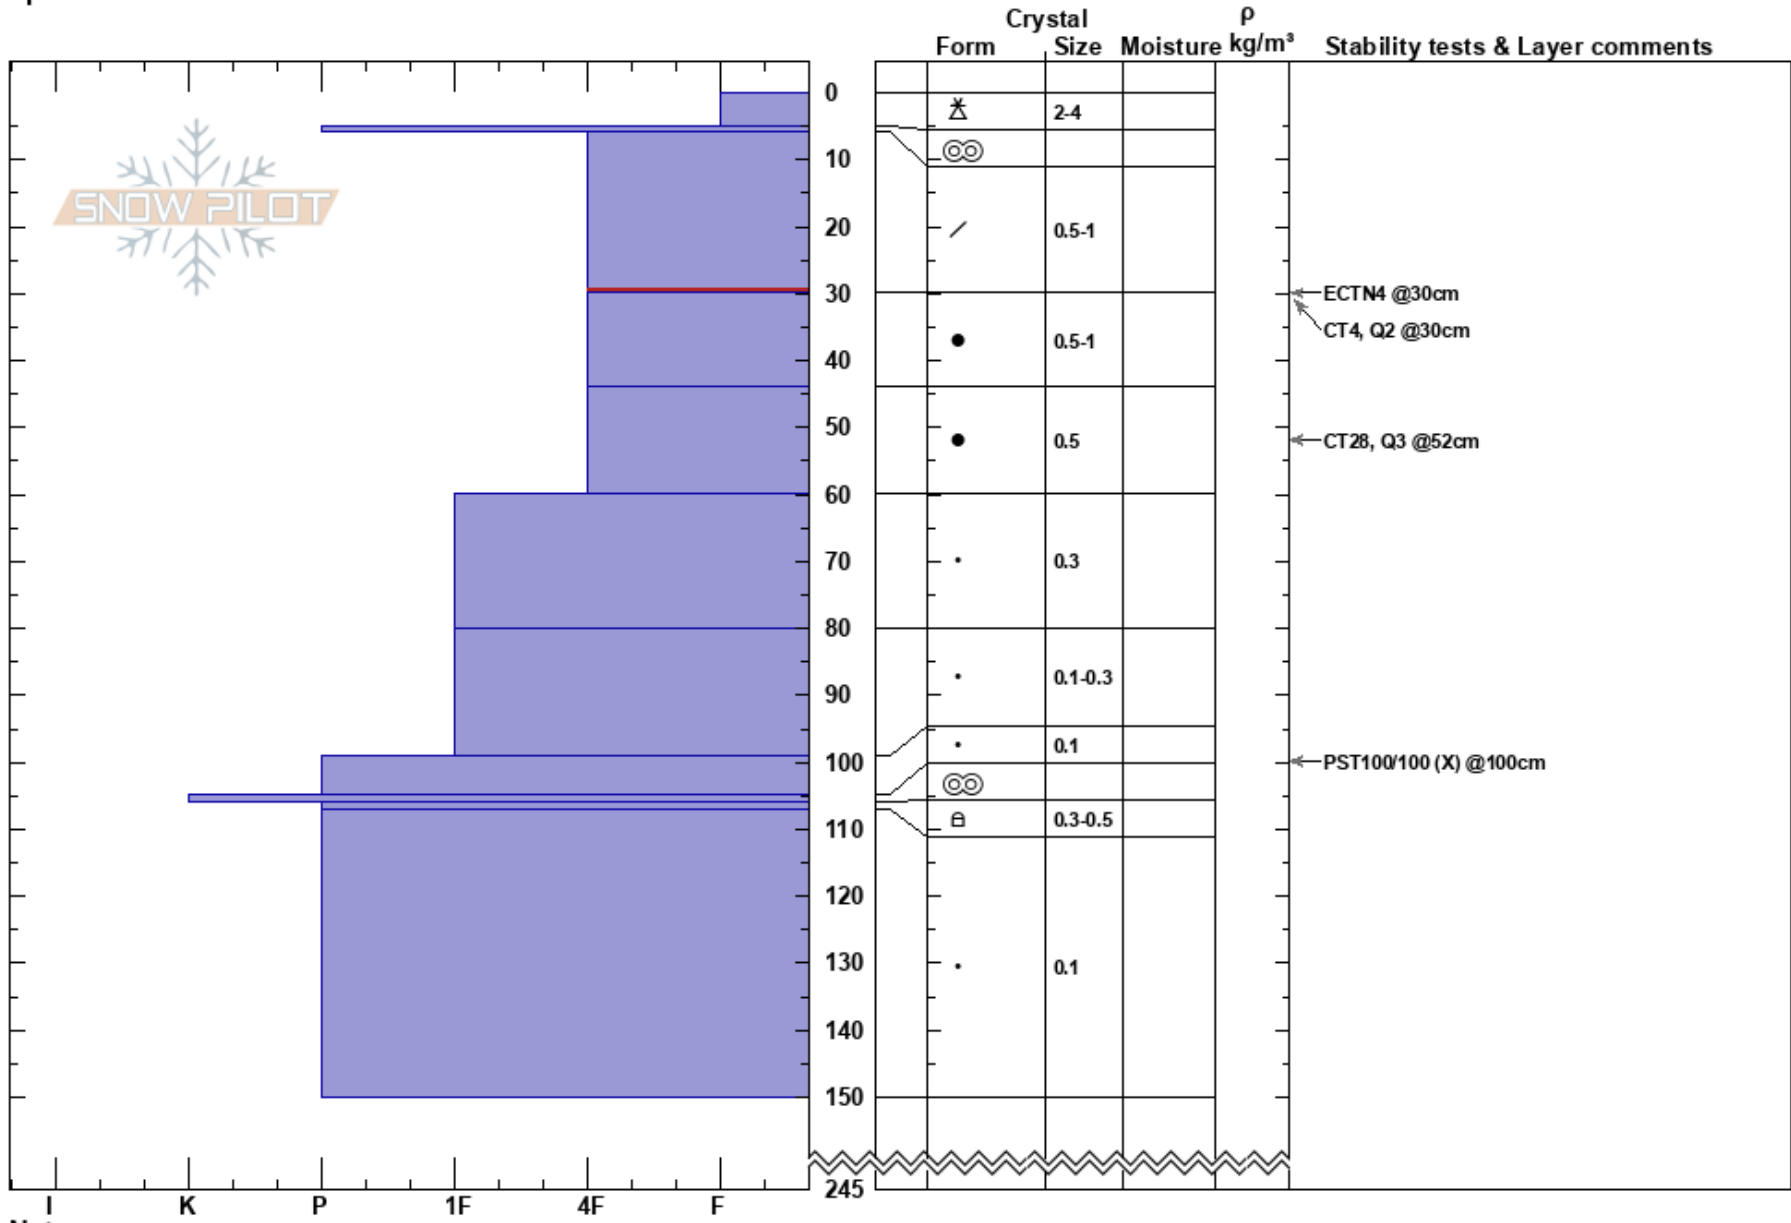

Shivers Full Pit
 Teton Range
 WY
 Elevation: 7960 ft
 Aspect: E
 Specifics:

Connor Reithmayr
 02/25/2025 - 10:45am
 Co-ord: 43.49293N, -110.94475W
 Slope Angle: 20°
 Wind Loading: previous

Stability: HS:245
 Air Temperature: -2°C
 Sky Cover: BKN
 Precipitation: NO
 Wind: SW Moderate
 PF:20
 PS:40
 6-30cm: Problematic layer