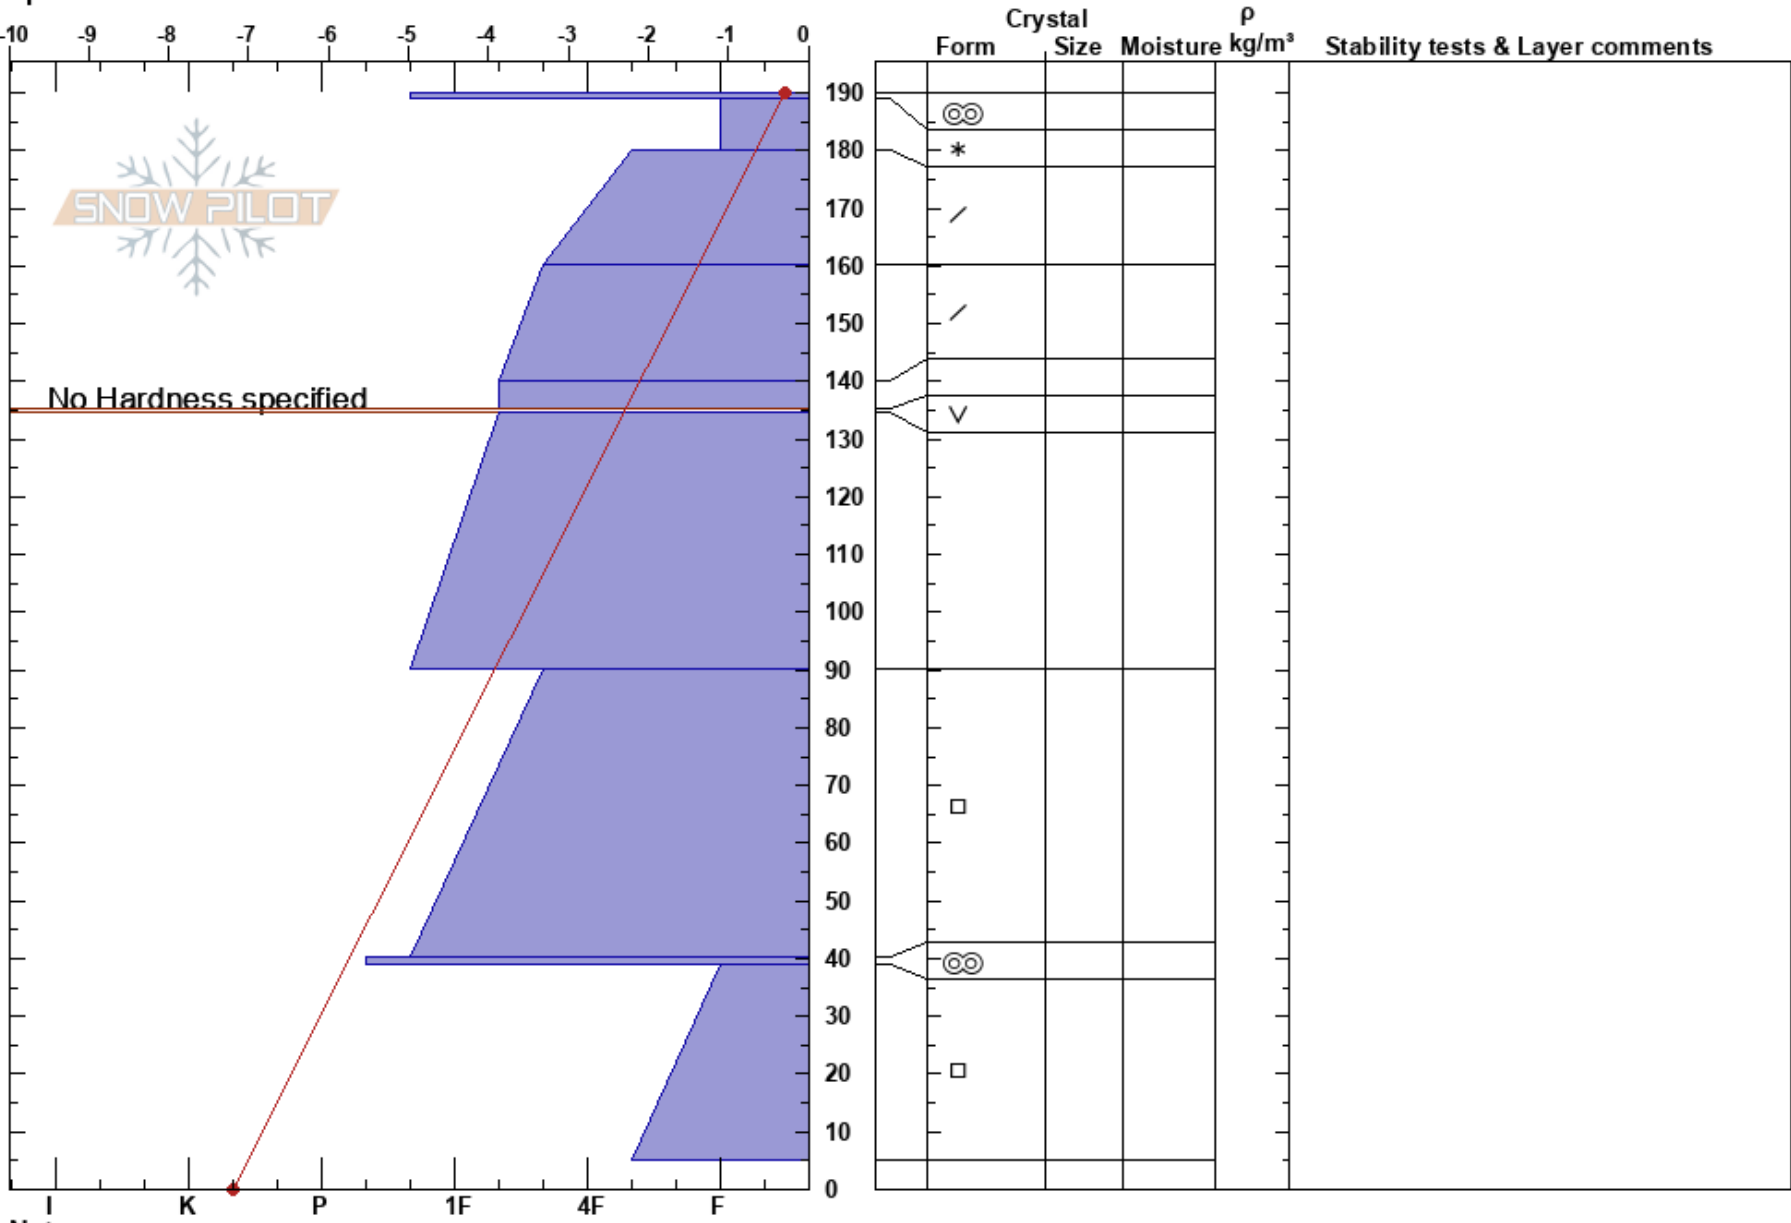

Trial Lake
 Uinta Range
 UT
 Elevation: 9990 ft
 Aspect:
 Specifics:

Spencer Donovan
 02/25/2025 - 11:00am
 Co-ord: 40.67881N, -110.95281W
 Slope Angle: 0°
 Wind Loading:

Stability:
 Air Temperature:
 Sky Cover:
 Precipitation: NO
 Wind:

HS:190
 Layer Notes:
 135-134.5cm:Problematic layer

Notes: