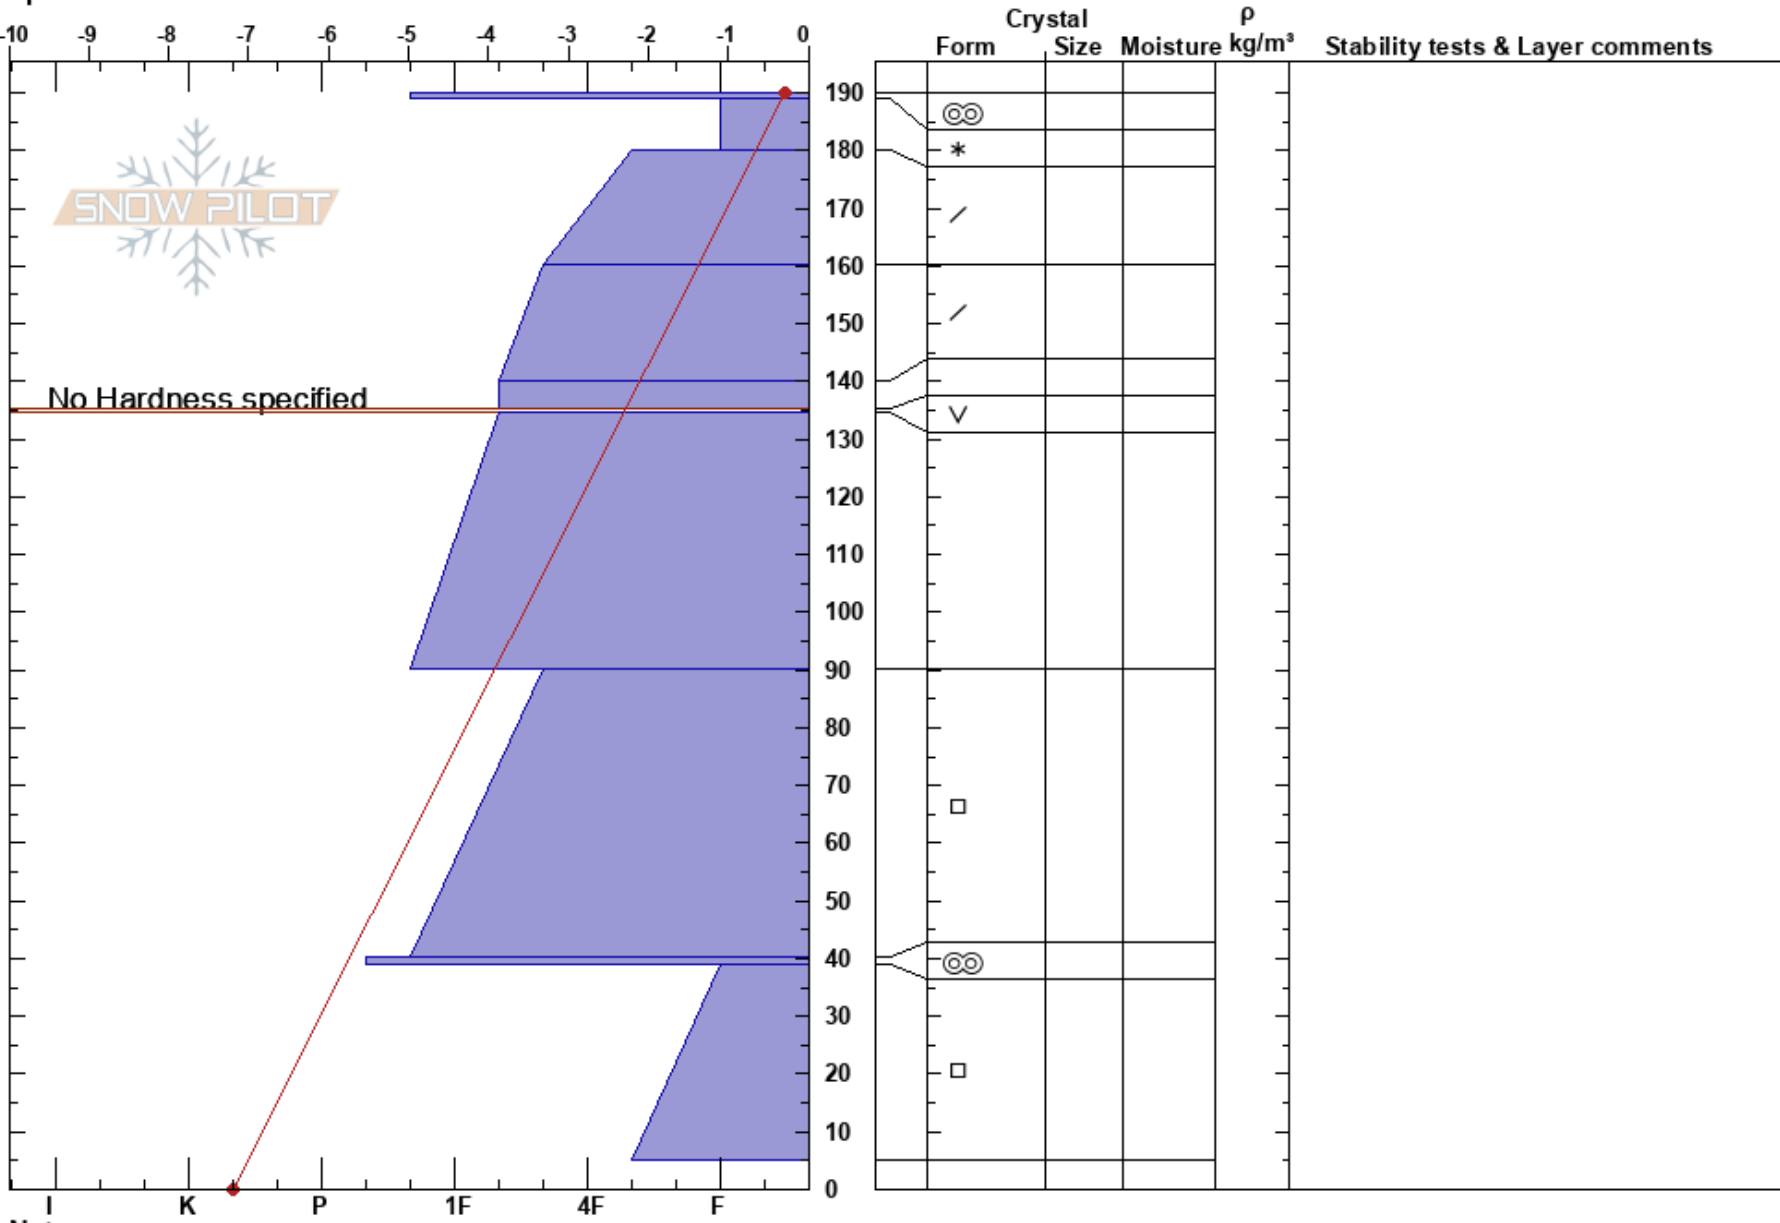

Trial Lake
 Uinta Range
 UT
 Elevation: 9990 ft
 Aspect:
 Specifics:

Spencer Donovan
 02/25/2025 - 11:00am
 Co-ord: 40.67881N, -110.95281W
 Slope Angle: 0°
 Wind Loading:

Stability:
 Air Temperature:
 Sky Cover:
 Precipitation: NO
 Wind:

HS:190
 Layer Notes:
 135-134.5cm:Problematic layer

Notes: