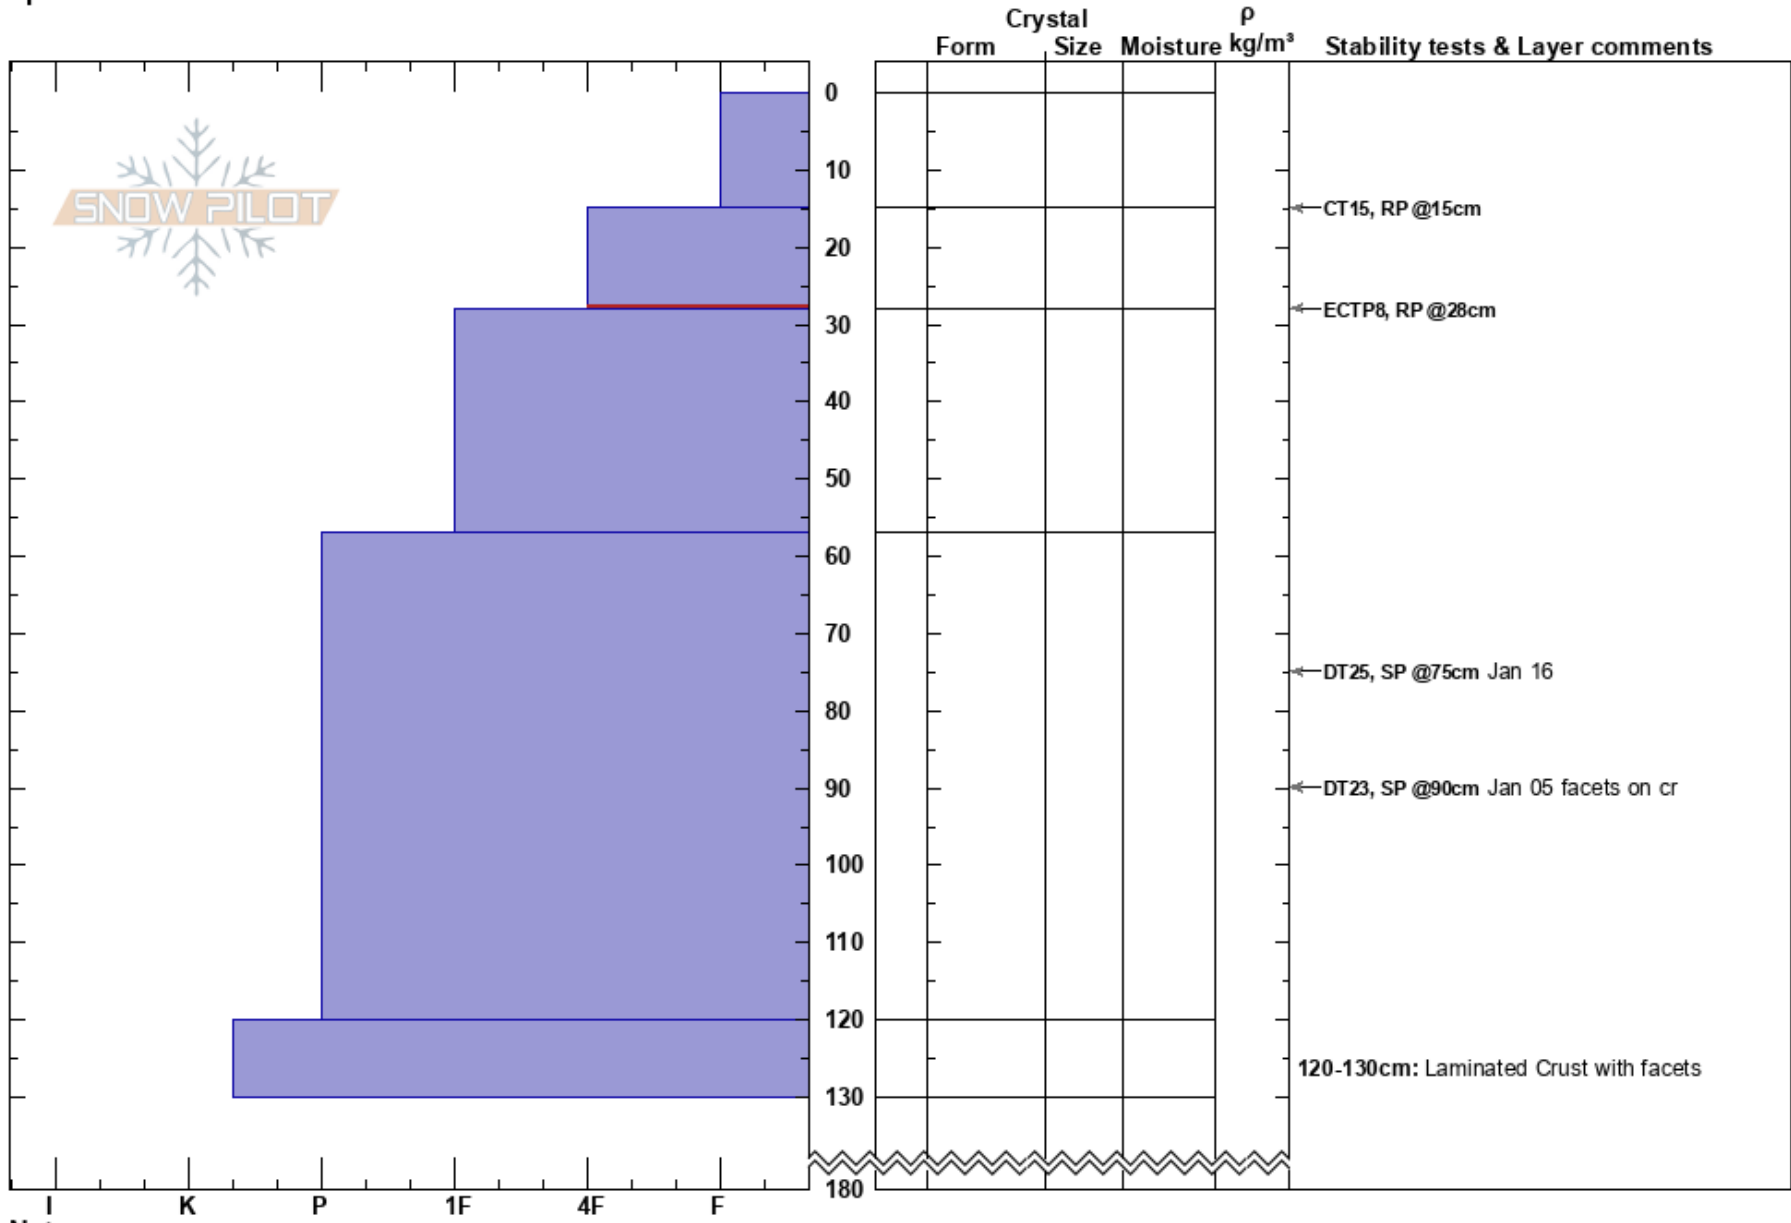

Big Red Cats MW1  
 Monashee  
 BC  
 Elevation: 2000 m  
 Aspect: W  
 Specifics:

Keith Robine  
 20/02/2018 - 14:00  
 Co-ord: 49.24815N, -117.82245W  
 Slope Angle: 32°  
 Wind Loading:

Stability: **HS:180**  
 Air Temperature: -16°C **PS: 25**  
 Sky Cover: BKN  
 Precipitation: NO  
 Wind: Calm

**Layer Notes:**  
 15-28cm: Problematic layer  
 120-130cm: Laminated Crust with facets

Notes: