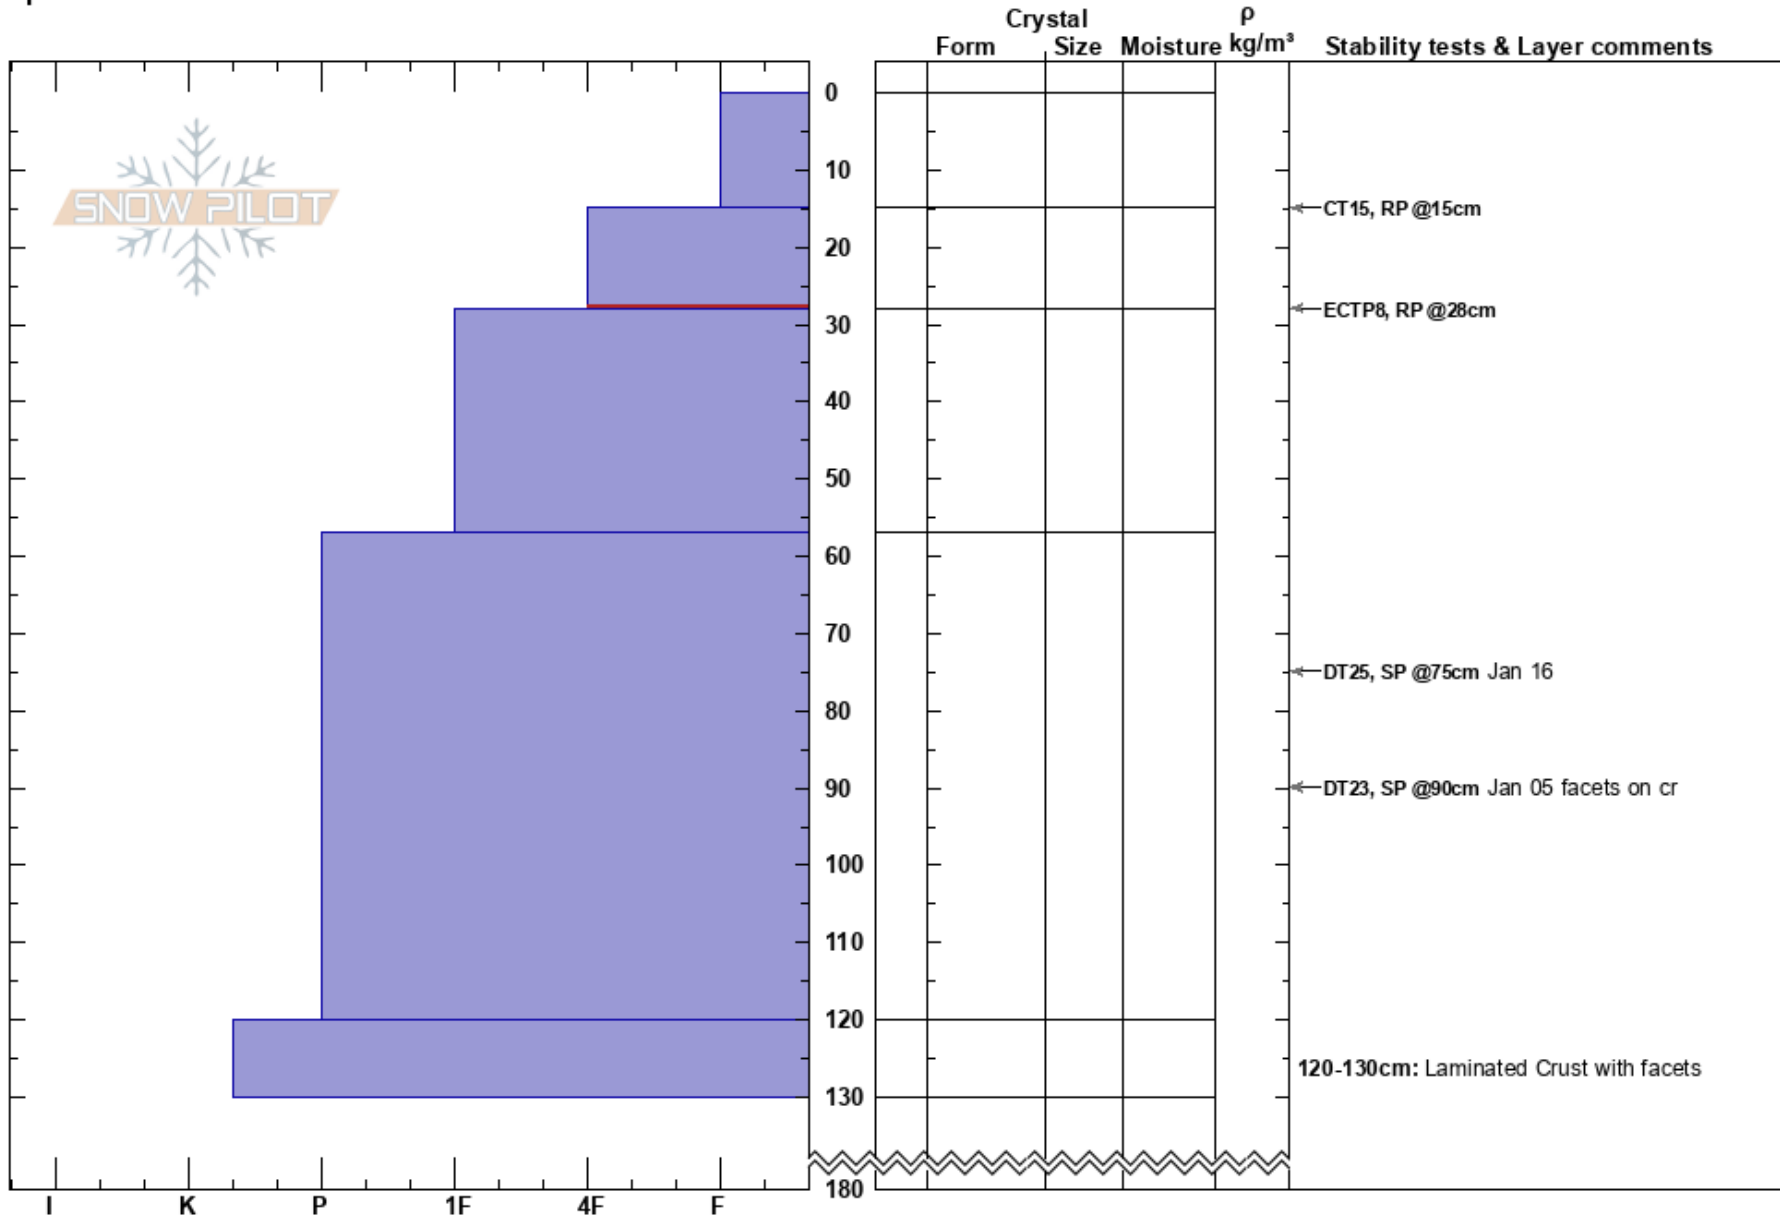

Big Red Cats MW1
 Monashee
 BC
 Elevation: 2000 m
 Aspect: W
 Specifics:

Keith Robine
 20/02/2018 - 14:00
 Co-ord: 49.24815N, -117.82245W
 Slope Angle: 32°
 Wind Loading:

Stability: **HS:180**
 Air Temperature: -16°C **PS: 25**
 Sky Cover: BKN
 Precipitation: NO
 Wind: Calm

Layer Notes:
 15-28cm: Problematic layer
 120-130cm: Laminated Crust with facets

Notes: