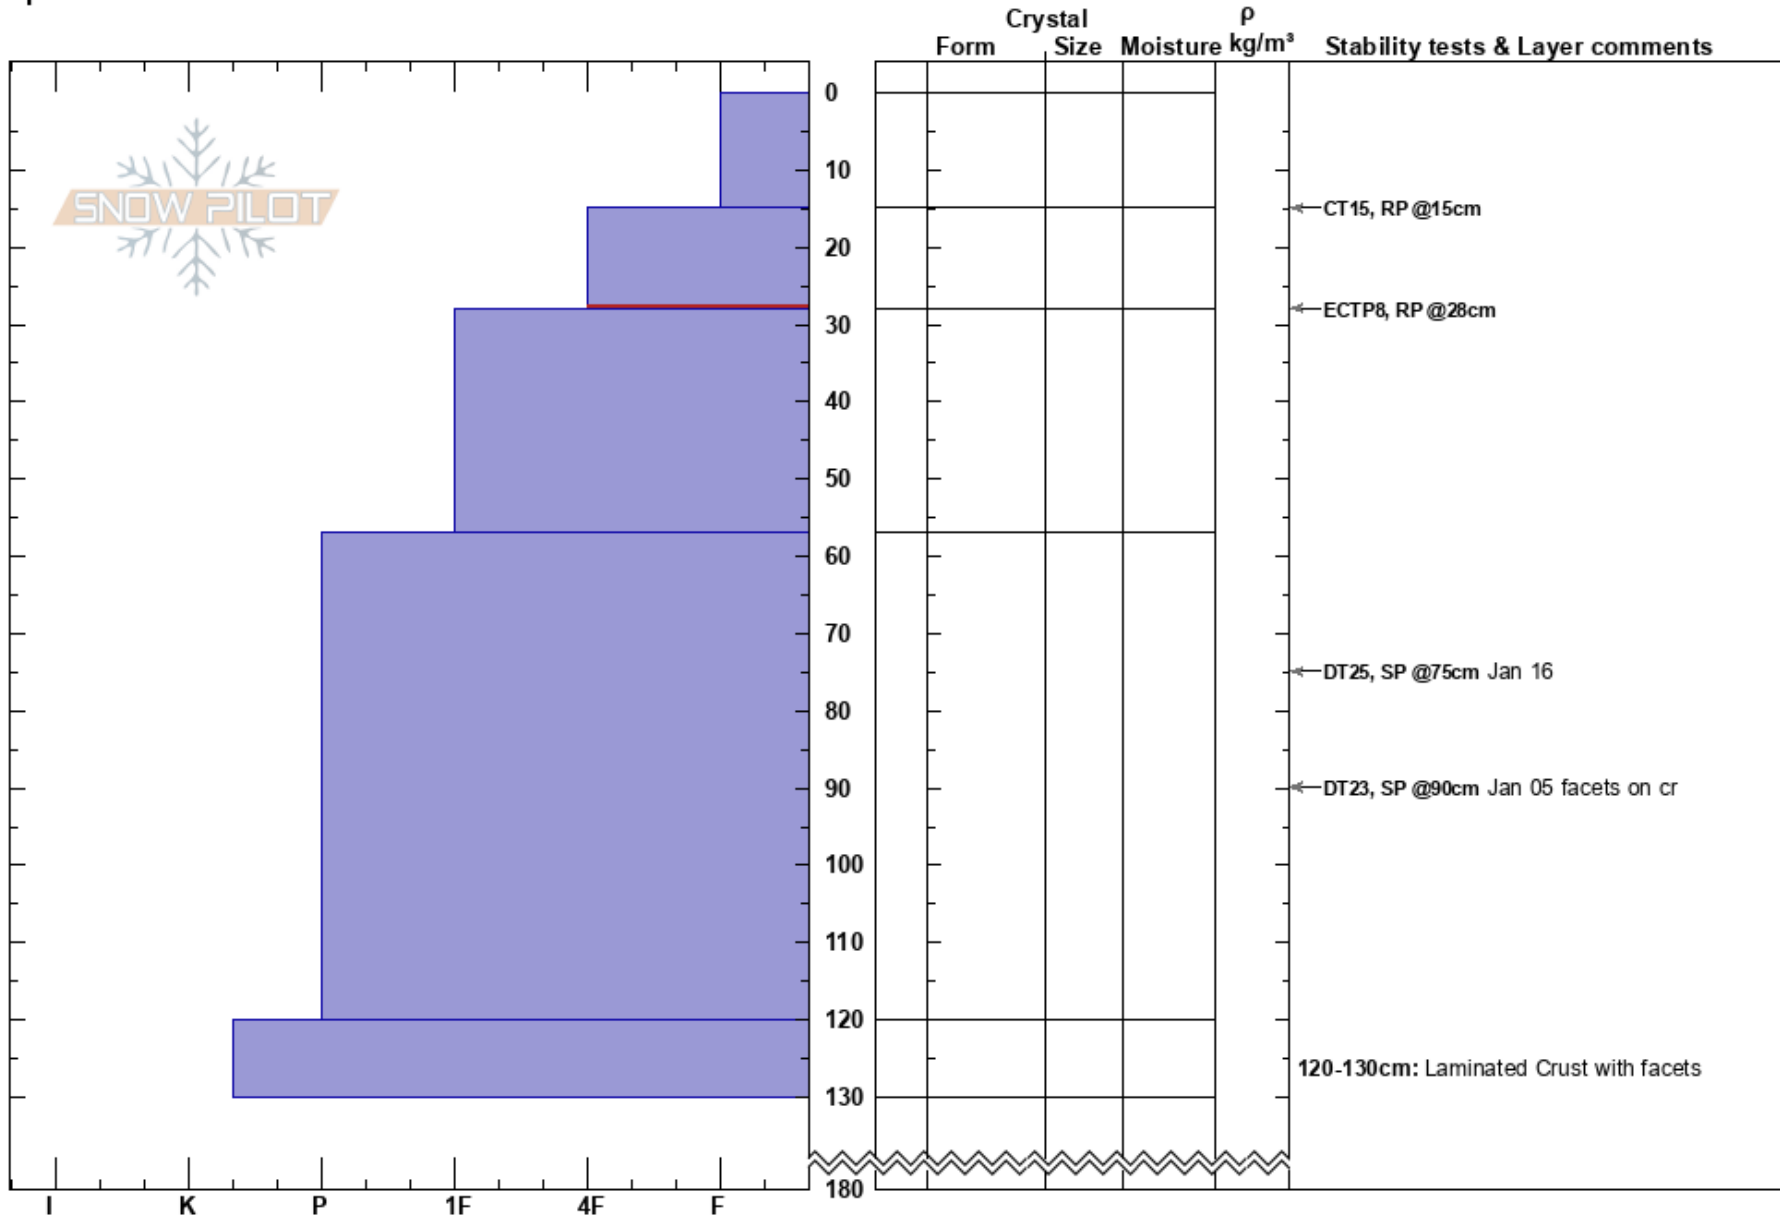

Big Red Cats MW1  
 Monashee  
 BC  
 Elevation: 2000 m  
 Aspect: W  
 Specifics:

Keith Robine  
 20/02/2018 - 14:00  
 Co-ord: 49.24815N, -117.82245W  
 Slope Angle: 32°  
 Wind Loading:

Stability: **HS:180**  
 Air Temperature: -16°C **PS: 25**  
 Sky Cover: BKN  
 Precipitation: NO  
 Wind: Calm

**Layer Notes:**  
 15-28cm: Problematic layer  
 120-130cm: Laminated Crust with facets

Notes: