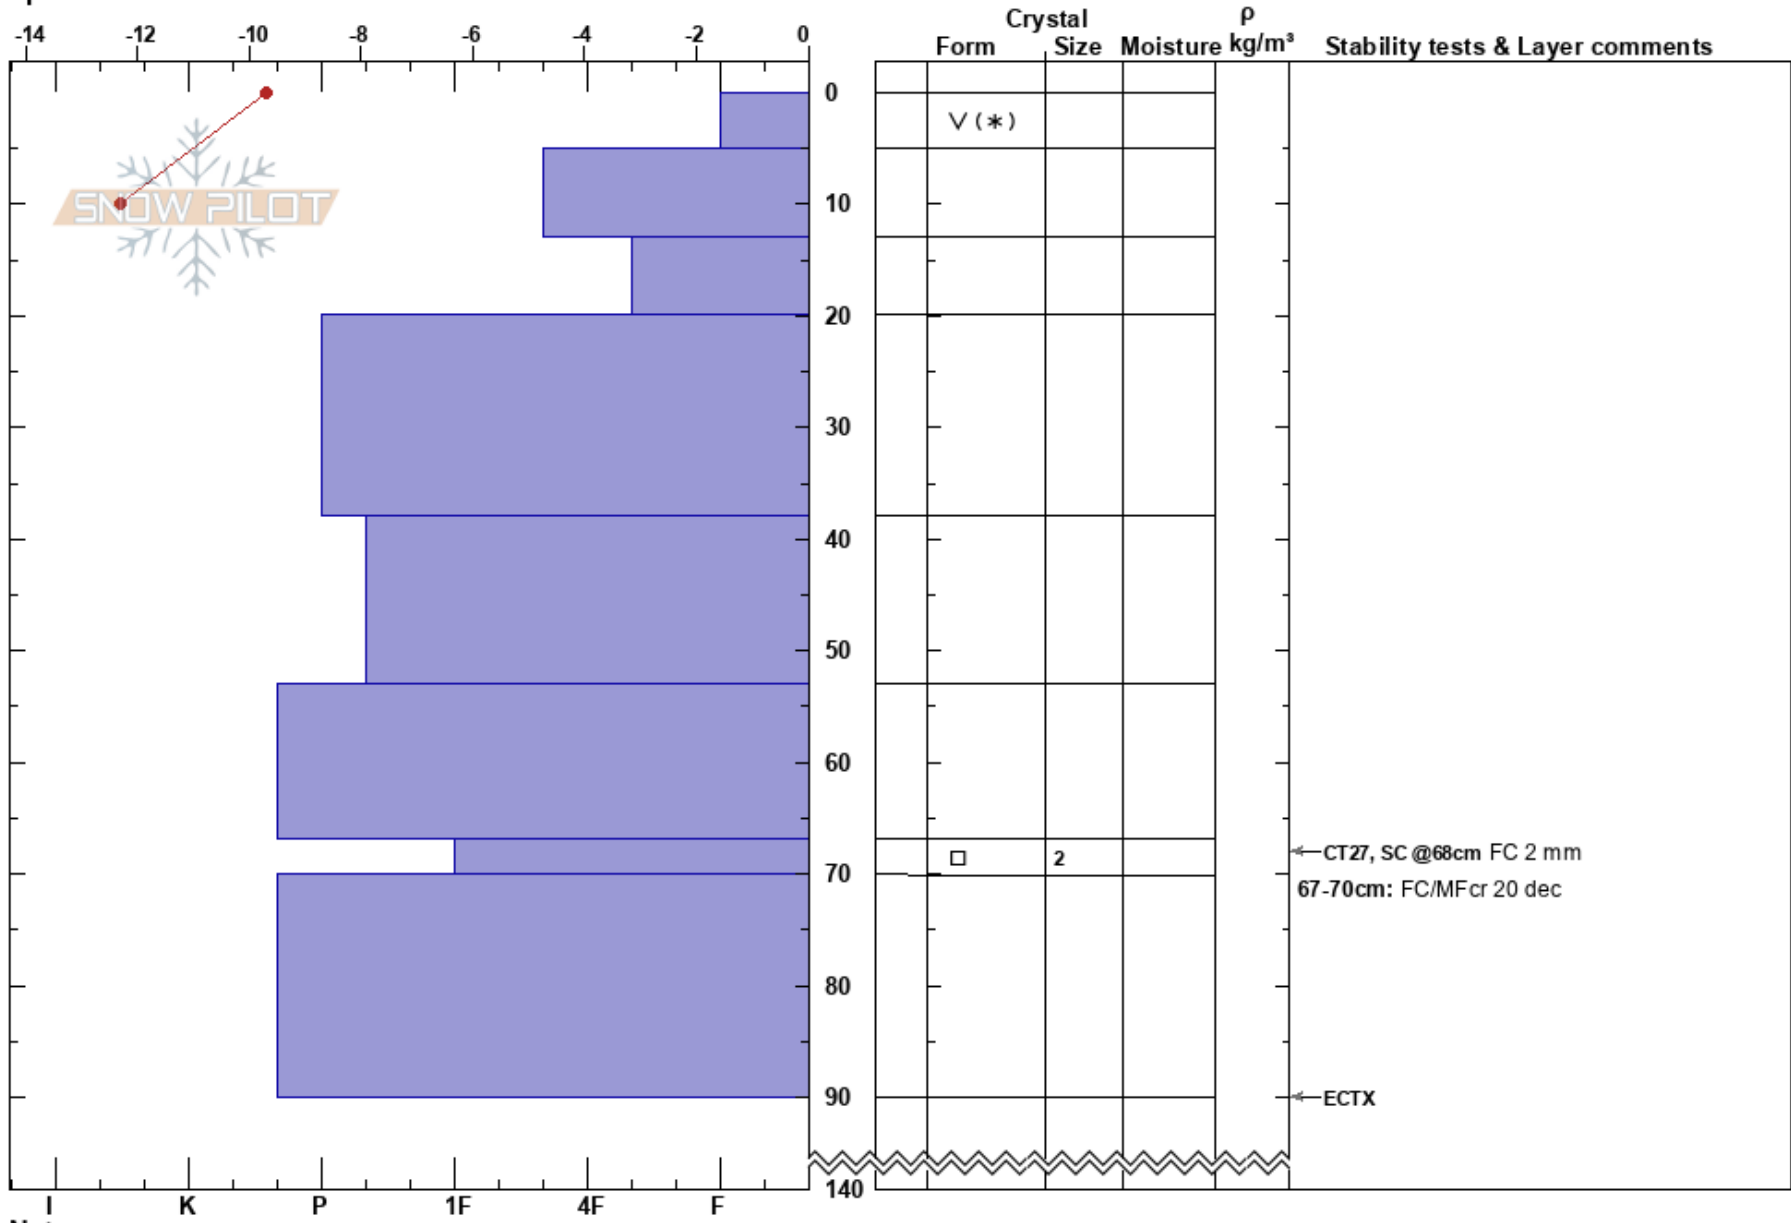

Seinesfjället  
 Västra Vindelfjällen  
 Sweden  
 Elevation: 780 m  
 Aspect: 10°  
 Specifics:

Johan af Ekenstam  
 22/02/2018 - 11:30  
 Co-ord: 65.79028N, 14.94026E  
 Slope Angle: 28°  
 Wind Loading: no

Stability: **HS:140**  
 Air Temperature: -6.8°C PF:8  
 Sky Cover: BKN  
 Precipitation: NO  
 Wind: Calm  
 Layer Notes:  
 67-70cm: FC/MFcr 20 dec  
 67-70cm: Problematic layer

Notes: