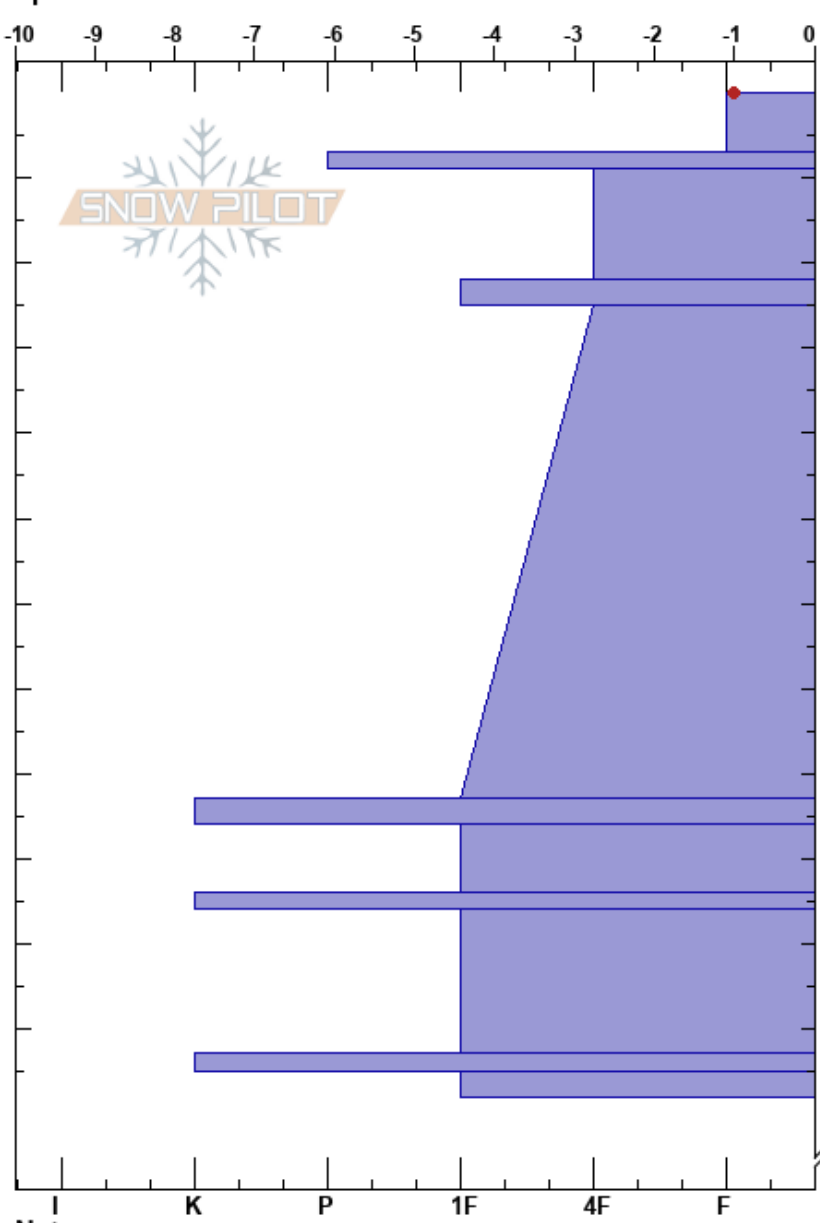

Avy Pro1 day 2  
 Teton Range  
 WY  
 Elevation: 2403 m  
 Aspect: SE  
 Specifics:

María Paz Ibarra  
 02/25/2025 - 11:21am  
 Co-ord: 42.49450S, -110.94830W  
 Slope Angle: 25°  
 Wind Loading:

Stability:  
 Air Temperature: -1°C  
 Sky Cover: BKN  
 Precipitation: NO  
 Wind: NE Light Breeze

HS:200  
 PF:60  
 PS:6  
 9-22cm: Problematic layer

Depth (cm)	Crystal		Moisture	$\rho$ kg/m <sup>3</sup>	Stability tests & Layer comments
	Form	Size			
0					
0-5	+ (X)	1(2)			
5-10	⊙	1			
10-20	•	1			
20-25	⊙				← ECTN10 @22cm ← CT11, RP @22cm Q2
25-50					
50-60	•	1			
60-80					
80-85	⊙	1			
85-90	•	0.5-1			
90-95	⊙	1			
95-100					
100-110	⊕	2			
110-115	⊙	1			
115-118	•	1			