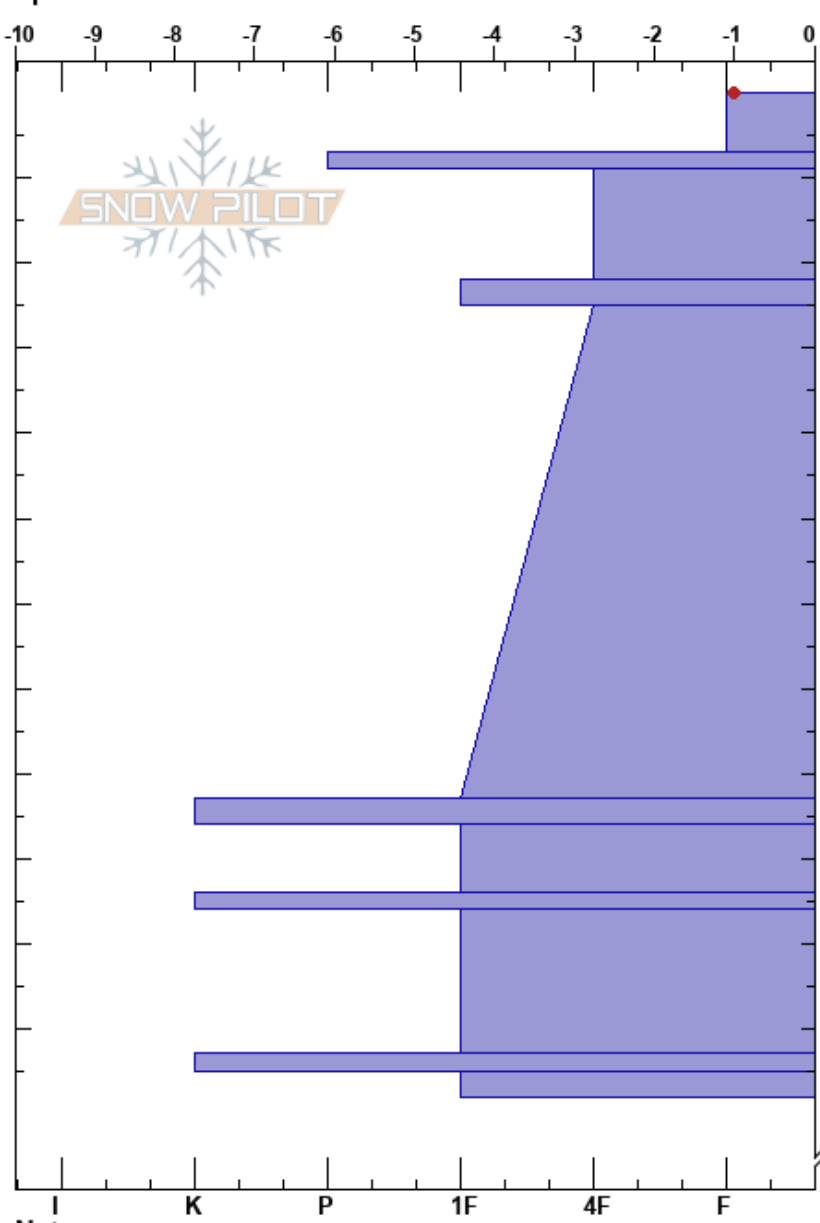

Avy Pro1 day 2
 Teton Range
 WY
 Elevation: 2403 m
 Aspect: SE
 Specifics:

María Paz Ibarra
 02/25/2025 - 11:21am
 Co-ord: 42.49450S, -110.94830W
 Slope Angle: 25°
 Wind Loading:

Stability:
 Air Temperature: -1°C
 Sky Cover: BKN
 Precipitation: NO
 Wind: NE Light Breeze
 HS:200
 PF:60
 PS:6
 9-22cm: Problematic layer

Depth (cm)	Crystal		Moisture	ρ kg/m ³	Stability tests & Layer comments
	Form	Size			
0	+ (X)	1(2)			
10	⊙⊙	1			
20	•	1			
22	⊙⊙				← ECTN10 @22cm ← CT11, RP @22cm Q2
50	•	1			
80	⊙⊙	1			
90	•	0.5-1			
95	⊙⊙	1			
100	⊕	2			
110	⊙⊙	1			
118	•	1			