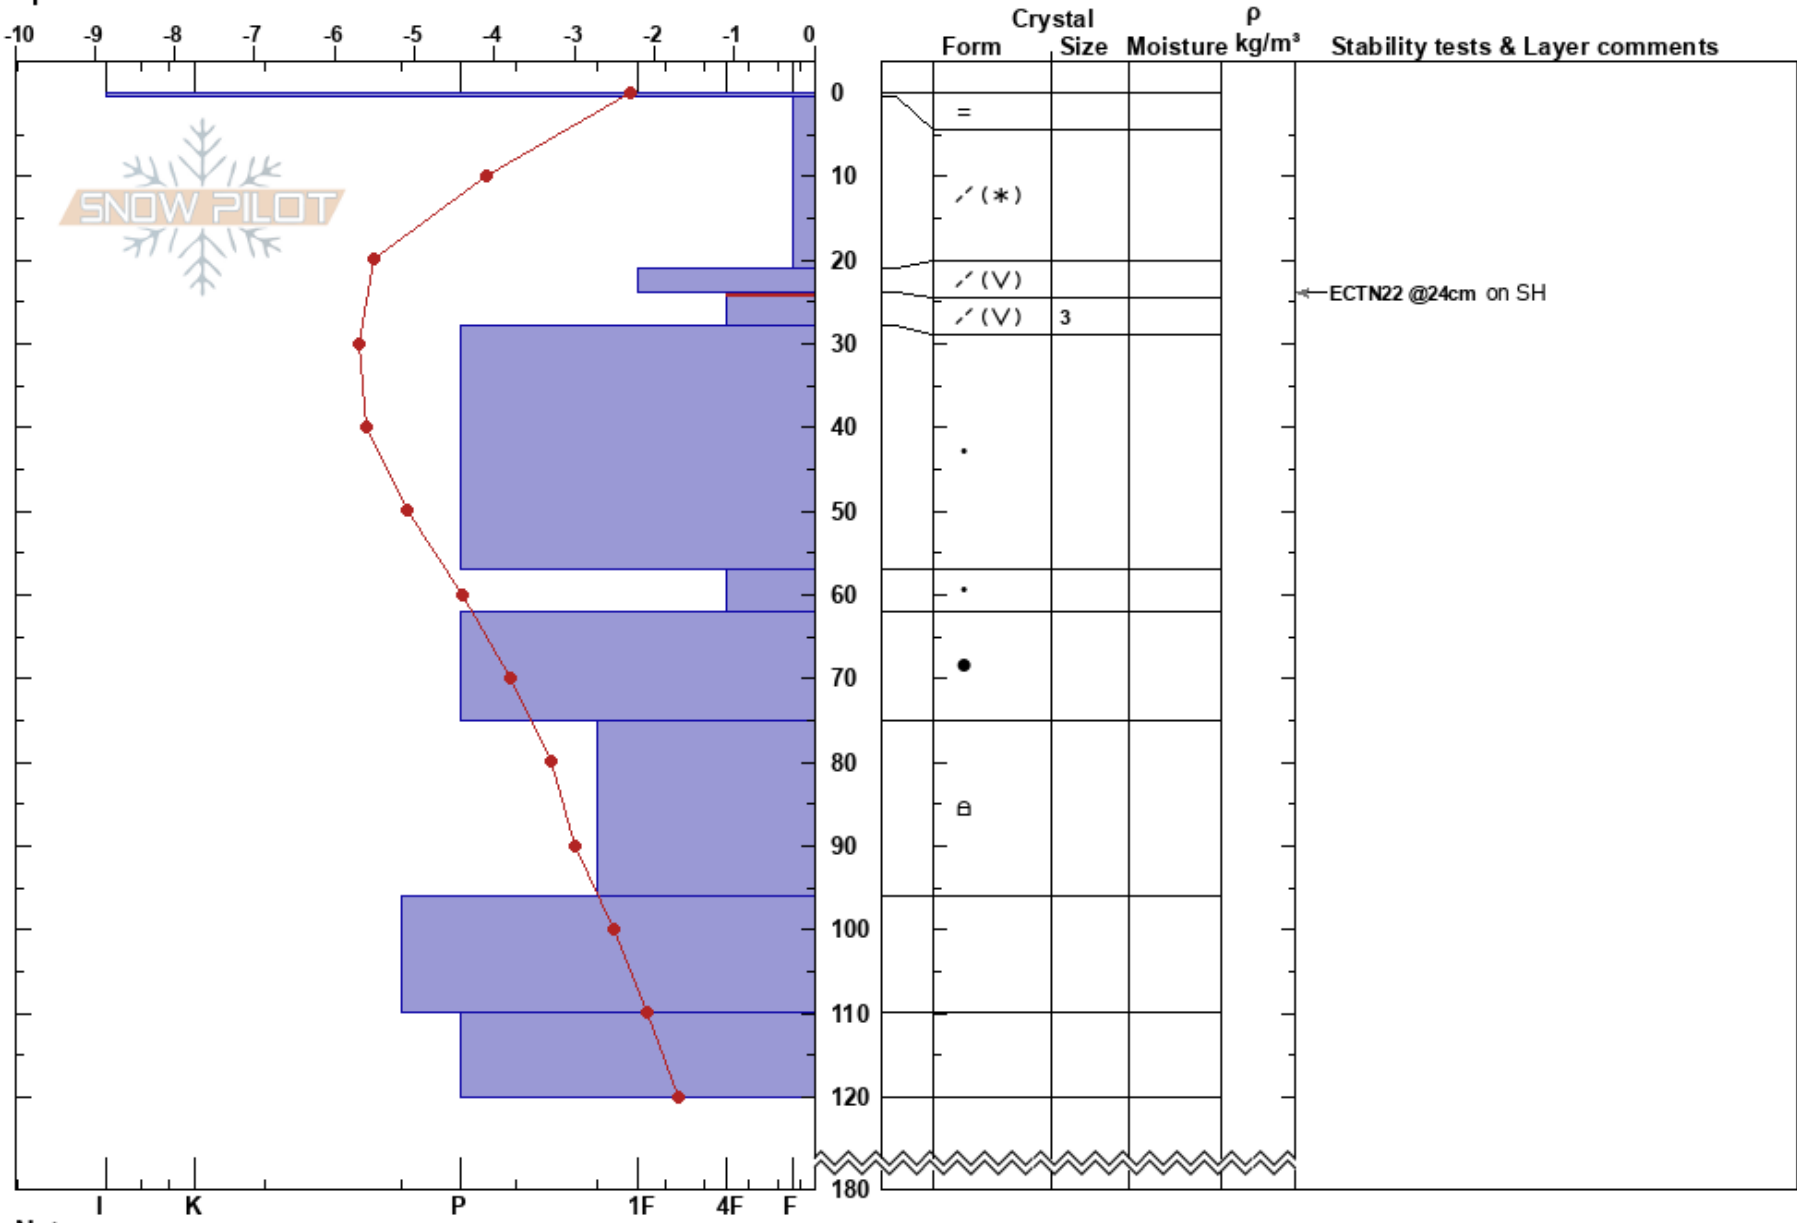

O Mittåkläppen  
 Funäsfjällen  
 Sweden  
 Elevation: 920 m  
 Aspect: E  
 Specifics:

John Wilcoxon  
 22/02/2018 - 11:00  
 Co-ord: 62.72167N, 12.48340E  
 Slope Angle: 20°  
 Wind Loading: yes

Stability: HS:180  
 Air Temperature: -0.5°C PF:20 24-28cm:Problematic layer  
 Sky Cover: BKN  
 Precipitation: RS  
 Wind: W Light Breeze