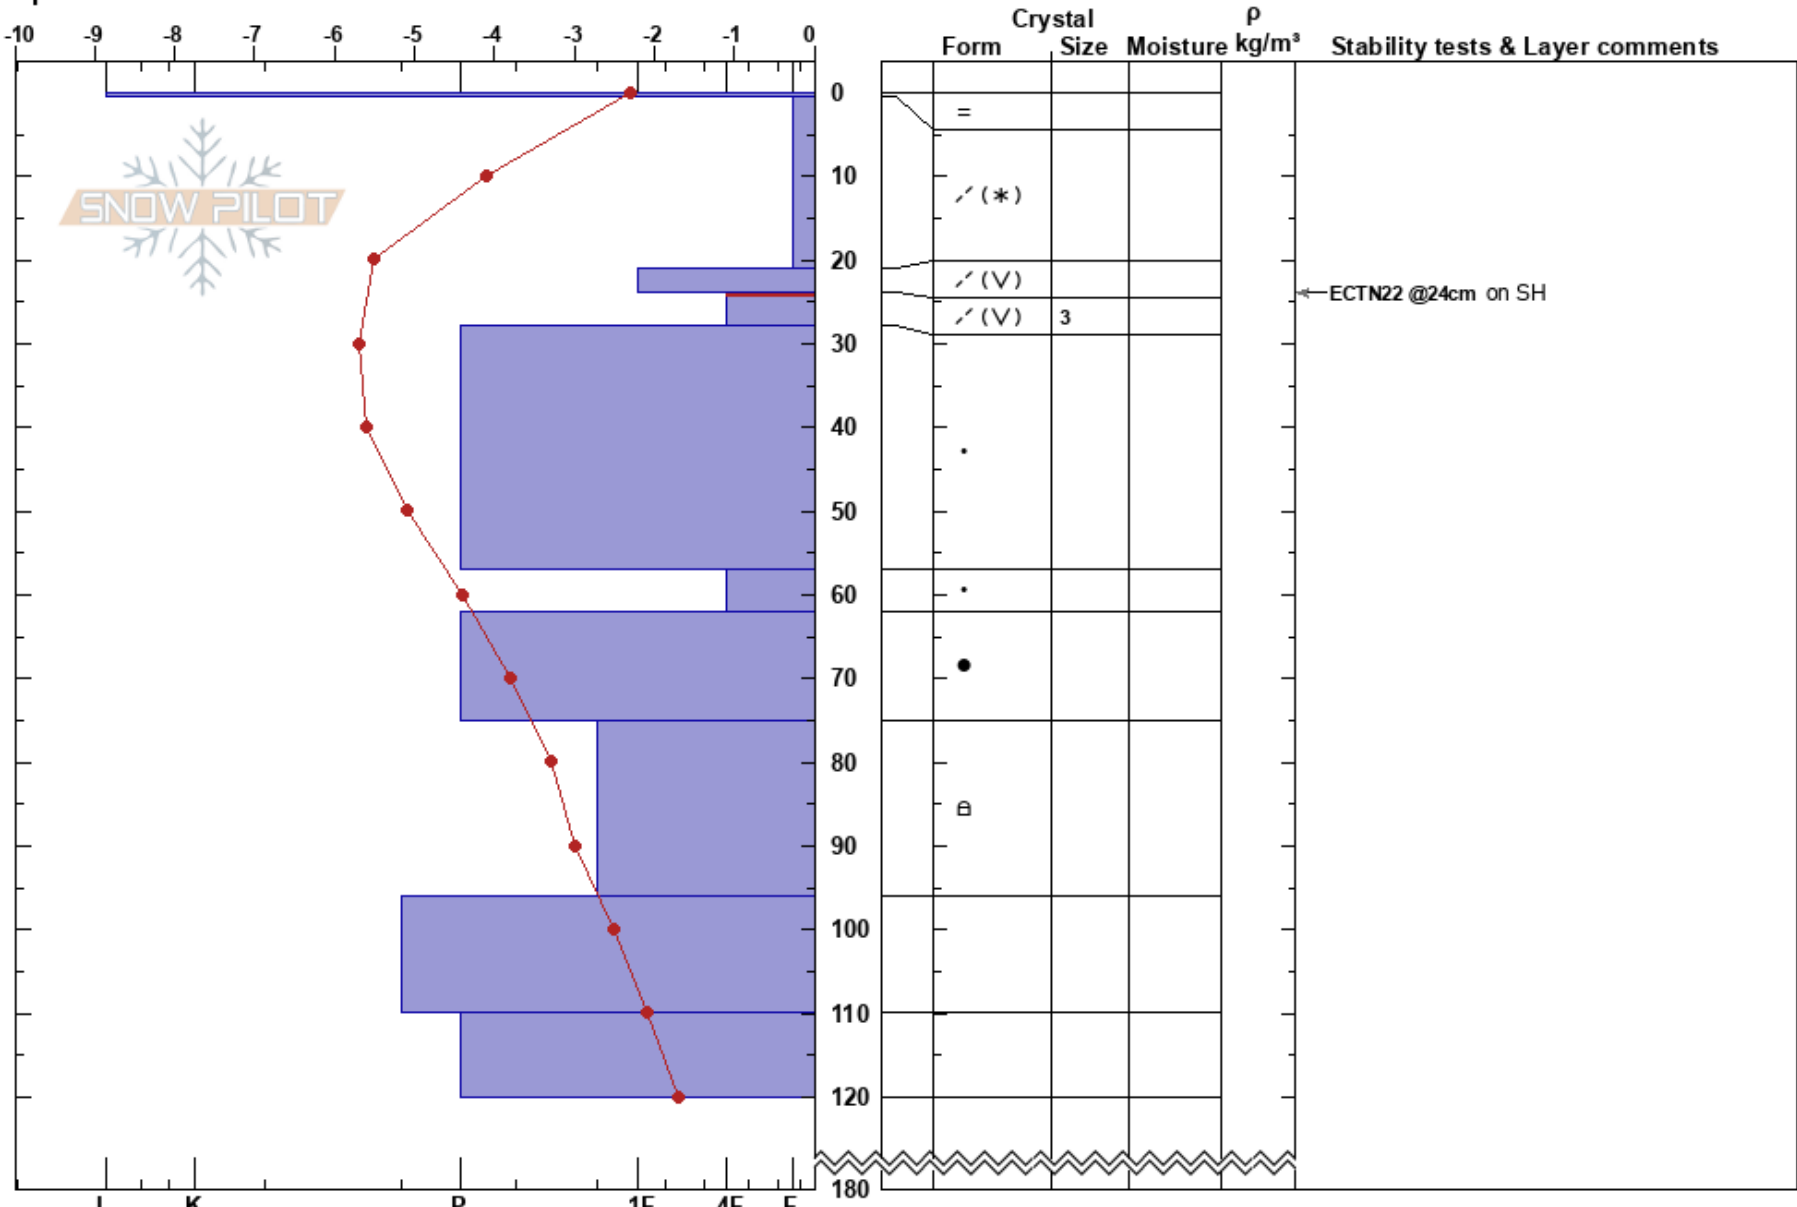

O Mittåkläppen
 Funäsfjällen
 Sweden
 Elevation: 920 m
 Aspect: E
 Specifics:

John Wilcoxon
 22/02/2018 - 11:00
 Co-ord: 62.72167N, 12.48340E
 Slope Angle: 20°
 Wind Loading: yes

Stability: HS:180
 Air Temperature: -0.5°C PF:20 24-28cm:Problematic layer
 Sky Cover: BKN
 Precipitation: RS
 Wind: W Light Breeze