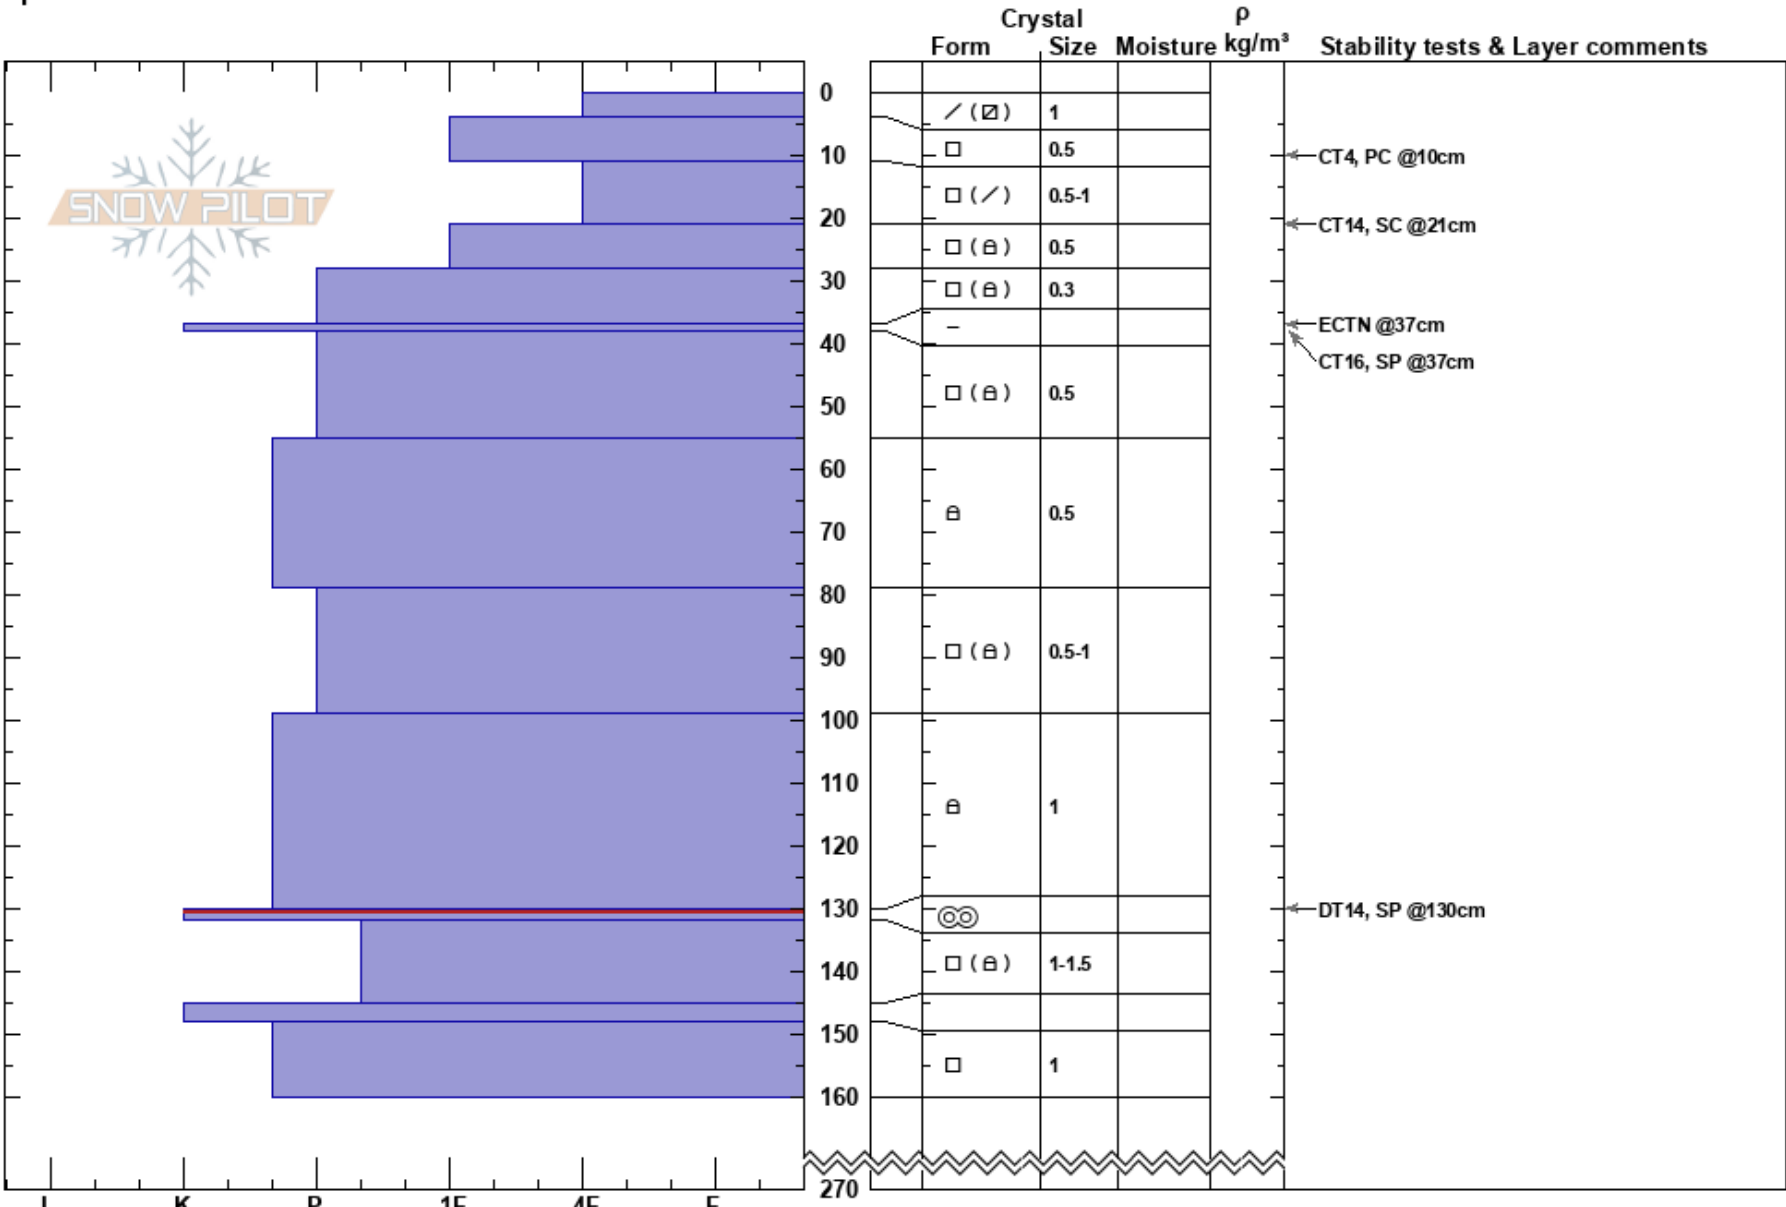

Lodge Bowl  
 BC  
 Elevation: 2320 m  
 Aspect: E  
 Specifics:

Carla Aldinger  
 21/02/2018 - 12:45  
 Co-ord:  
 Slope Angle: 38°  
 Wind Loading:

Stability:  
 Air Temperature: -17°C  
 Sky Cover: CLR  
 Precipitation: NO  
 Wind: SW Light Breeze

HS:270  
 PF:35  
 130-132cm:Problematic layer

Layer Notes:

Notes: