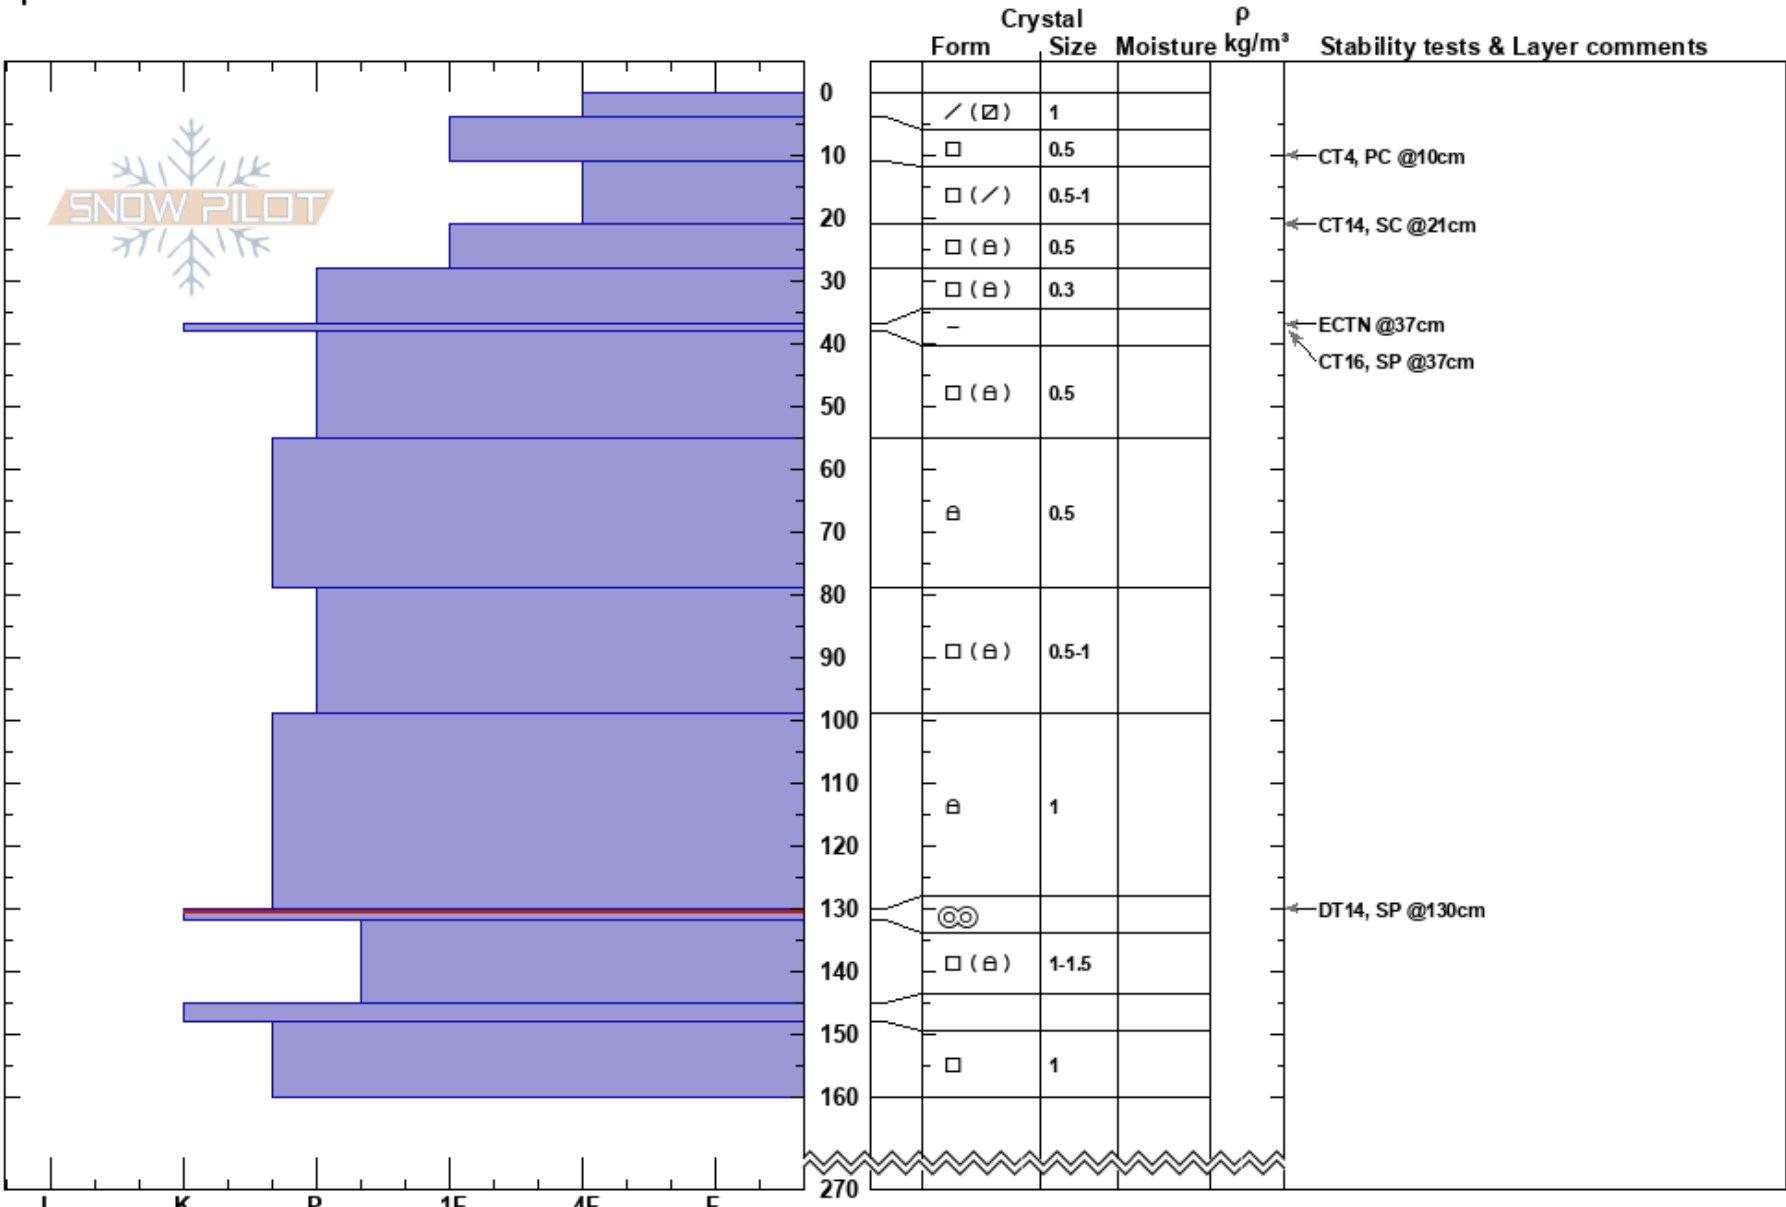

Lodge Bowl
 BC
 Elevation: 2320 m
 Aspect: E
 Specifics:

Carla Aldinger
 21/02/2018 - 12:45
 Co-ord:
 Slope Angle: 38°
 Wind Loading:

Stability:
 Air Temperature: -17°C
 Sky Cover: CLR
 Precipitation: NO
 Wind: SW Light Breeze

HS:270
 PF:35
 130-132cm:Problematic layer

Layer Notes:

Notes: