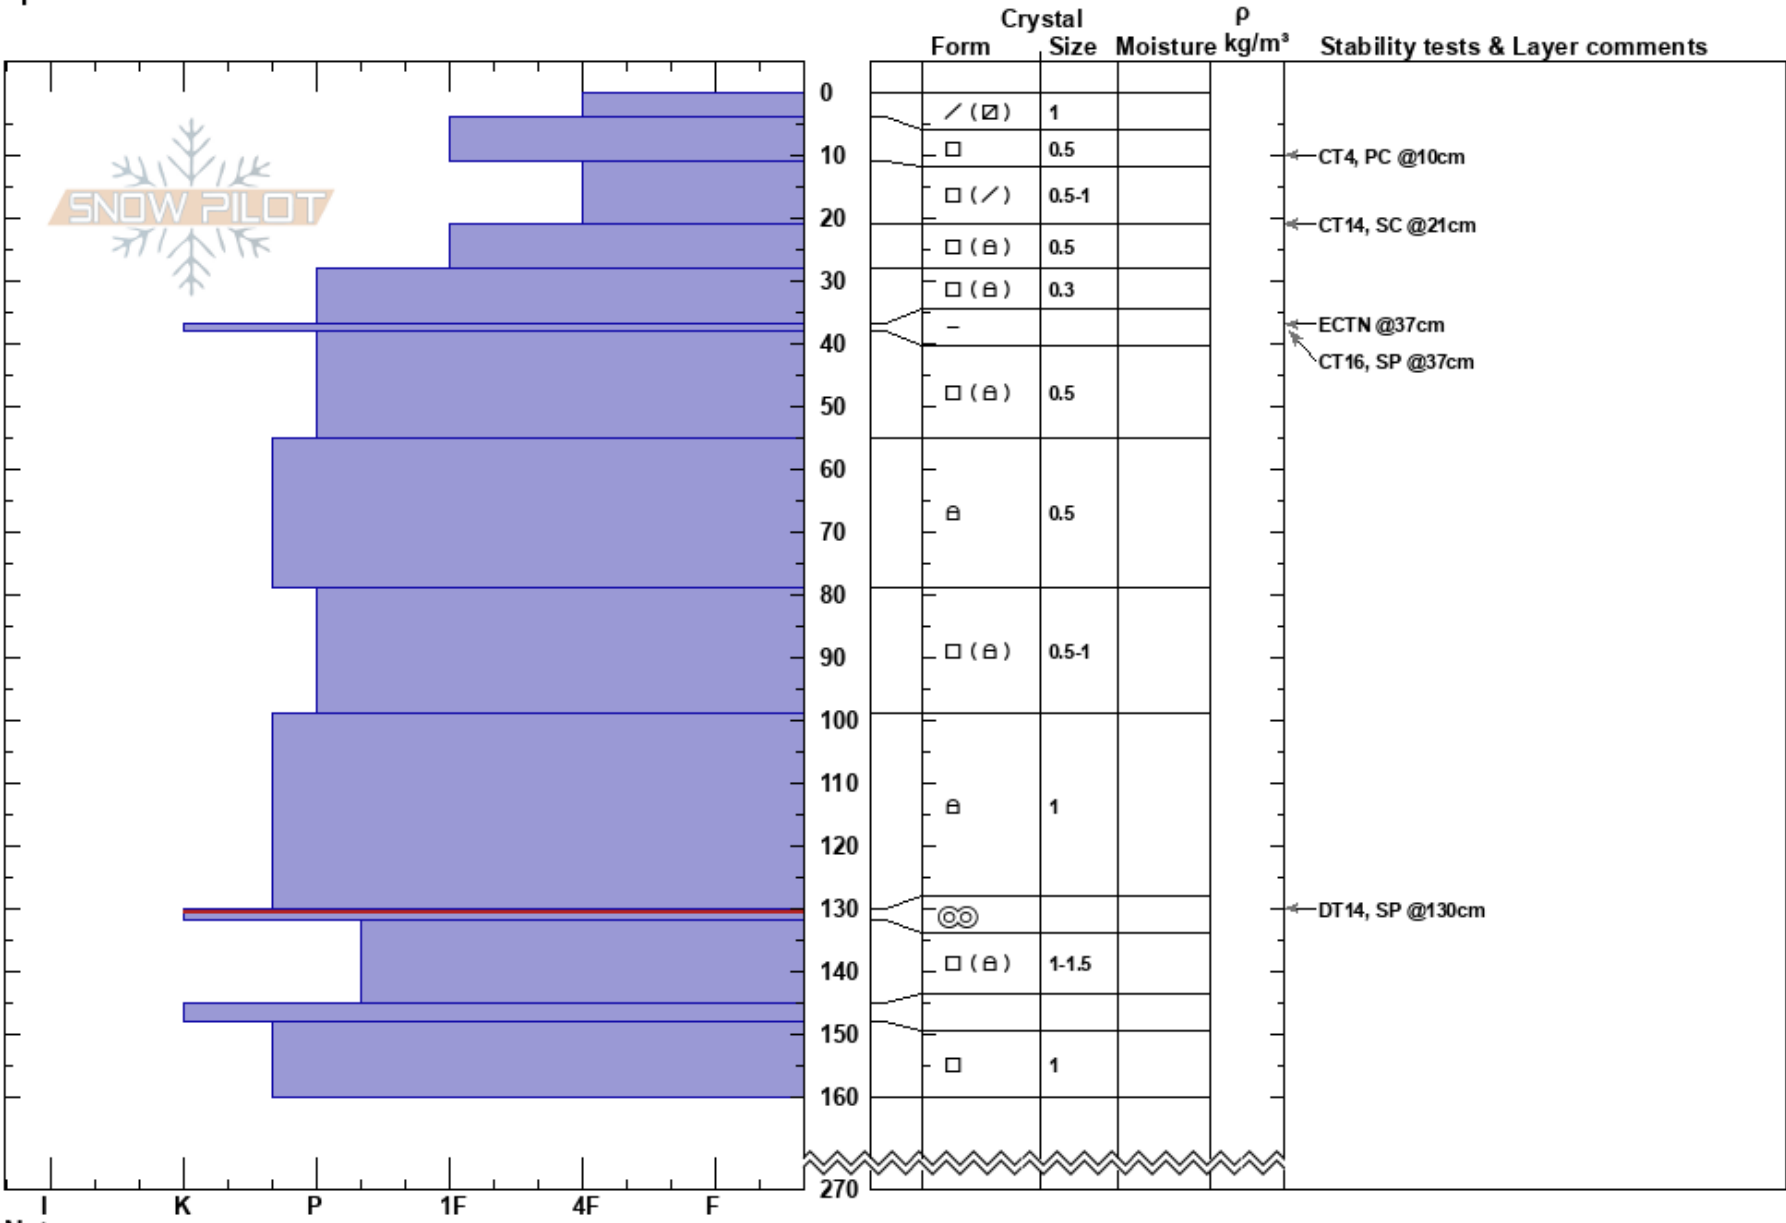

Lodge Bowl
 BC
 Elevation: 2320 m
 Aspect: E
 Specifics:

Carla Aldinger
 21/02/2018 - 12:45
 Co-ord:
 Slope Angle: 38°
 Wind Loading:

Stability:
 Air Temperature: -17°C
 Sky Cover: CLR
 Precipitation: NO
 Wind: SW Light Breeze

HS:270
 PF:35
 130-132cm:Problematic layer

Layer Notes:

Notes: