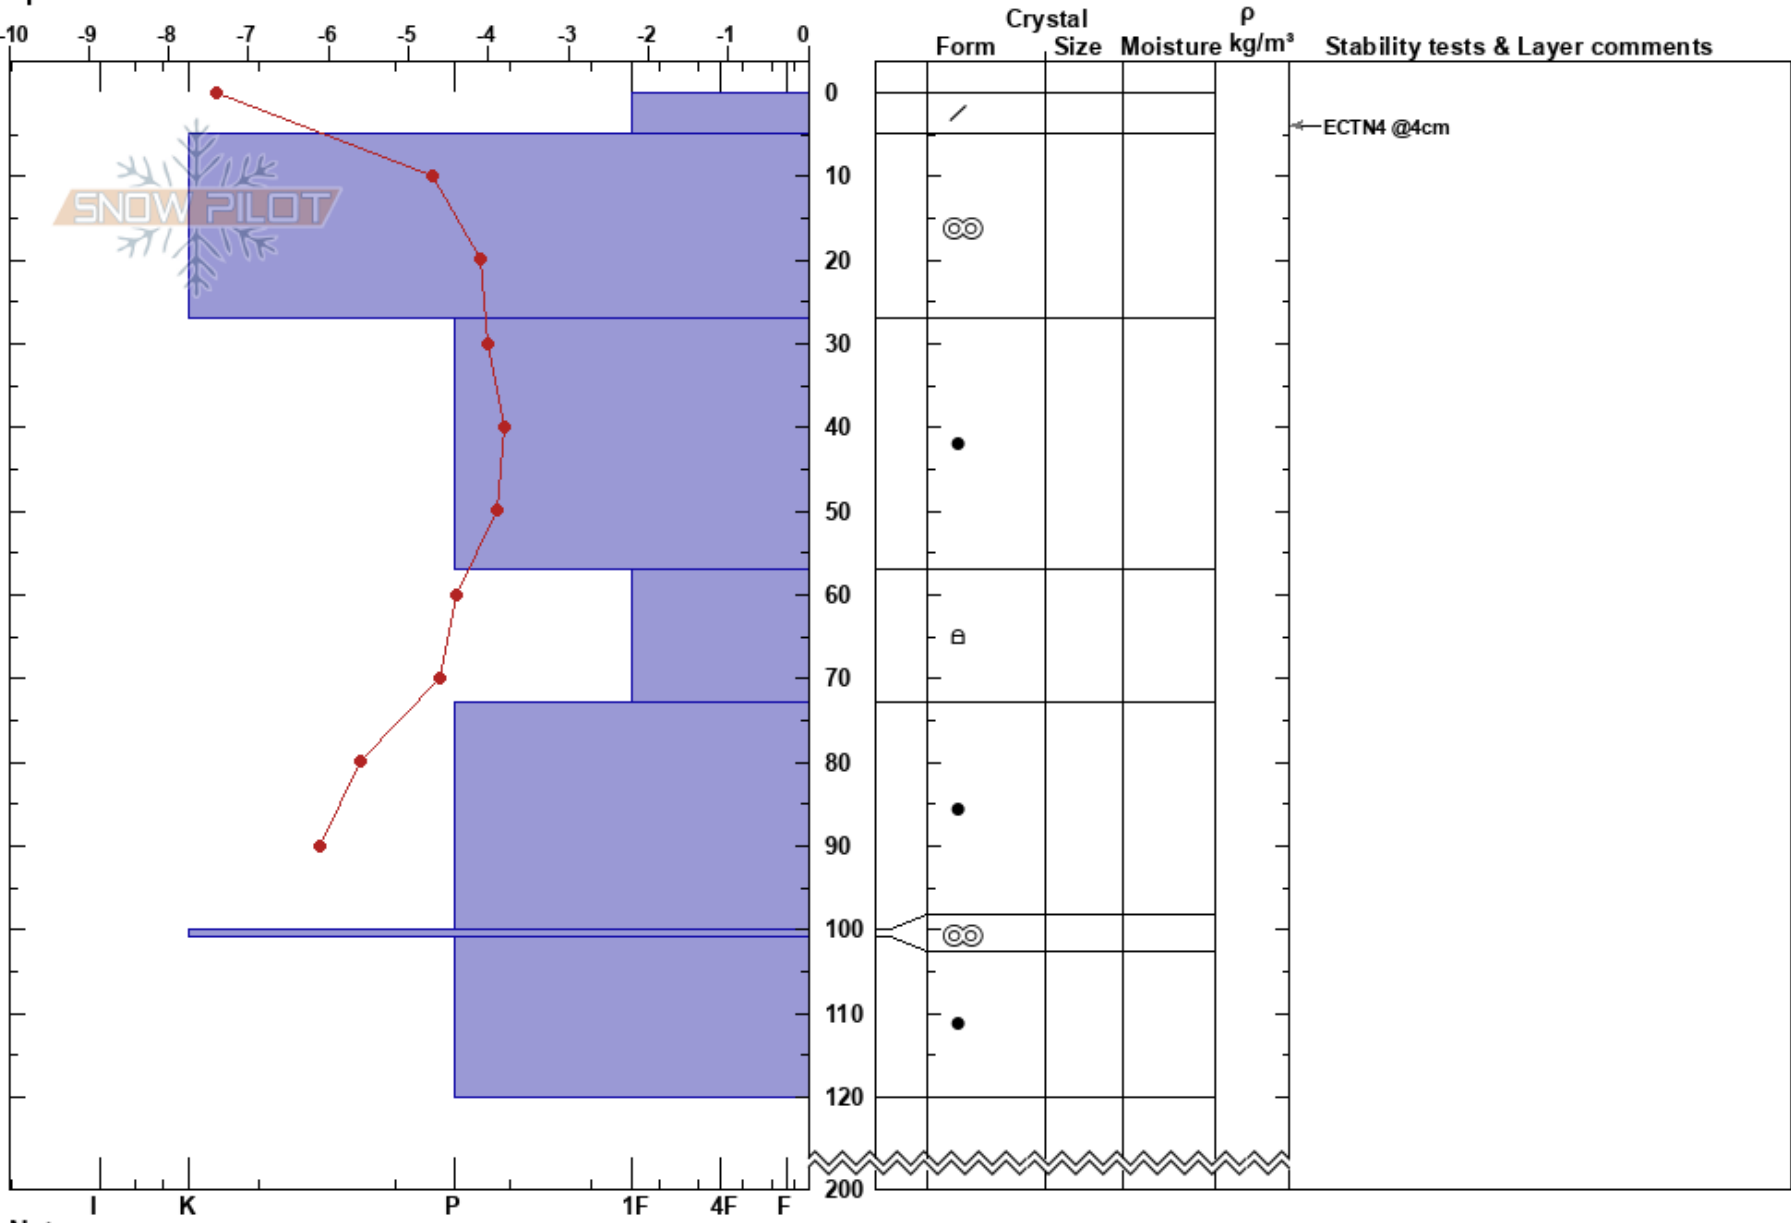

Pyramiden NO
 Sylarna
 Sweden
 Elevation: 1454 m
 Aspect: NE
 Specifics:

Oskar Brodén
 25/02/2025 - 11:50
 Co-ord: 63.02494N, 12.20620E
 Slope Angle: 28°
 Wind Loading: yes

Stability:
 Air Temperature: -2.1°C HS:200
 Sky Cover: CLR PF:3
 Precipitation: NO
 Wind: SE Light Breeze
 Layer Notes: