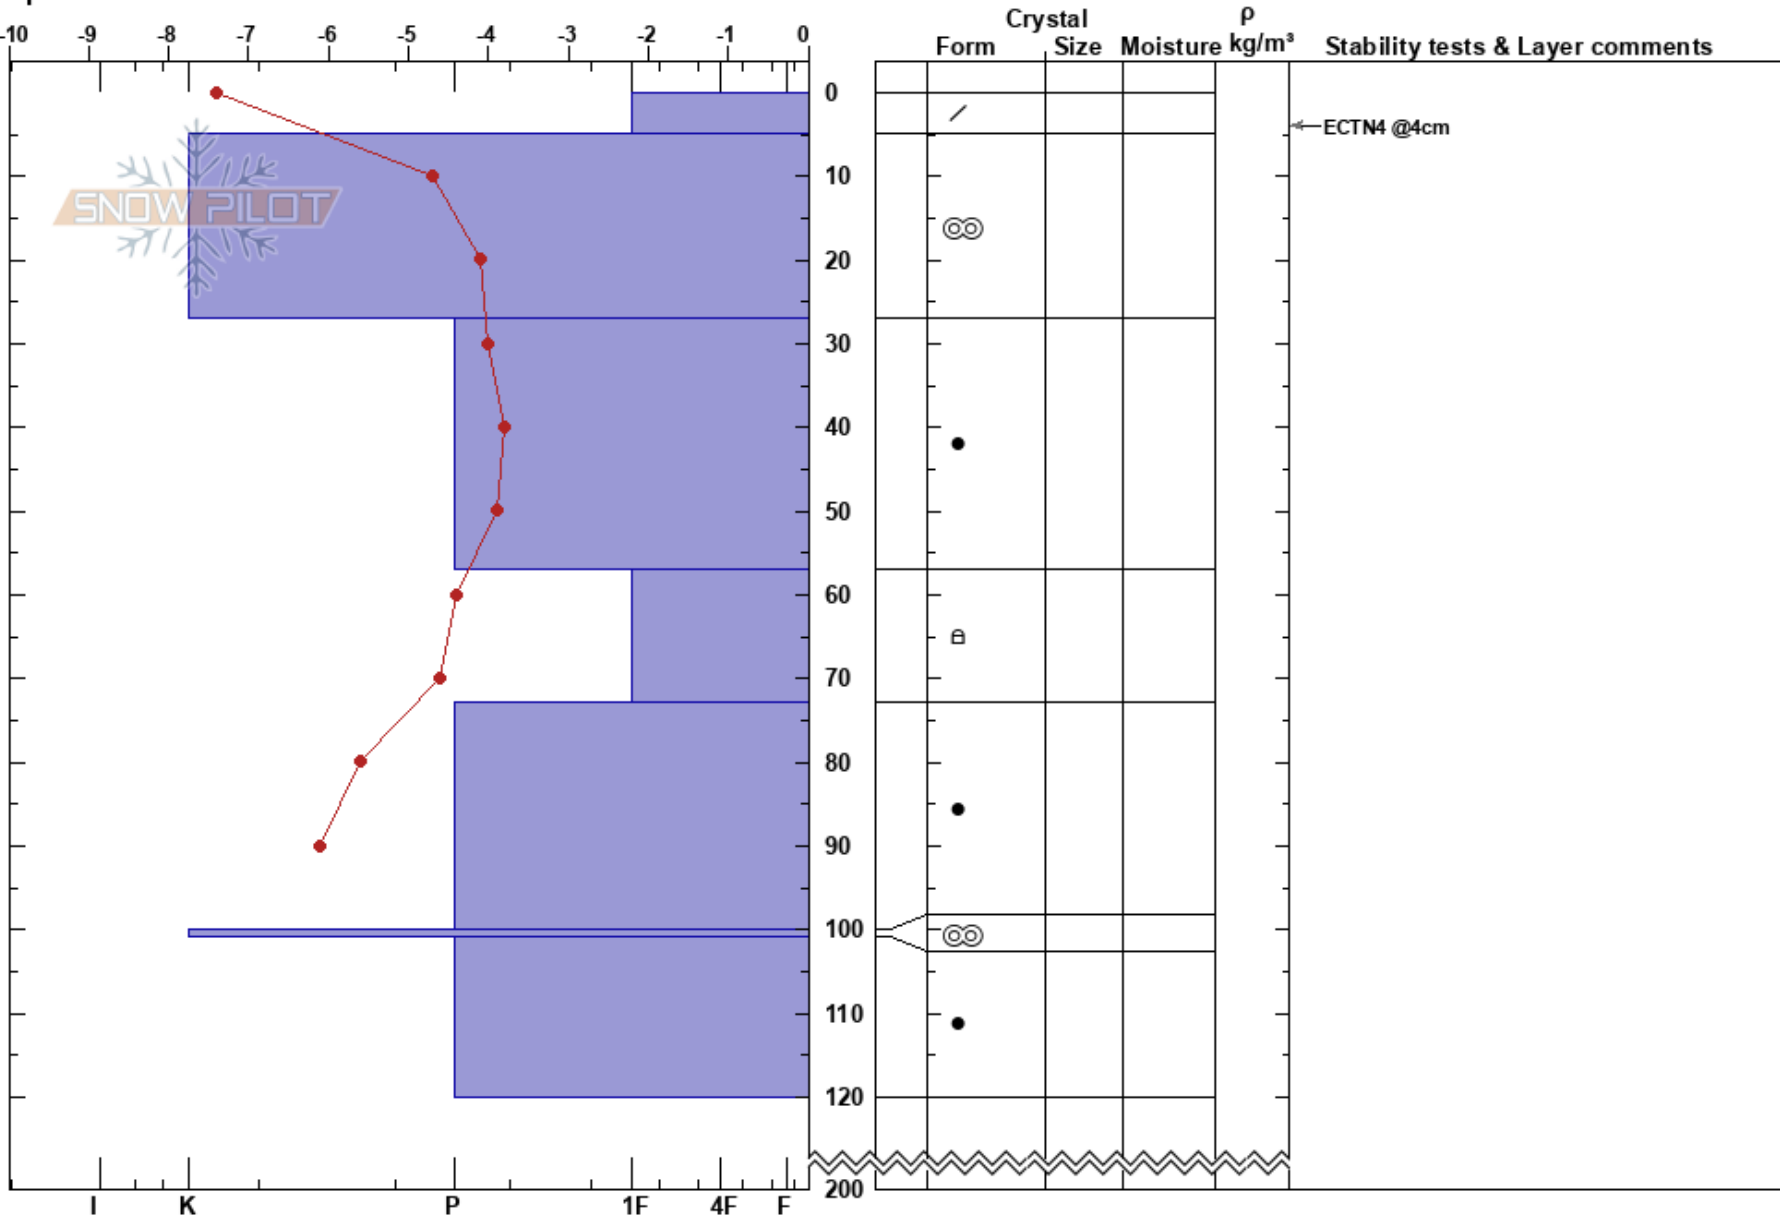

Pyramiden NO
 Sylarna
 Sweden
 Elevation: 1454 m
 Aspect: NE
 Specifics:

Oskar Brodén
 25/02/2025 - 11:50
 Co-ord: 63.02494N, 12.20620E
 Slope Angle: 28°
 Wind Loading: yes

Stability:
 Air Temperature: -2.1°C PF:3
 Sky Cover: CLR
 Precipitation: NO
 Wind: SE Light Breeze

HS:200 Layer Notes:

Notes: