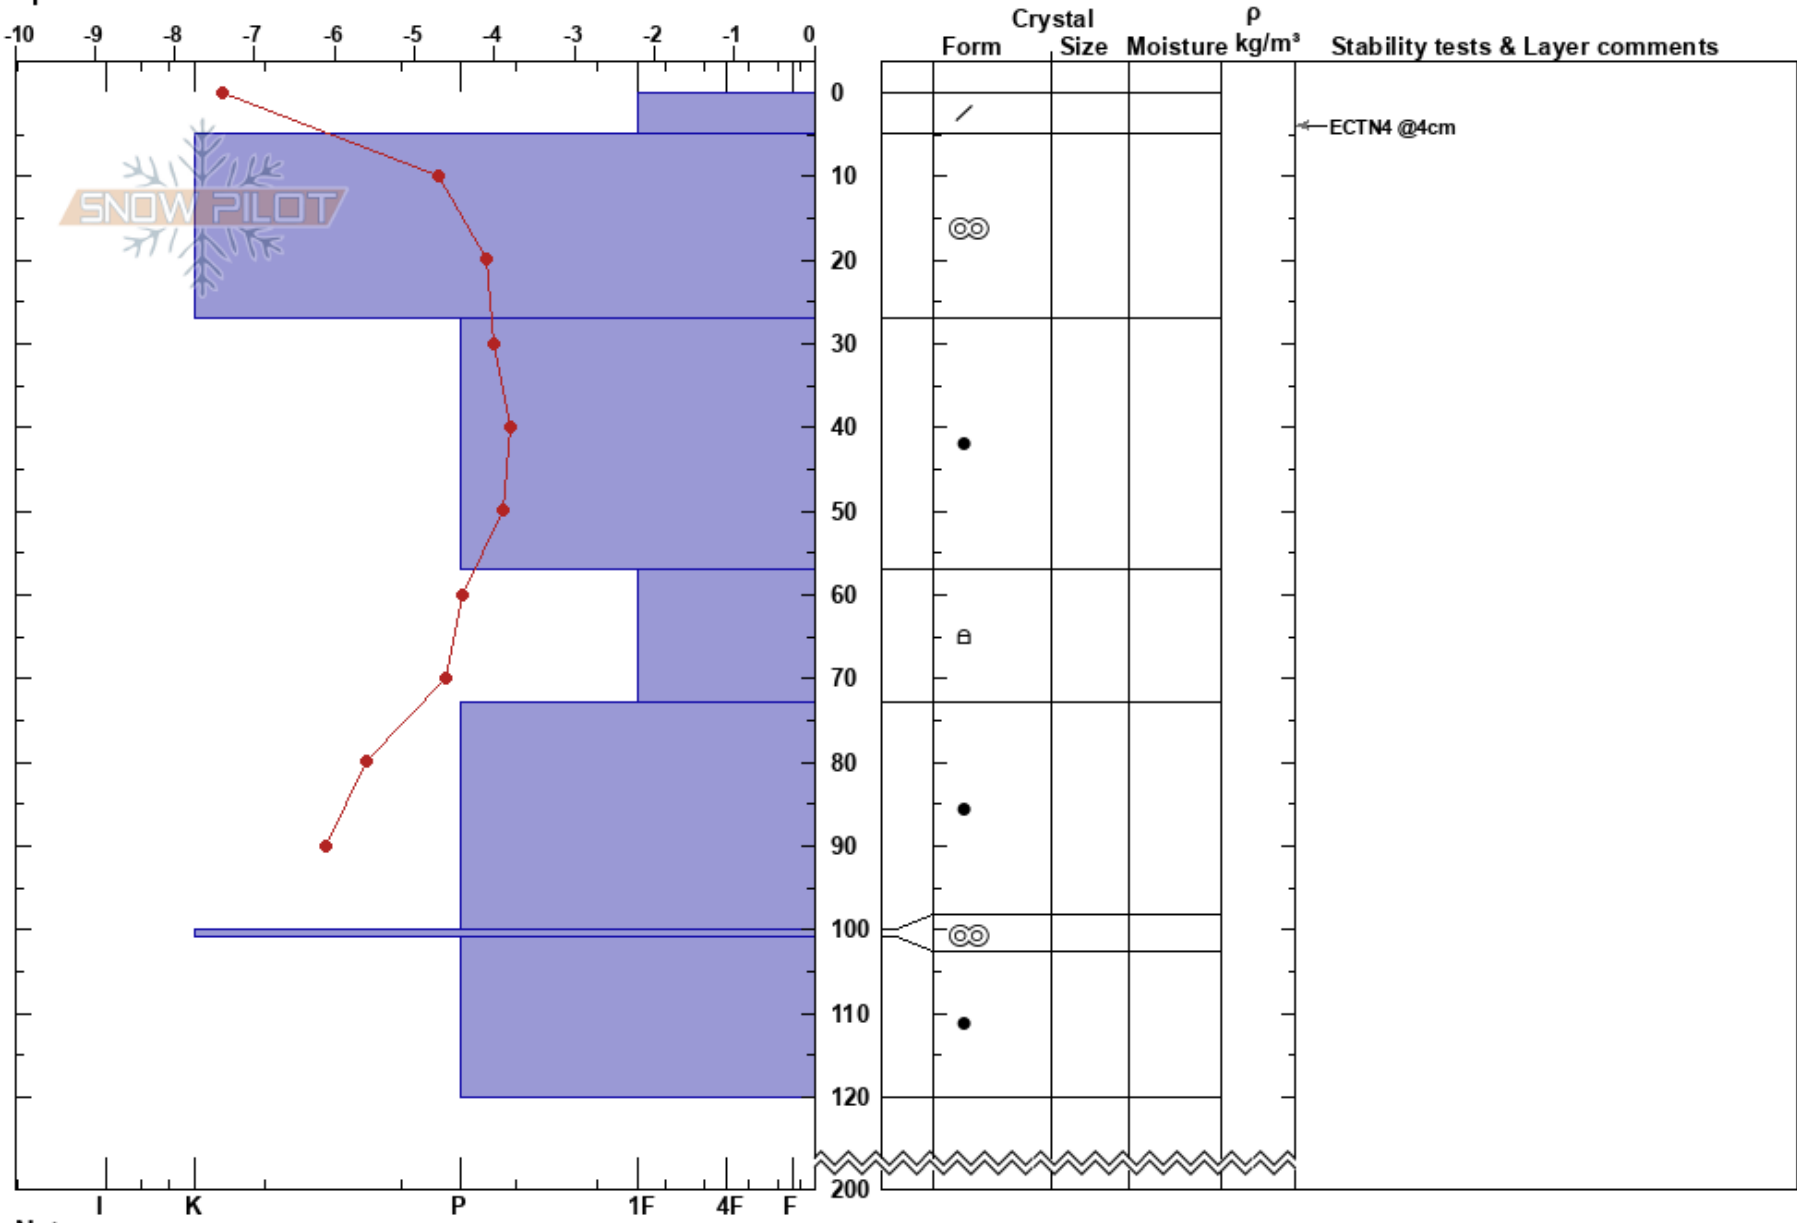

Pyramiden NO  
 Sylarna  
 Sweden  
 Elevation: 1454 m  
 Aspect: NE  
 Specifics:

Oskar Brodén  
 25/02/2025 - 11:50  
 Co-ord: 63.02494N, 12.20620E  
 Slope Angle: 28°  
 Wind Loading: yes

Stability:  
 Air Temperature: -2.1°C PF:3  
 Sky Cover: CLR  
 Precipitation: NO  
 Wind: SE Light Breeze