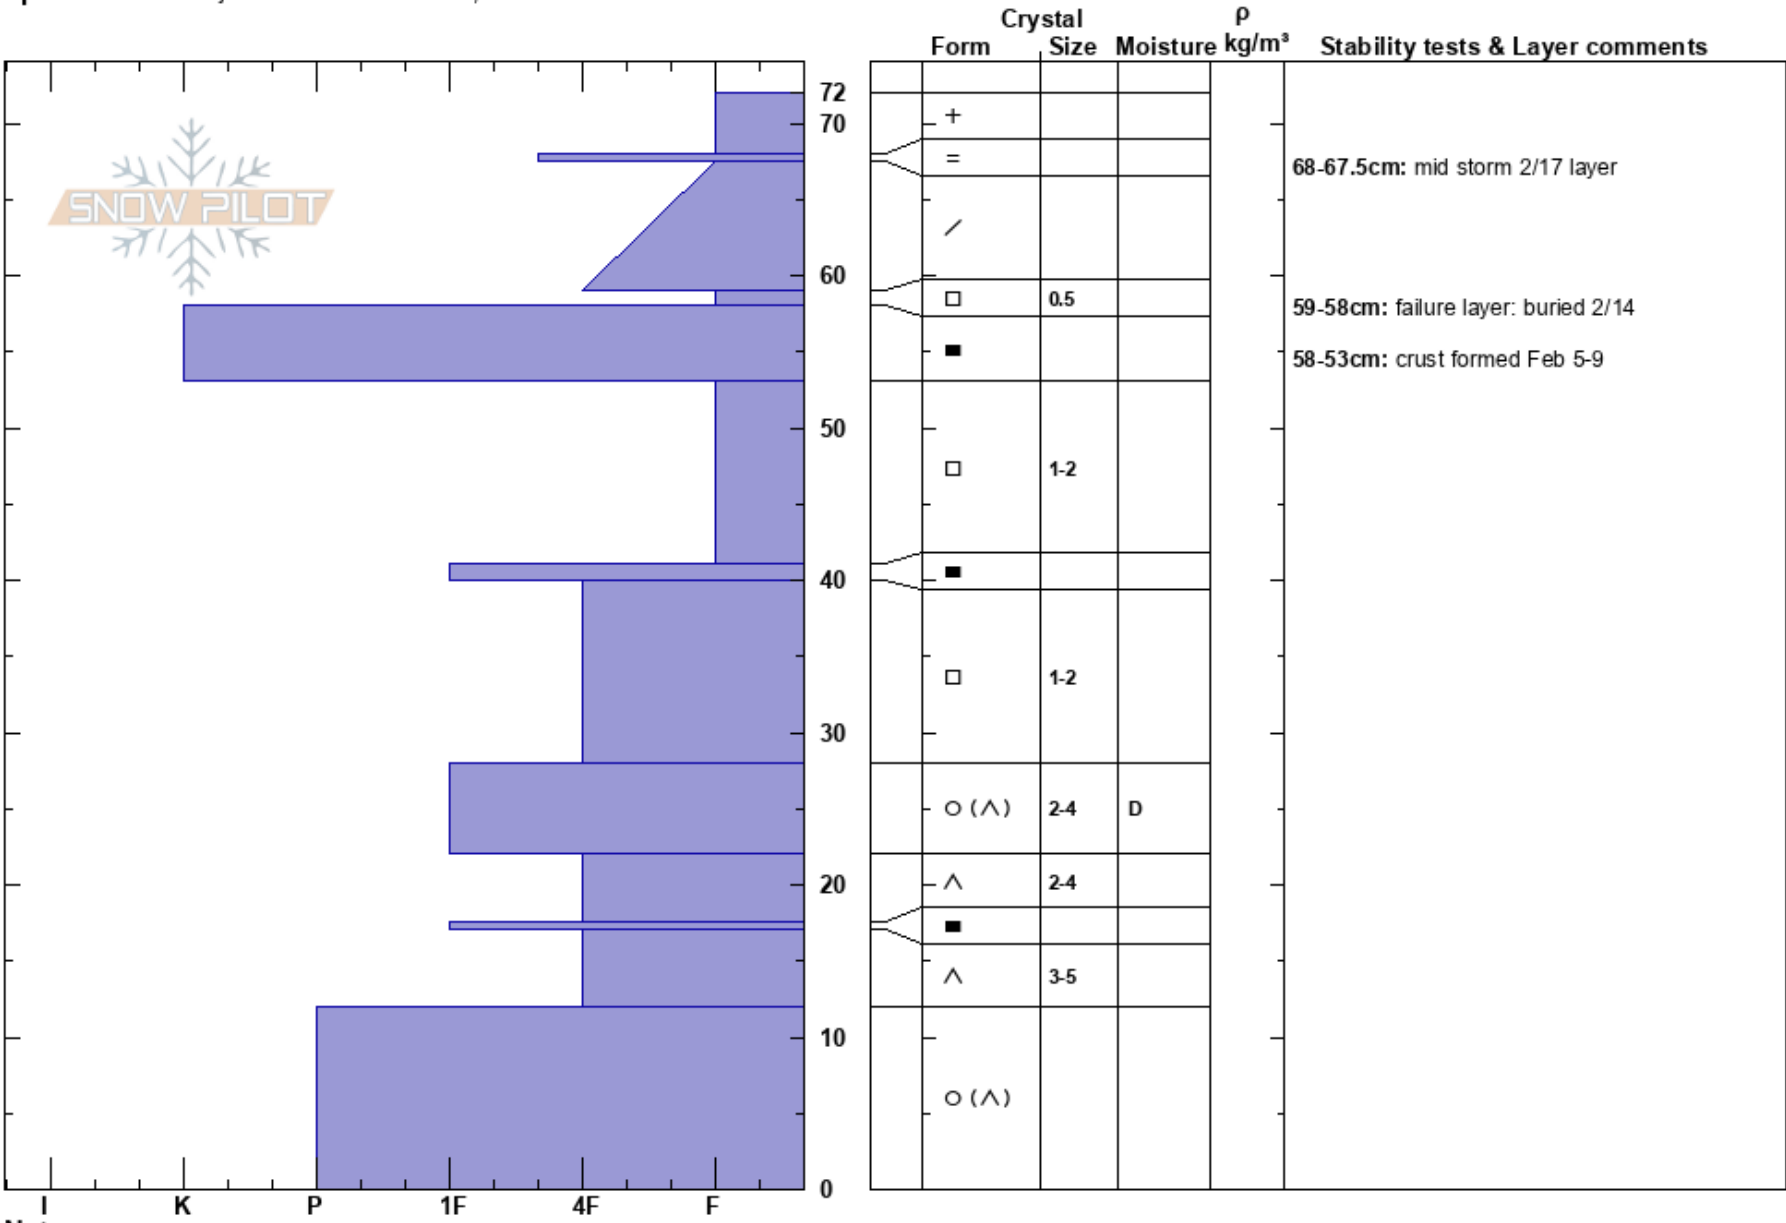

Verlons
 Smoky
 ID
 Elevation: 8750 ft
 Aspect: 110°
 Specifics: Pit is adjacent to avalanche: flank;

Scott Savage
 02/21/2018 - 4:00pm
 Co-ord: 43.86898N, -114.71330W
 Slope Angle: 46°
 Wind Loading: no

Stability:
 Air Temperature: 11°C
 Sky Cover: OVC
 Precipitation: S-1
 Wind: Light Breeze

HS:72
 Layer Notes:
 68-67.5cm: mid storm 2/17 layer
 59-58cm: failure layer: buried 2/14
 58-53cm: crust formed Feb 5-9