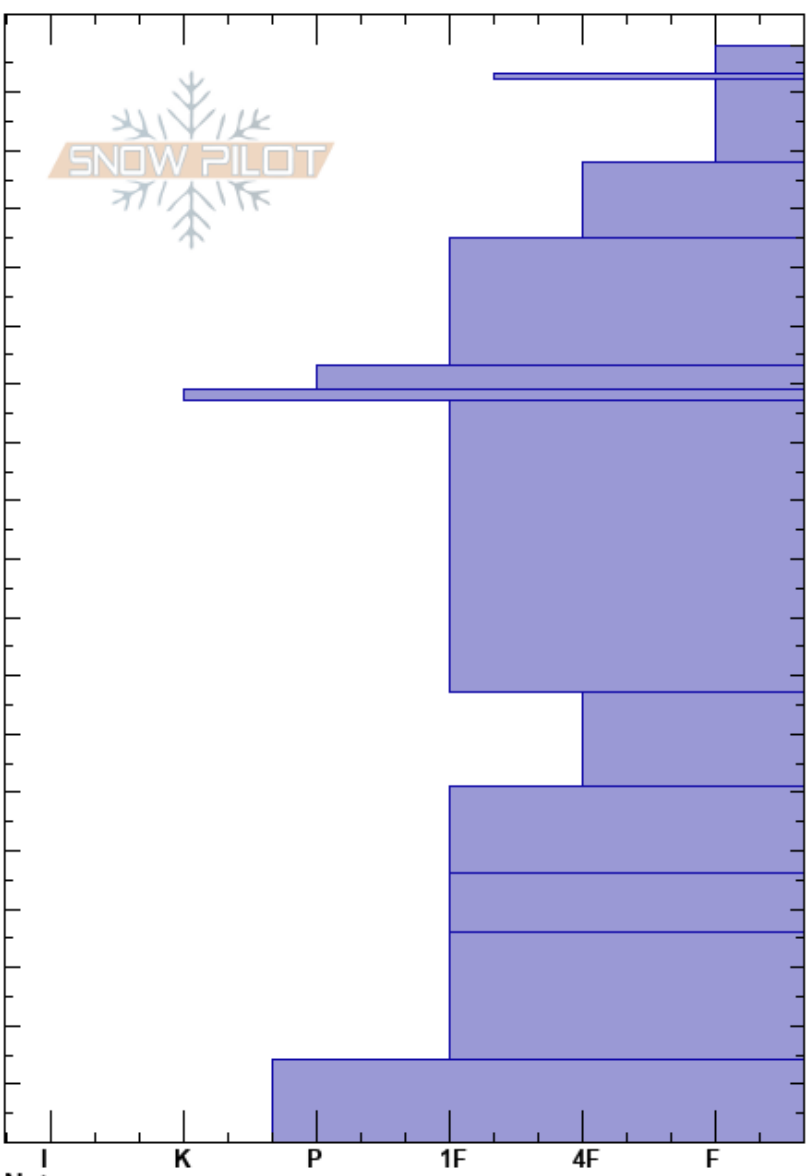

20250224 KLawless
 San Juan Range
 CO
 Elevation: 11600 ft
 Aspect: NE
 Specifics:

Kirt Lawless
 02/24/2025 - 11:43am
 Co-ord: 37.89263N, -107.72590W
 Slope Angle: 15°
 Wind Loading:

Stability:
 Air Temperature: 4°C
 Sky Cover: FEW
 Precipitation: NO
 Wind: NW Light Breeze

HS:188
 PF:30 77-61cm:Problematic layer
 PS:10

Elevation (cm)	Crystal		Moisture	ρ kg/m ³	Stability tests & Layer comments
	Form	Size			
188	/	1.5			
180	○				
170	●	1			
160	●	1			
150	●	0.5			
140	●	0.5			
130	○				
114					← CT14, SP @114cm
100	□	1.5			
70	^	3			
50	^	3			
40	^	3			
30	^	3			
10	^	4			← ECTX