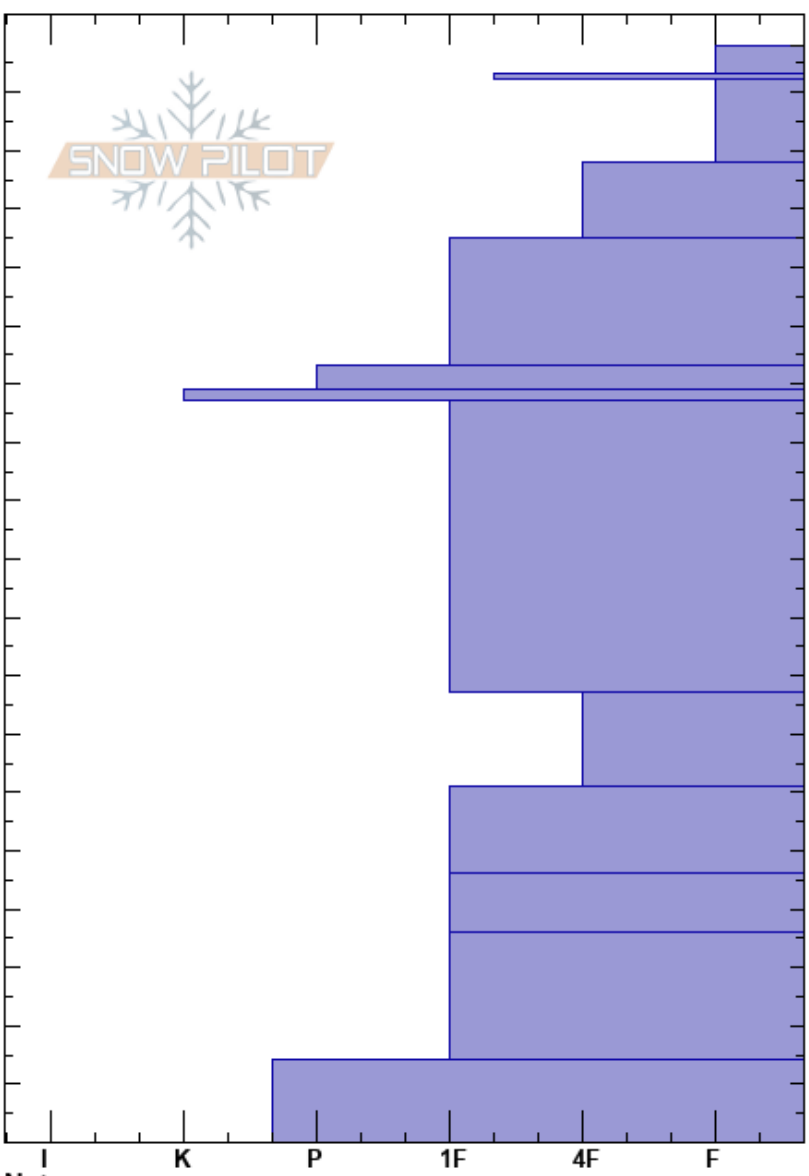

20250224 KLawless  
 San Juan Range  
 CO  
 Elevation: 11600 ft  
 Aspect: NE  
 Specifics:

Kirt Lawless  
 02/24/2025 - 11:43am  
 Co-ord: 37.89263N, -107.72590W  
 Slope Angle: 15°  
 Wind Loading:

Stability:  
 Air Temperature: 4°C  
 Sky Cover: FEW  
 Precipitation: NO  
 Wind: NW Light Breeze

HS:188  
 PF:30 77-61cm:Problematic layer  
 PS:10

Elevation (cm)	Crystal		Moisture	$\rho$ kg/m <sup>3</sup>	Stability tests & Layer comments
	Form	Size			
188	/	1.5			
180	○				
170	●	1			
160	●	1			
150	●	0.5			
140	●	0.5			
130	○				
100	□	1.5			← CT14, SP @114cm
70	^	3			
50	^	3			
40	^	3			
30	^	3			
10	^	4			← ECTX