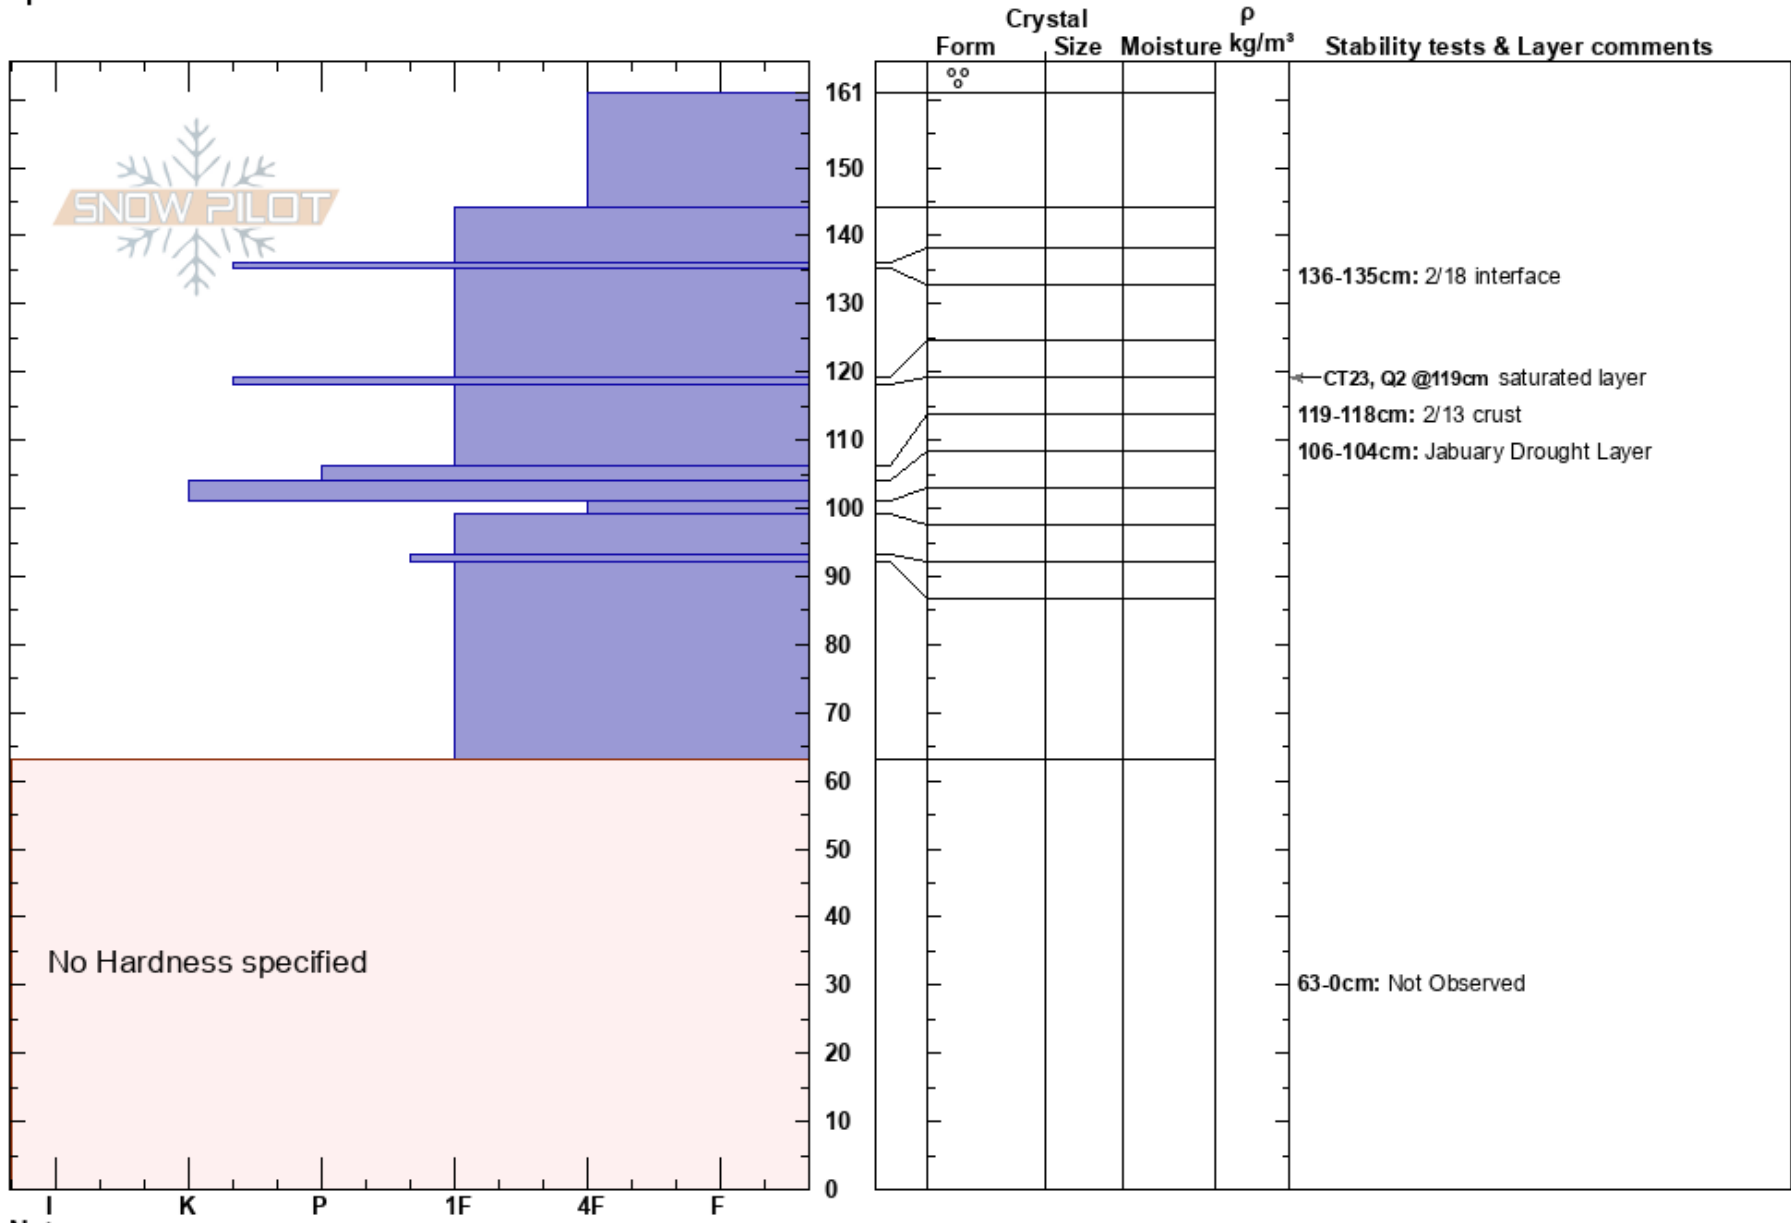

Kendal knob 1 road
 Snoqualmie Pass
 WA
 Elevation: 753 m
 Aspect: 216°
 Specifics:

Allen Gimet
 02/23/2025 - 1:15pm
 Co-ord: 47.40783N, -121.39719W
 Slope Angle: 12°
 Wind Loading:

Stability:
 Air Temperature: 4°C
 Sky Cover: OVC
 Precipitation: RM
 Wind: Calm

HS:161
 Layer Notes:
 136-135cm: 2/18 interface
 119-118cm: 2/13 crust
 106-104cm: Jabuary Drought Layer
 104-101cm: Problematic layer
 63-0cm: Not Observed

Notes: Upper snowpack saturated from rain due to AR event