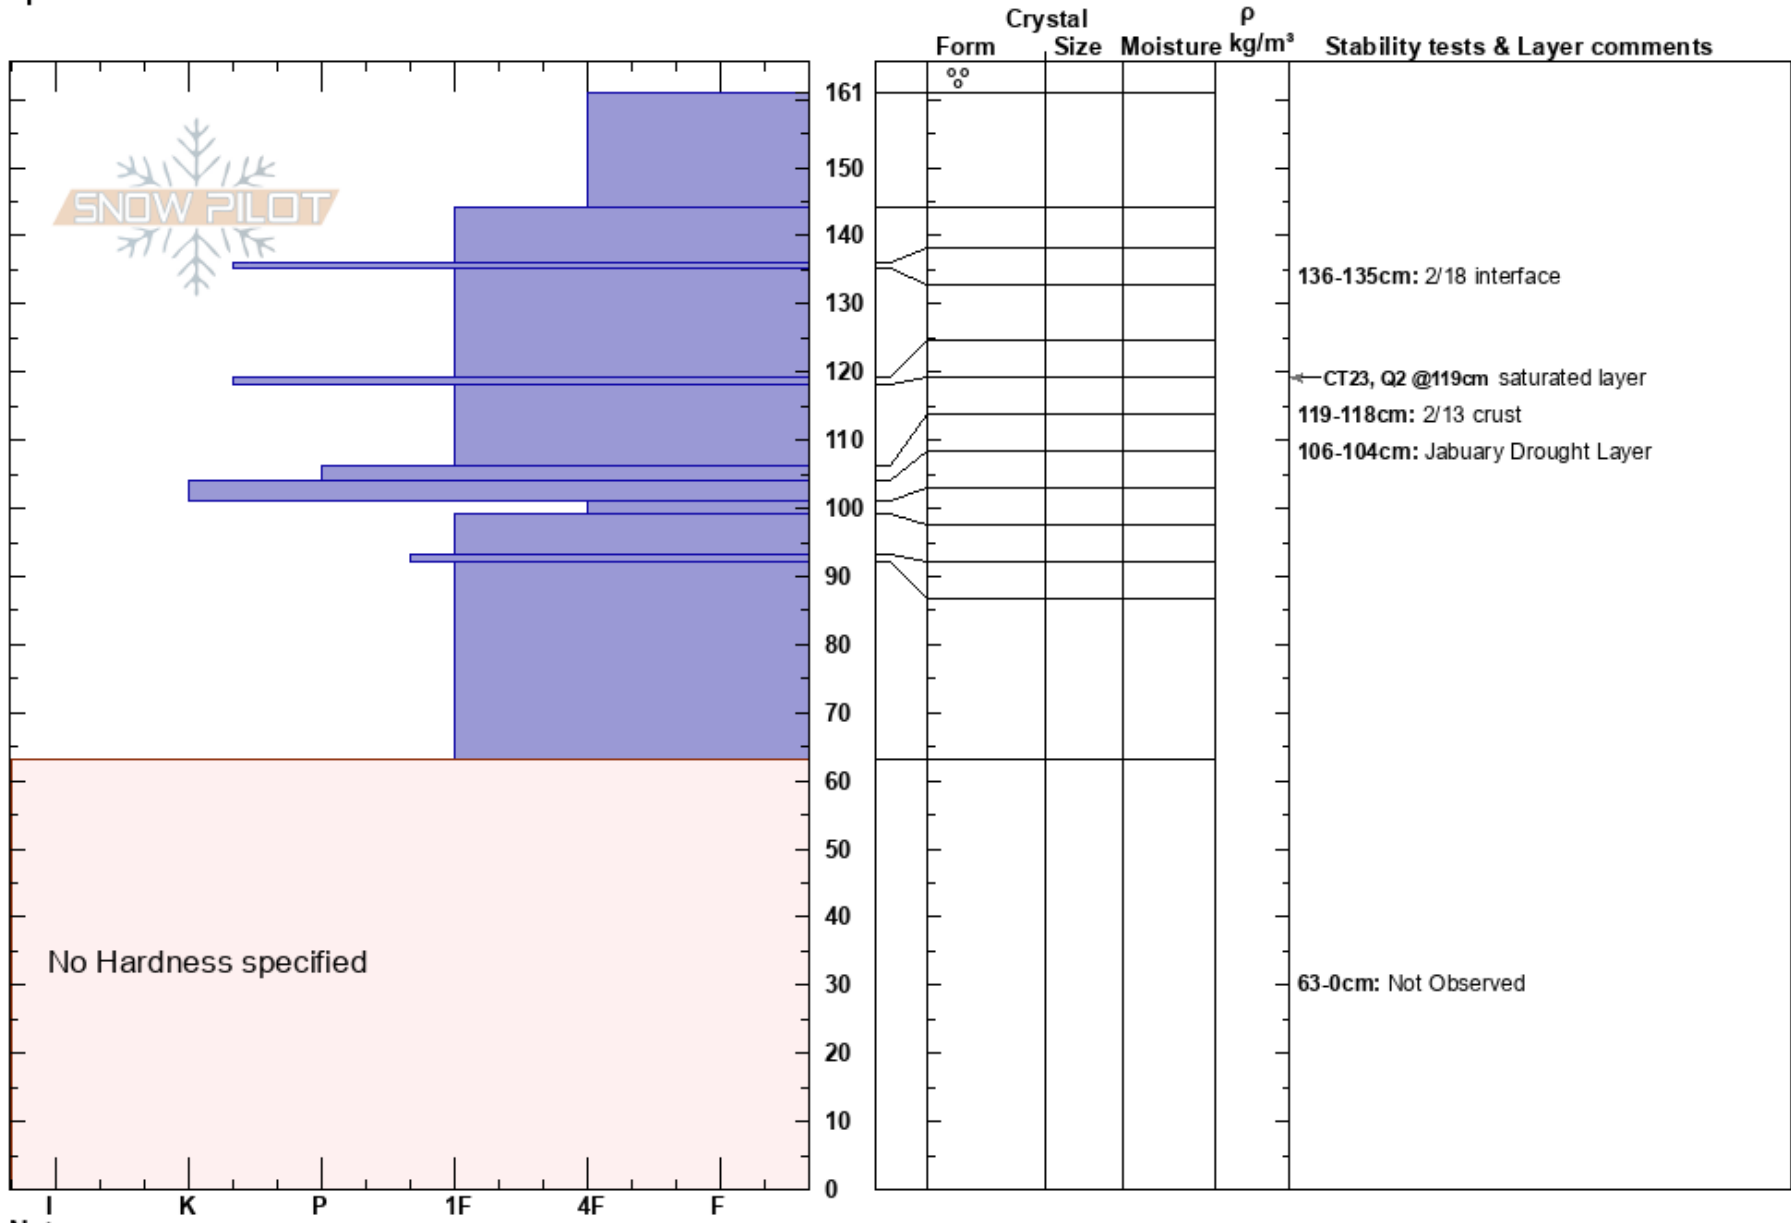

Kendal knob 1 road
 Snoqualmie Pass
 WA
 Elevation: 753 m
 Aspect: 216°
 Specifics:

Allen Giemet
 02/23/2025 - 1:15pm
 Co-ord: 47.40783N, -121.39719W
 Slope Angle: 12°
 Wind Loading:

Stability:
 Air Temperature: 4°C
 Sky Cover: OVC
 Precipitation: RM
 Wind: Calm

HS:161
 Layer Notes:
 136-135cm: 2/18 interface
 119-118cm: 2/13 crust
 106-104cm: Jabuary Drought Layer
 104-101cm: Problematic layer
 63-0cm: Not Observed

Notes: Upper snowpack saturated from rain due to AR event