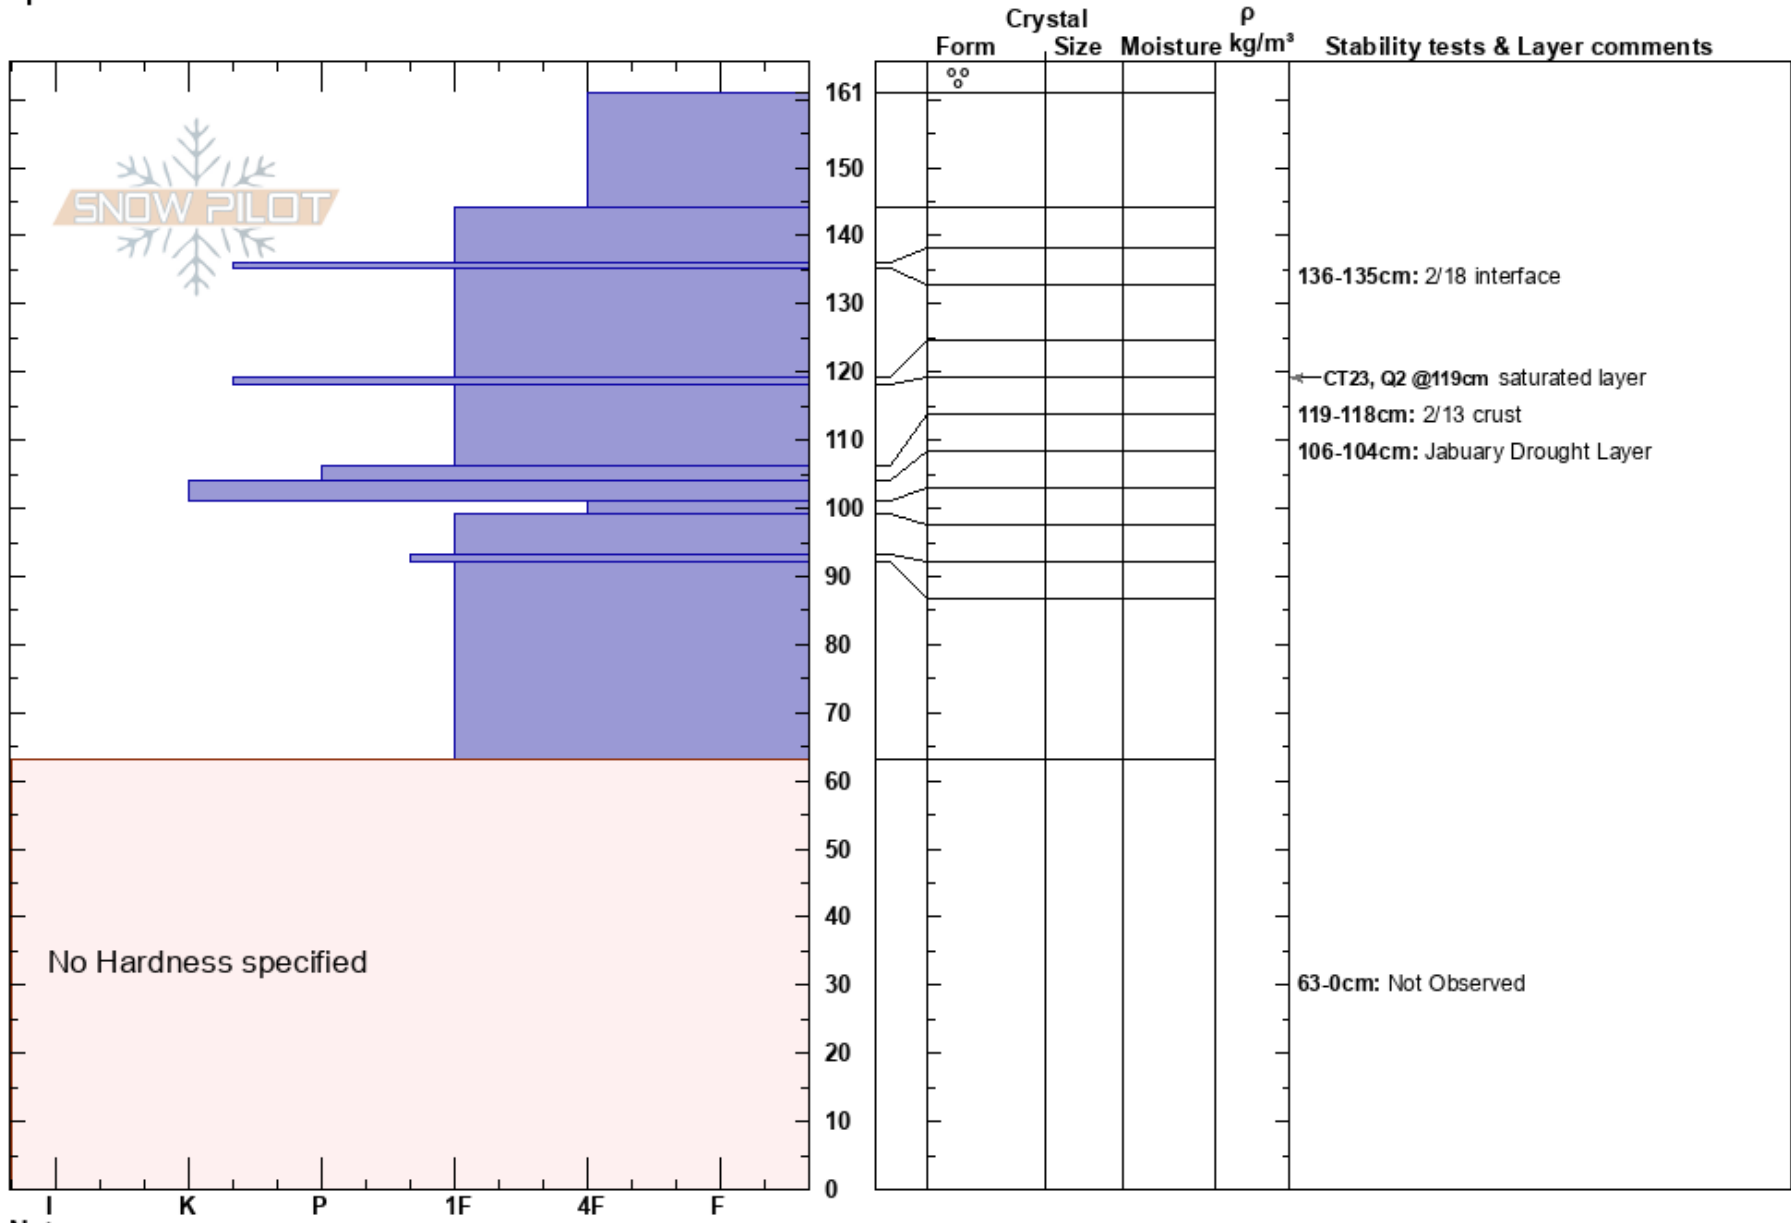

Kendal knob 1 road  
 Snoqualmie Pass  
 WA  
 Elevation: 753 m  
 Aspect: 216°  
 Specifics:

Allen Gimet  
 02/23/2025 - 1:15pm  
 Co-ord: 47.40783N, -121.39719W  
 Slope Angle: 12°  
 Wind Loading:

Stability:  
 Air Temperature: 4°C  
 Sky Cover: OVC  
 Precipitation: RM  
 Wind: Calm

HS:161  
 Layer Notes:  
 136-135cm: 2/18 interface  
 119-118cm: 2/13 crust  
 106-104cm: Jabuary Drought Layer  
 104-101cm: Problematic layer  
 63-0cm: Not Observed

Notes: Upper snowpack saturated from rain due to AR event