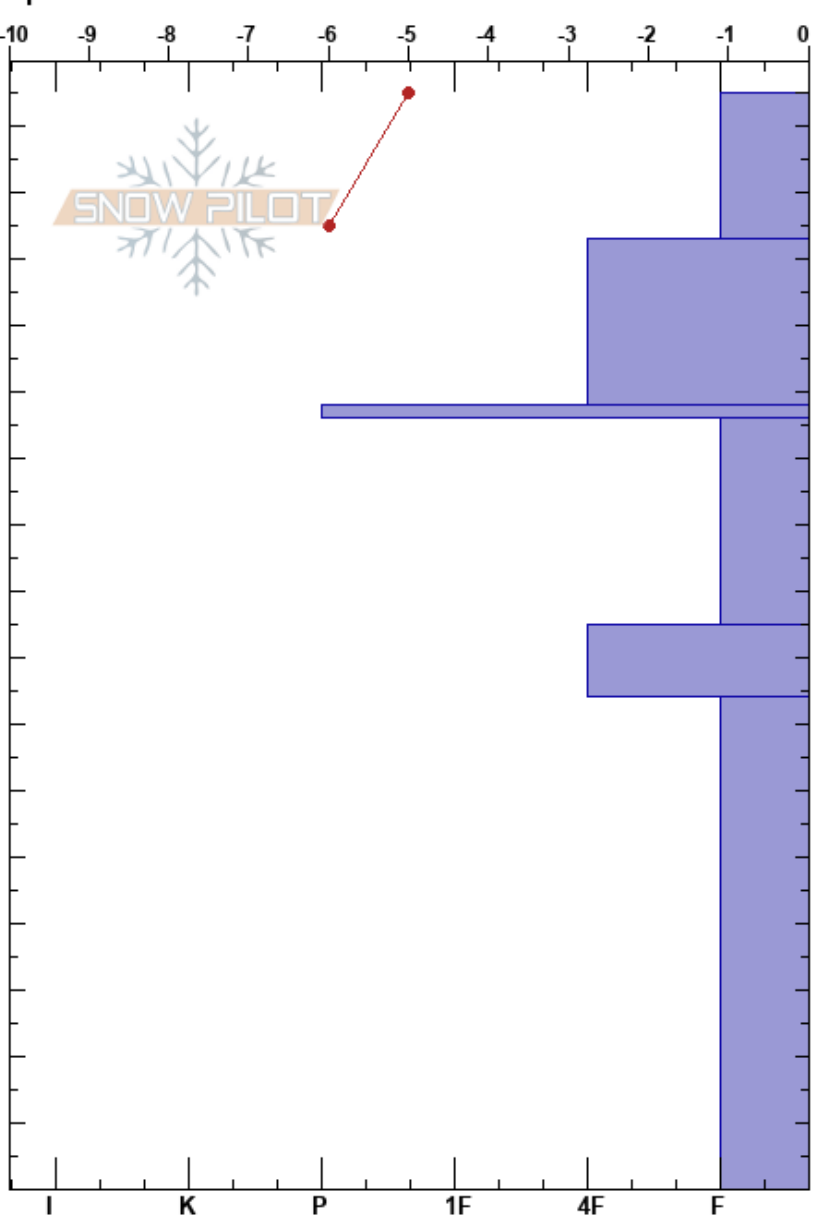

RMP Telephone ridge
 San Juan Range
 CO
 Elevation: 11600 ft
 Aspect:
 Specifics:

Sean Kutter
 02/24/2025 - 12:06pm
 Co-ord: 13S 260267W 4197407N
 Slope Angle: 9°
 Wind Loading: no

Stability:
 Air Temperature: -1°C
 Sky Cover: FEW
 Precipitation: NO
 Wind: N Calm

HS:165
 PF:25 74-0cm: Problematic layer
 PS:10

Elevation (m)	Crystal		Moisture (kg/m³)	Stability tests & Layer comments
	Form	Size		
165				
160				
150	/	1.5		
140				
130	/	1		
120	•	0.5-1		
110				
100	□	1.5-2		
90				
80	^	1-2		
70				← CT26, SC @74cm ← PST38/100 (End) @74cm
60				
50				
40	□	1-3		
30				
20				
10				
0				← ECTX