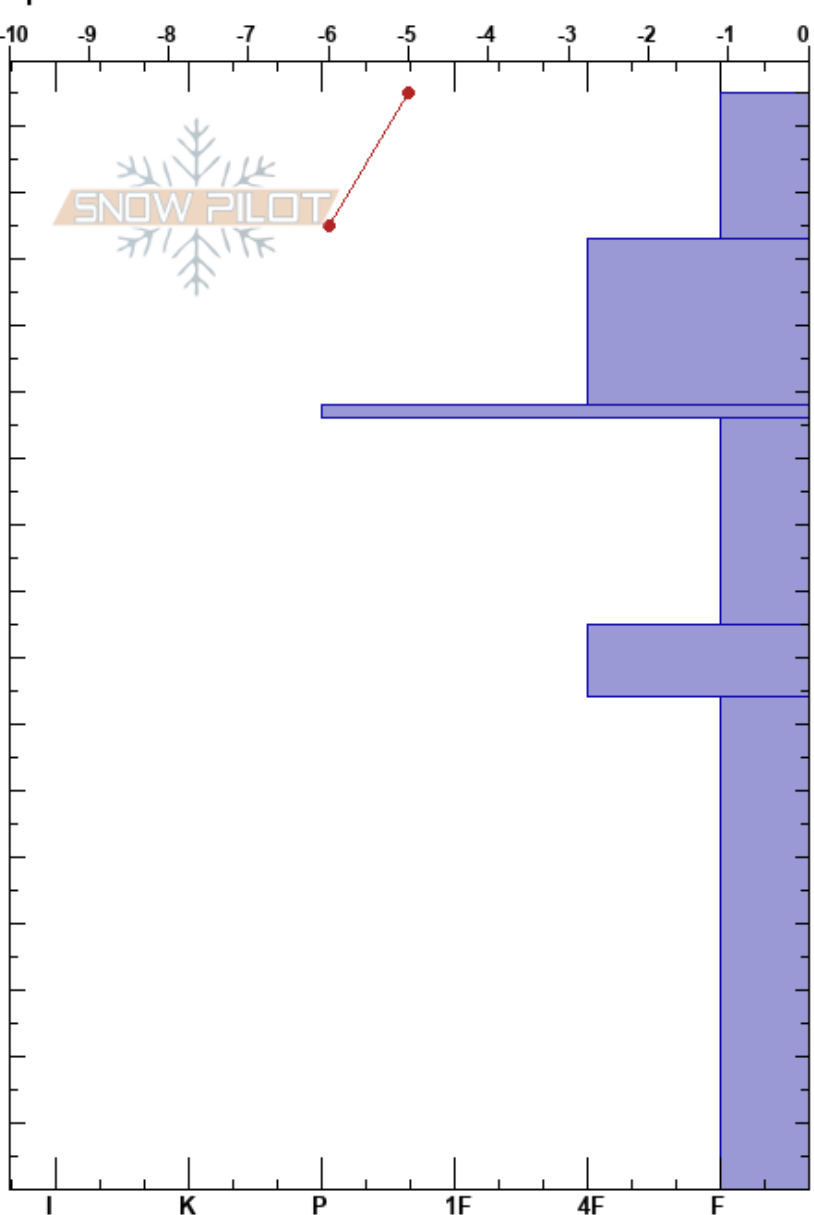

RMP Telephone ridge
 San Juan Range
 CO
 Elevation: 11600 ft
 Aspect:
 Specifics:

Sean Kutter
 02/24/2025 - 12:06pm
 Co-ord: 13S 260267W 4197407N
 Slope Angle: 9°
 Wind Loading: no

Stability:
 Air Temperature: -1°C
 Sky Cover: FEW
 Precipitation: NO
 Wind: N Calm
 HS:165
 PF:25 74-0cm: Problematic layer
 PS: 10

Elevation (cm)	Crystal		Moisture	ρ kg/m ³	Stability tests & Layer comments
	Form	Size			
165					
160					
150	/	1.5			
140					
130	/	1			
120	•	0.5-1			
110					
100	□	1.5-2			
90					
80	^	1-2			
70					← CT26, SC @74cm ← PST38/100 (End) @74cm
60					
50					
40	□	1-3			
30					
20					
10					
0					← ECTX