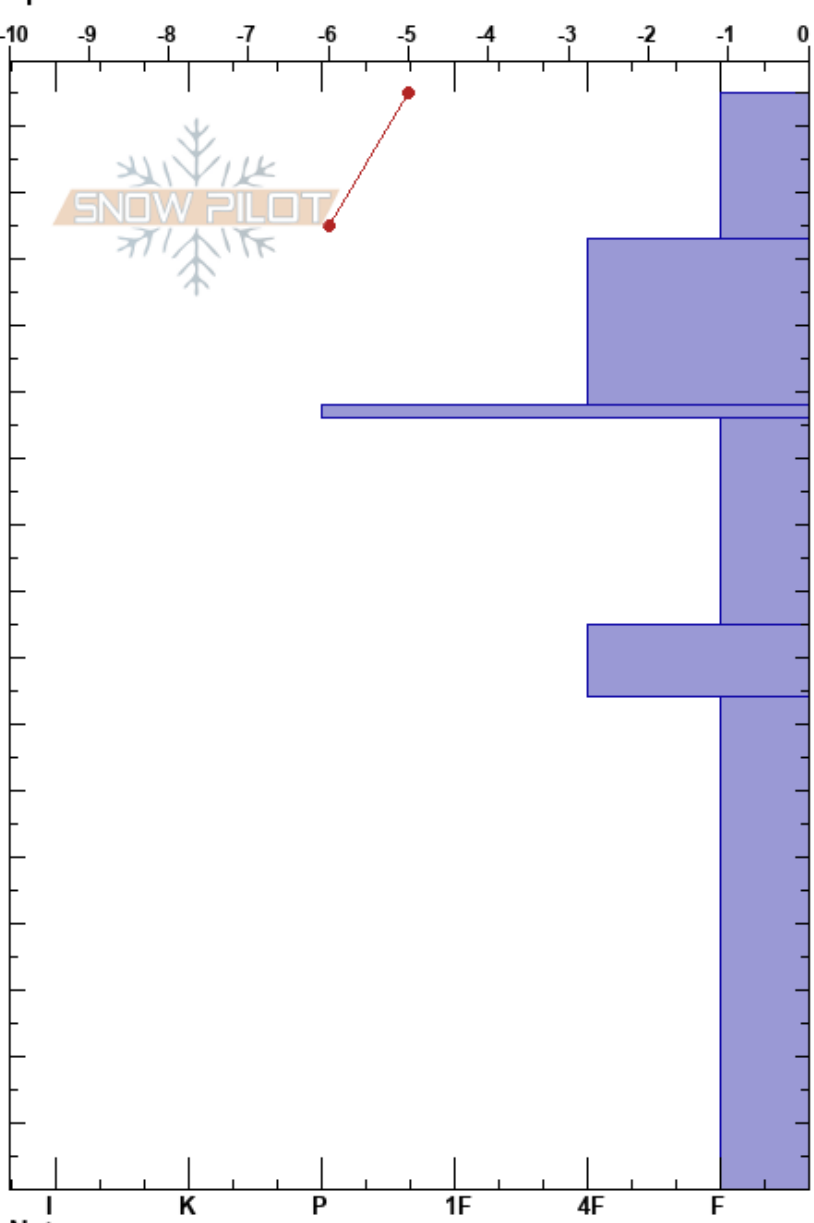

RMP Telephone ridge
 San Juan Range
 CO
 Elevation: 11600 ft
 Aspect:
 Specifics:

Sean Kutter
 02/24/2025 - 12:06pm
 Co-ord: 13S 260267W 4197407N
 Slope Angle: 9°
 Wind Loading: no

Stability:
 Air Temperature: -1°C
 Sky Cover: FEW
 Precipitation: NO
 Wind: N Calm
 HS:165
 PF:25 74-0cm: Problematic layer
 PS: 10

Elevation (cm)	Crystal		Moisture	ρ kg/m ³	Stability tests & Layer comments
	Form	Size			
165					
160					
150	/	1.5			
140					
130	/	1			
120	•	0.5-1			
110					
100	□	1.5-2			
90					
80	^	1-2			
70					← CT26, SC @74cm ← PST38/100 (End) @74cm
60					
50					
40	□	1-3			
30					
20					
10					
0					← ECTX