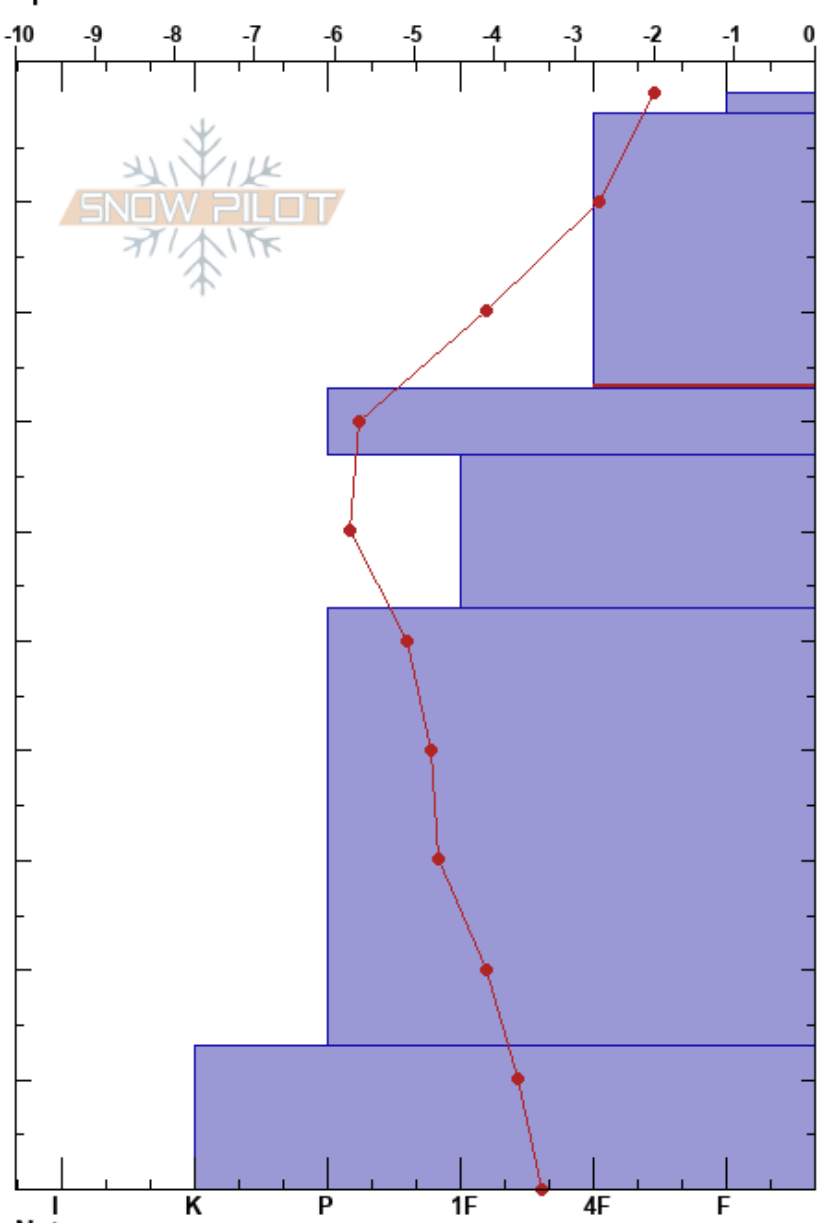

HV Pro1 Prep
 Front Range
 CO
 Elevation: 10500 ft
 Aspect: E
 Specifics:

Eden Bolick
 02/24/2025 - 3:09pm
 Co-ord: 40.38879N, 105.67395W
 Slope Angle: 25°
 Wind Loading: no

Stability:
 Air Temperature: 0.3°C
 Sky Cover: BKN
 Precipitation: S-1
 Wind: E Moderate

PF:34
 PS: 20 2-27cm: Problematic layer

Form	Crystal		ρ kg/m ³	Stability tests & Layer comments
	Size	Moisture		
+	2			
+	2-2.5			
•	0.1-0.5			
•	0.1-0.3			← PST63/100 (Arr) @27cm
•	0.1-0.5			
•	0.1-0.5			
•	0.5-1			CTN ECTX