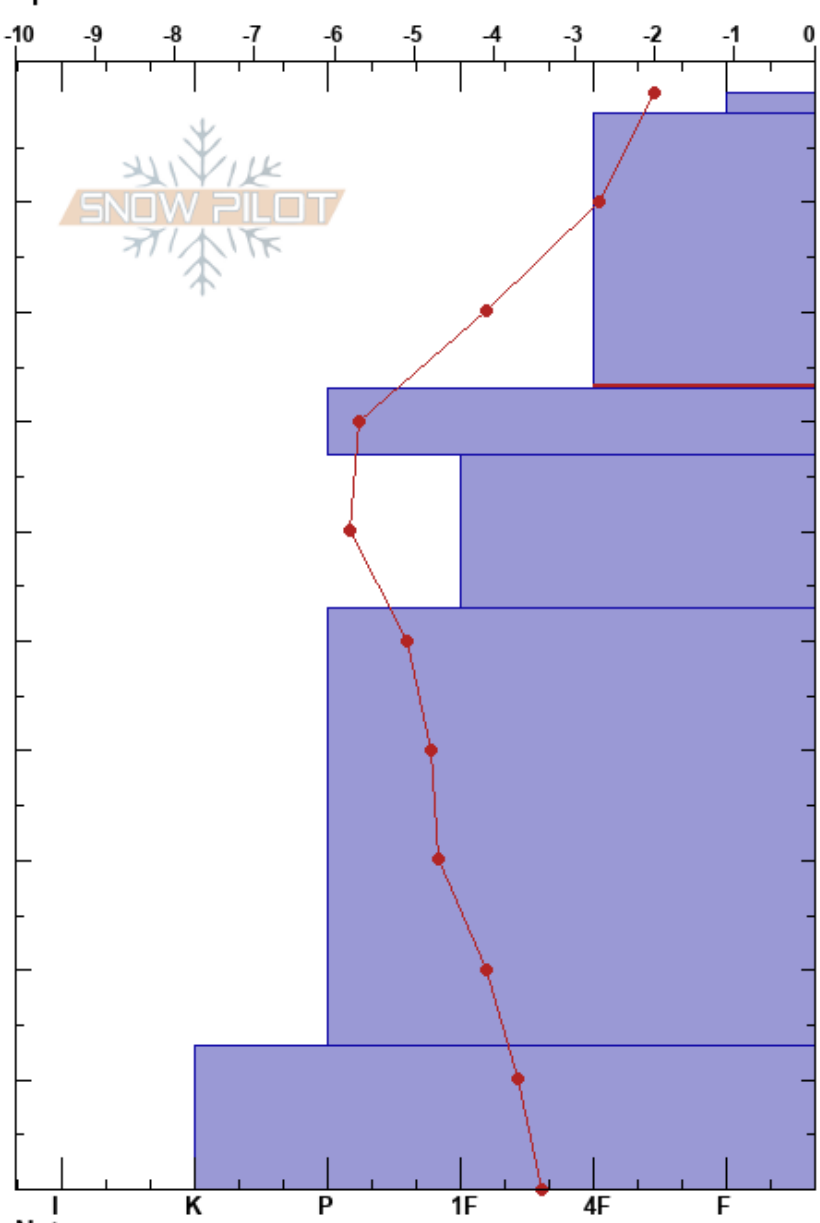

HV Pro1 Prep  
 Front Range  
 CO  
 Elevation: 10500 ft  
 Aspect: E  
 Specifics:

Eden Bolick  
 02/24/2025 - 3:09pm  
 Co-ord: 40.38879N, 105.67395W  
 Slope Angle: 25°  
 Wind Loading: no

Stability:  
 Air Temperature: 0.3°C  
 Sky Cover: BKN  
 Precipitation: S-1  
 Wind: E Moderate

PF:34  
 PS: 20  
 2-27cm: Problematic layer

| Form | Crystal |          | $\rho$<br>kg/m <sup>3</sup> | Stability tests & Layer comments |
|------|---------|----------|-----------------------------|----------------------------------|
|      | Size    | Moisture |                             |                                  |
| +    | 2       |          |                             |                                  |
| +    | 2-2.5   |          |                             |                                  |
| •    | 0.1-0.5 |          |                             |                                  |
| •    | 0.1-0.3 |          |                             | ← PST63/100 (Arr) @27cm          |
| •    | 0.1-0.5 |          |                             |                                  |
| •    | 0.1-0.5 |          |                             |                                  |
| •    | 0.5-1   |          |                             | CTN<br>ECTX                      |