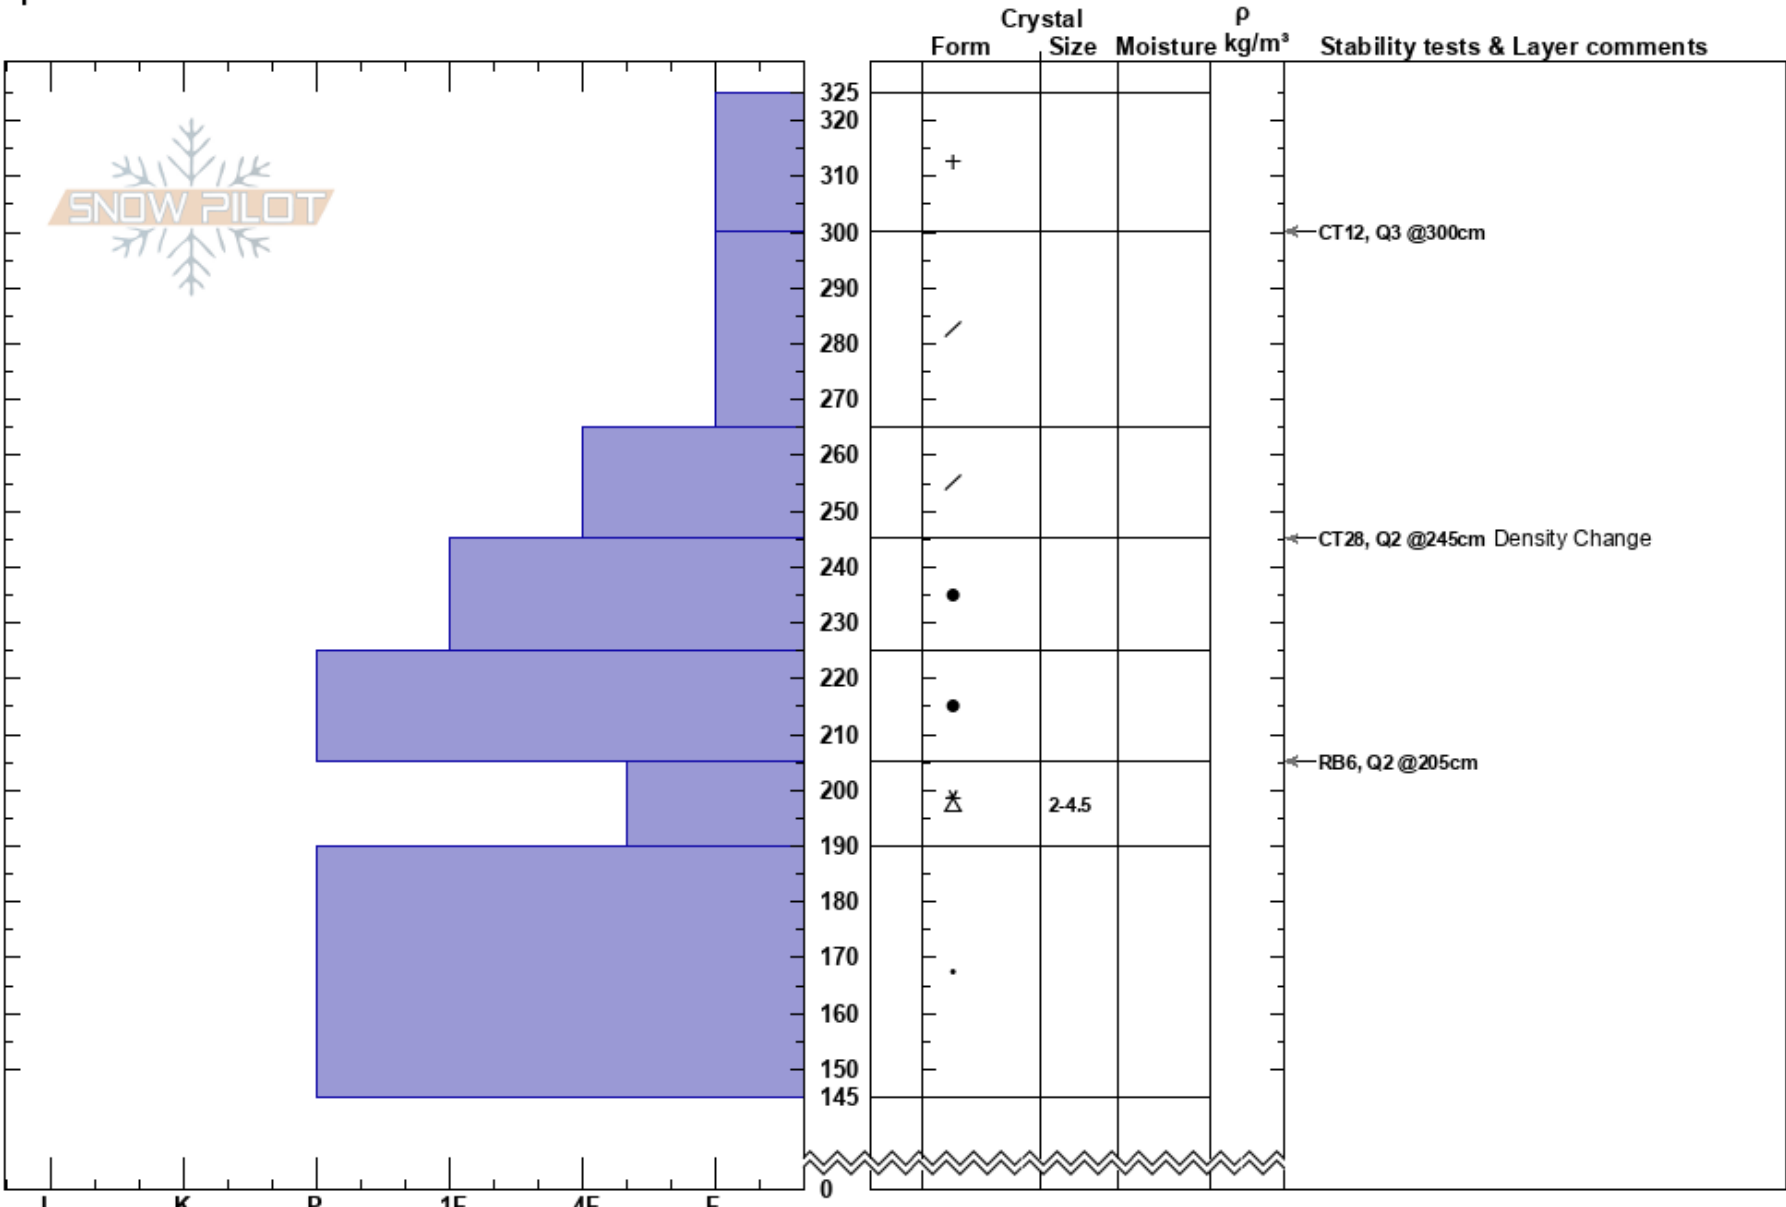

West Ridge of Patsy.
 Wasatch Range
 UT
 Elevation: 9495 ft
 Aspect: N
 Specifics:

Maxwell Morrill
 02/24/2025 - 10:40am
 Co-ord: 40.59353N, -111.61594W
 Slope Angle: 33°
 Wind Loading: previous

Stability: Good
 Air Temperature: 35°F
 Sky Cover: CLR
 Precipitation: NO
 Wind: W Light Breeze

HS:325
 PF:35 205-190cm:Problematic layer
 PS:20

Notes: