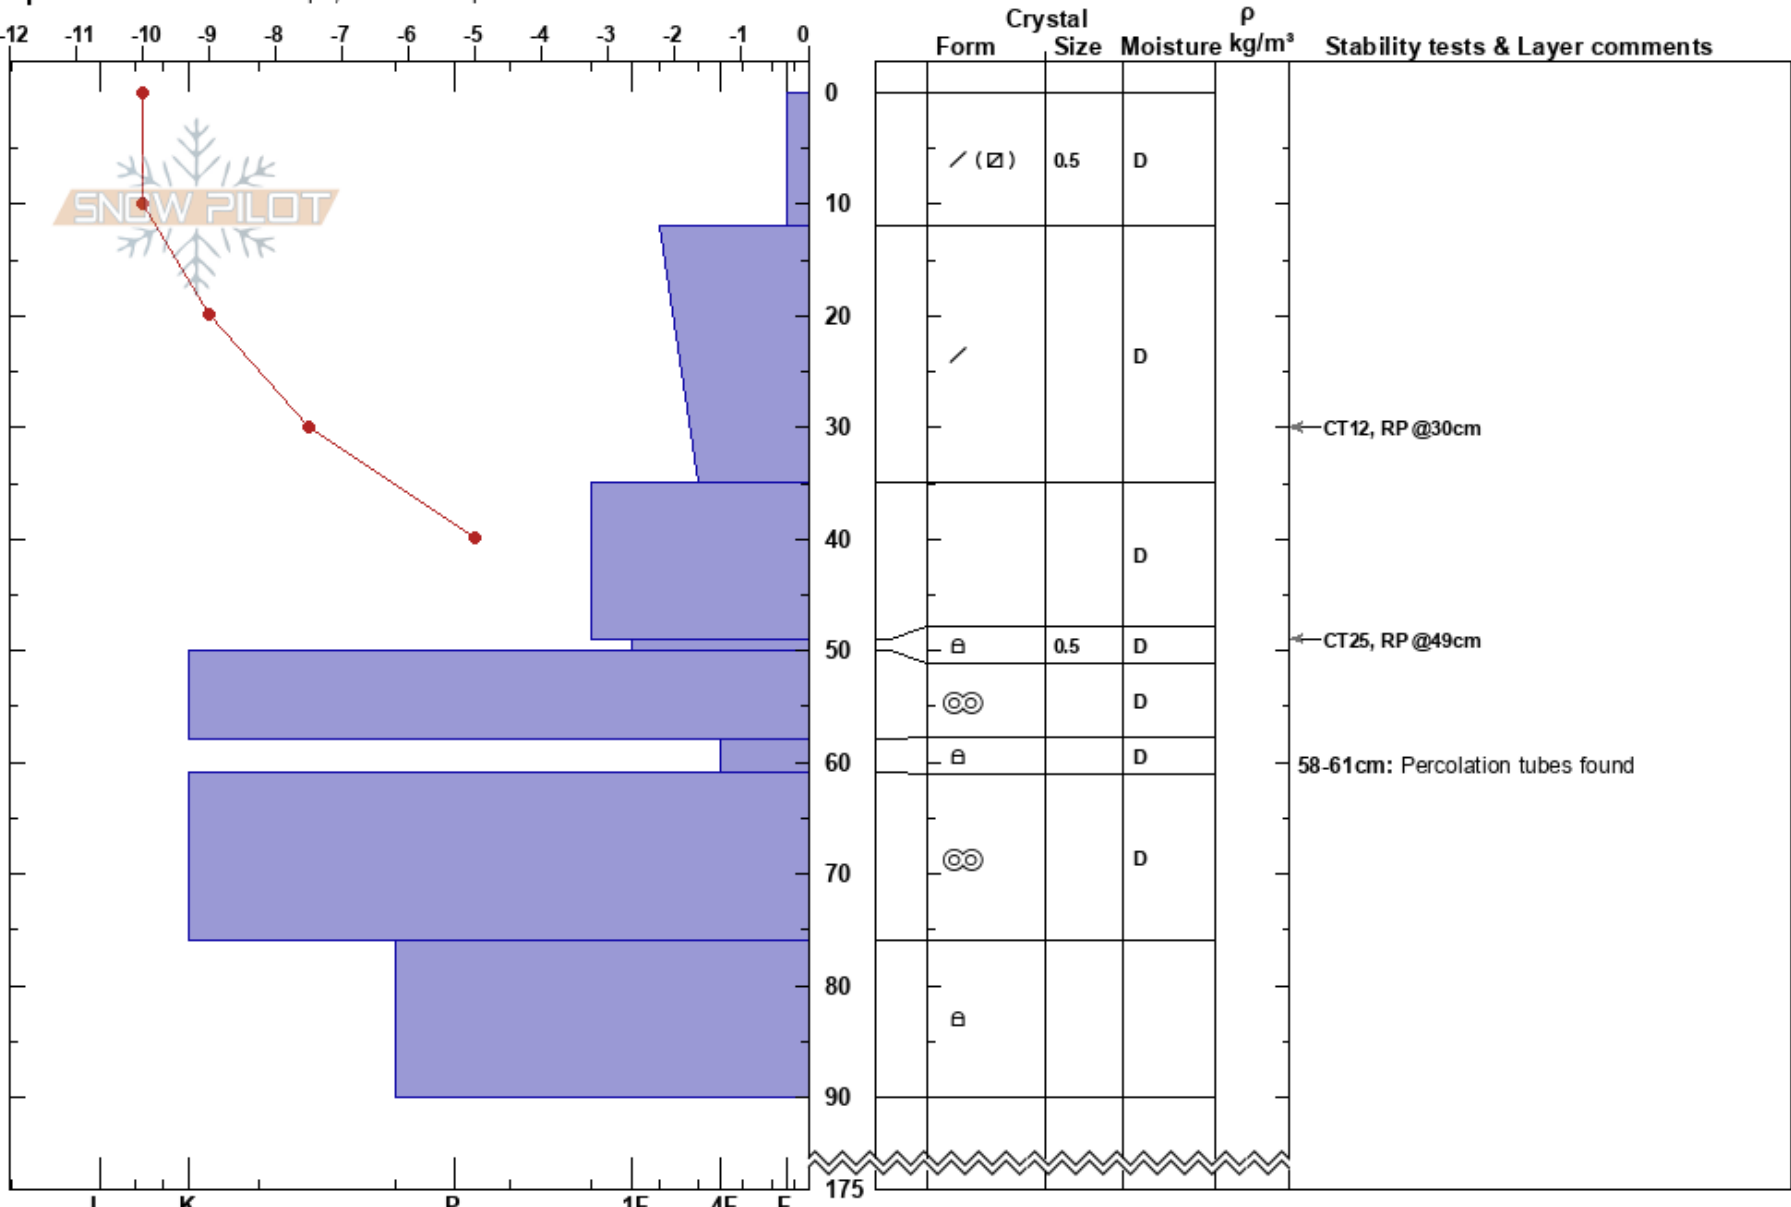

20180221Doctoria Ridge Matt Primomo  
 Central Cascades, East 02/21/2018 - 12:00pm  
 WA  
**Elevation:** 5700 ft  
**Aspect:** 55°  
**Specifics:** Ski tracks on slope; We skied slope

**Stability:** Good **HS:**175 **Layer Notes:**  
**Air Temperature:** -9°C **PF:**35 49-50cm: Problematic layer  
**Sky Cover:** BKN 58-61cm: Percolation tubes found  
**Precipitation:** NO  
**Wind:** W Light Breeze

**Notes:** Light wind drifting