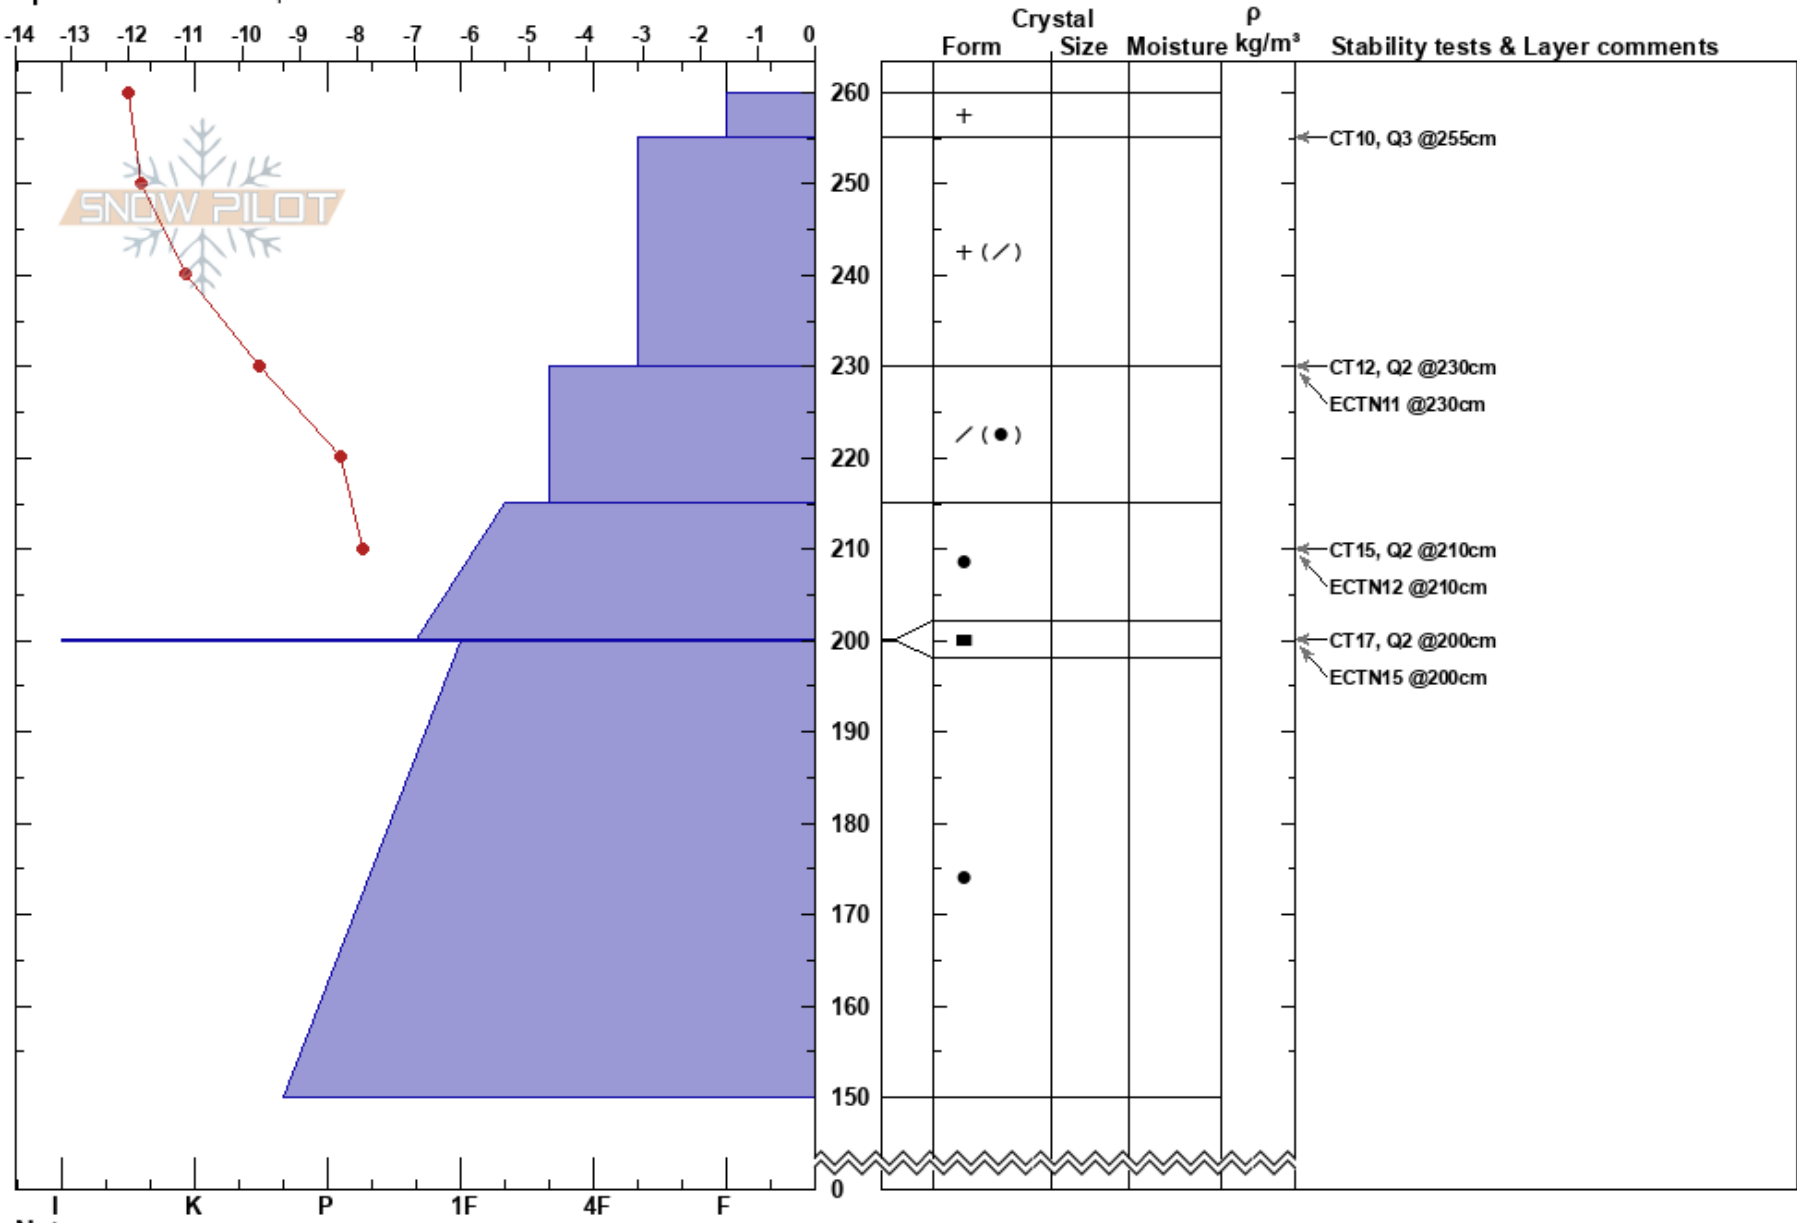

Rankin Rise
 Rattlesnake Mtns
 MT
 Elevation: 6900 ft
 Aspect: 133°
 Specifics: We skied slope

Timothy Laroche
 02/21/2018 - 12:30pm
 Co-ord: 47.03381N, -113.98480W
 Slope Angle: 32°
 Wind Loading: previous

Stability: Good
 Air Temperature: -14°C
 Sky Cover: BKN
 Precipitation: NO
 Wind: W Light Breeze

HS:260
 PF:40
 200-199.9cm:Problematic layer

Notes: