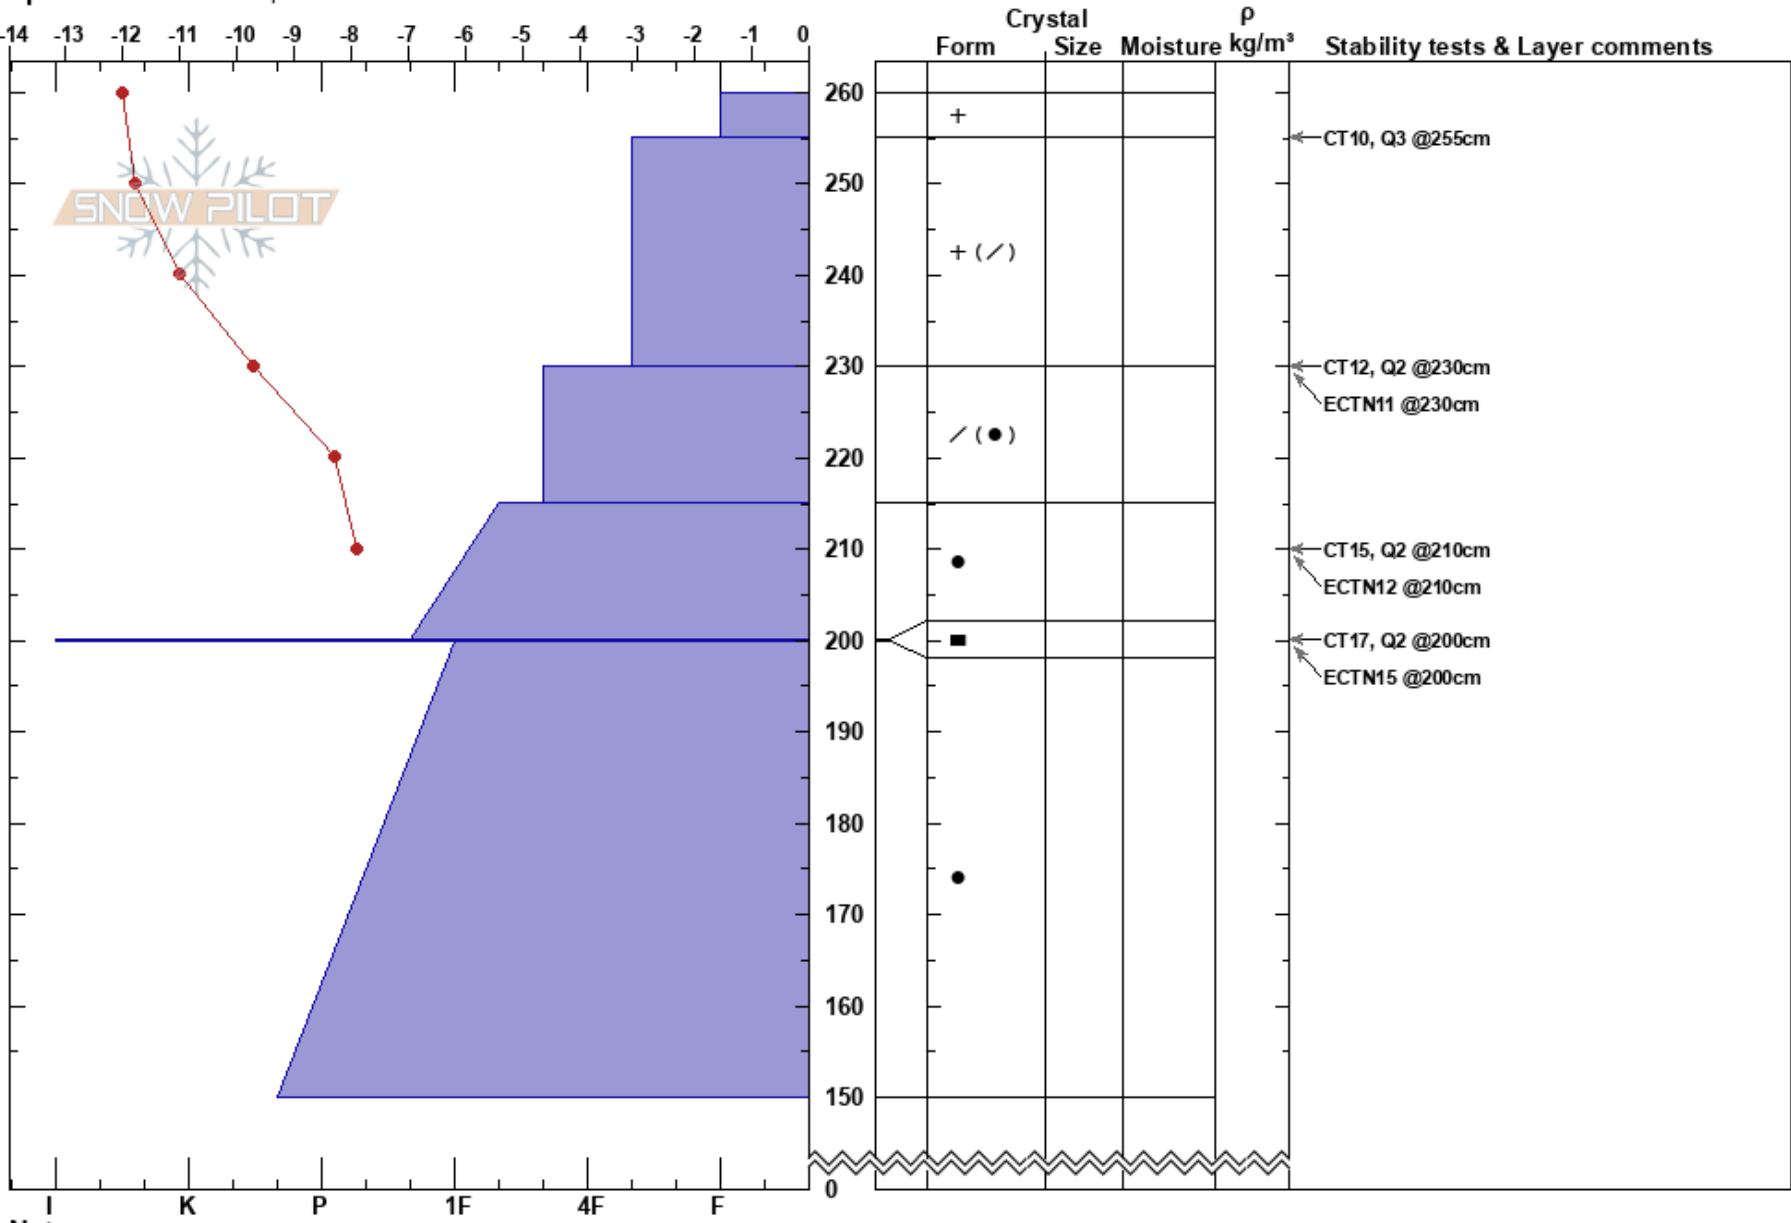

Rankin Rise
 Rattlesnake Mtns
 MT
 Elevation: 6900 ft
 Aspect: 133°
 Specifics: We skied slope

Timothy Laroche
 02/21/2018 - 12:30pm
 Co-ord: 47.03381N, -113.98480W
 Slope Angle: 32°
 Wind Loading: previous

Stability: Good HS:260
 Air Temperature: -14°C PF:40 200-199.9cm:Problematic layer
 Sky Cover: BKN
 Precipitation: NO
 Wind: W Light Breeze

Notes: