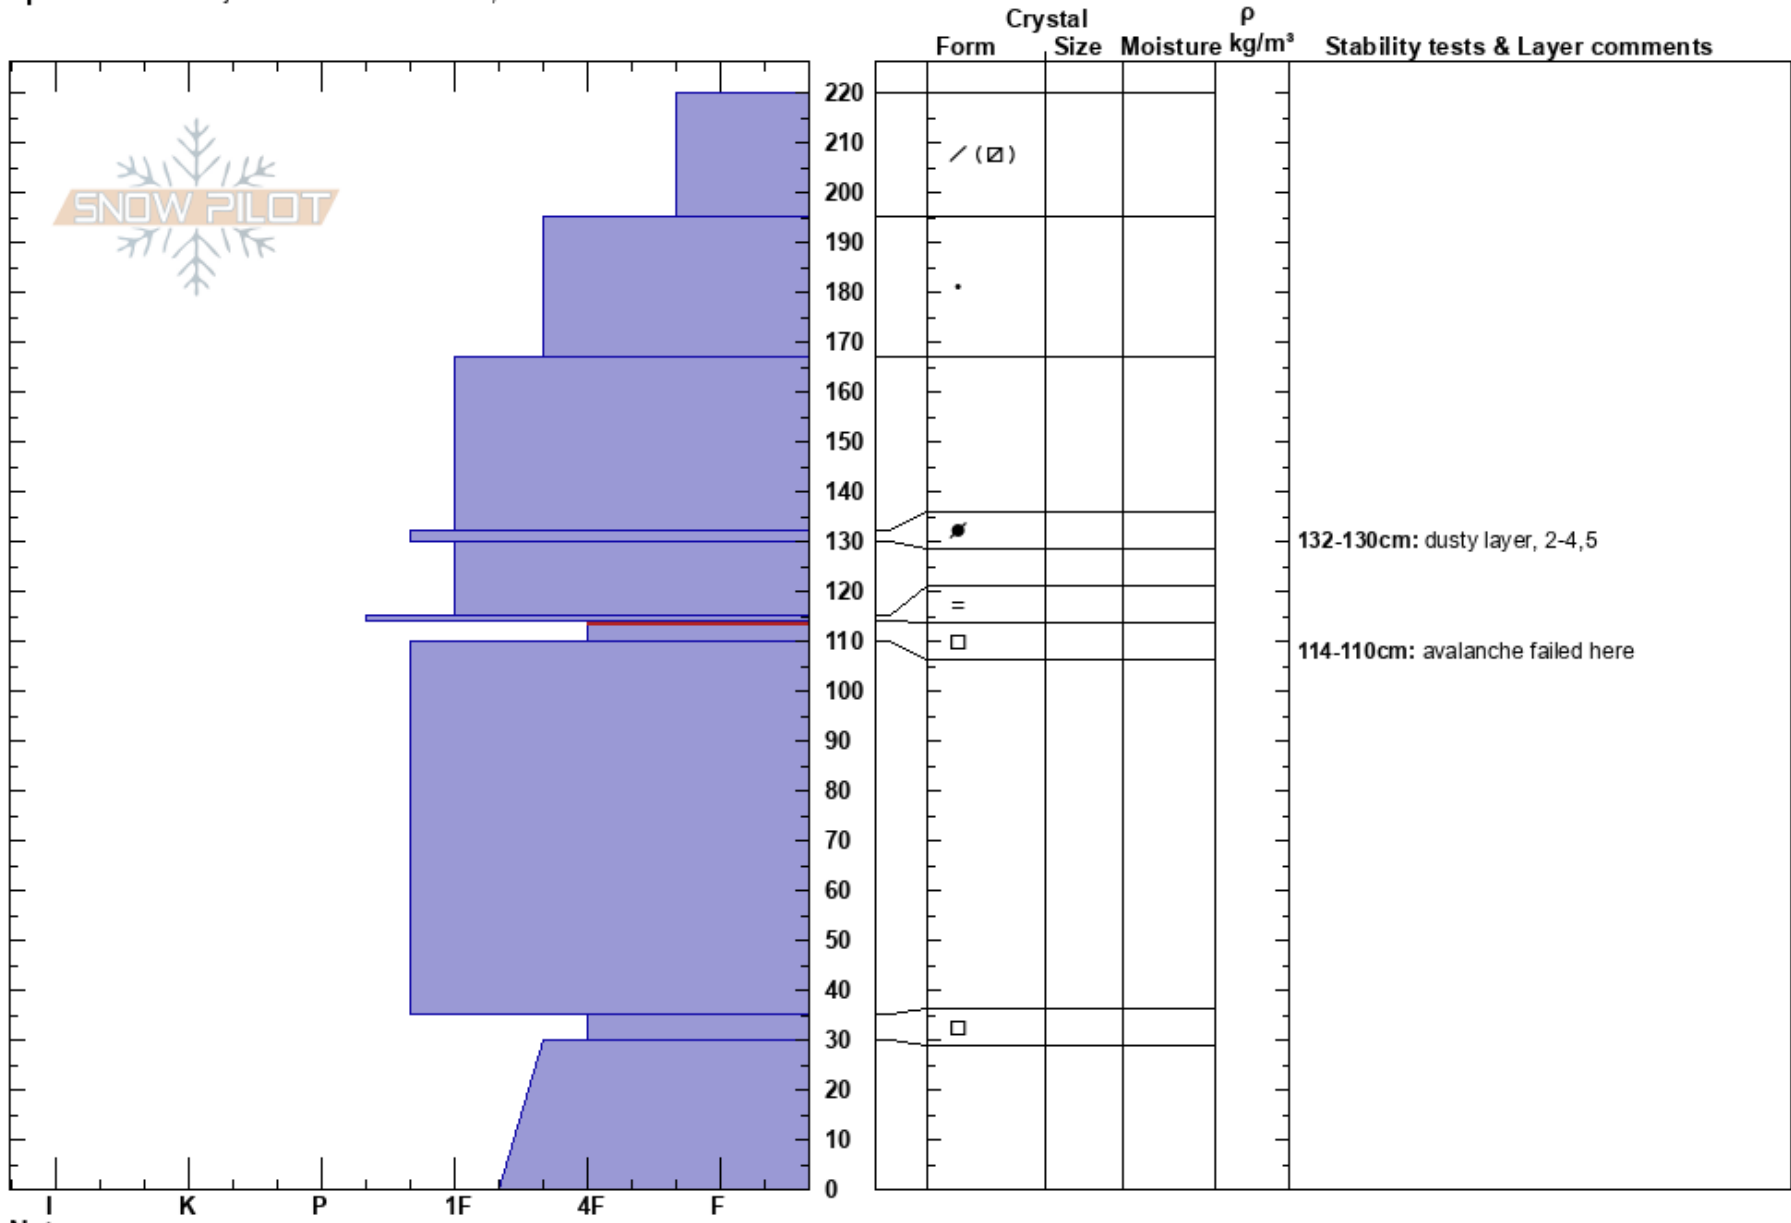

Coliseum, Boss Cny Fx
 Bear River Range
 UT
 Elevation: 9170 ft
 Aspect: E
 Specifics: Pit is adjacent to avalanche: crown;

toby weed
 02/23/2025 - 1:20pm
 Co-ord: 41.99549N, -111.65809W
 Slope Angle: 40°
 Wind Loading: yes

Stability:
 Air Temperature: -2.4°C
 Sky Cover: OVC
 Precipitation: S1
 Wind: SW Moderate

HS:220
 Layer Notes:
 132-130cm: dusty layer, 2-4,5
 114-110cm: avalanche failed here
 114-110cm: Problematic layer