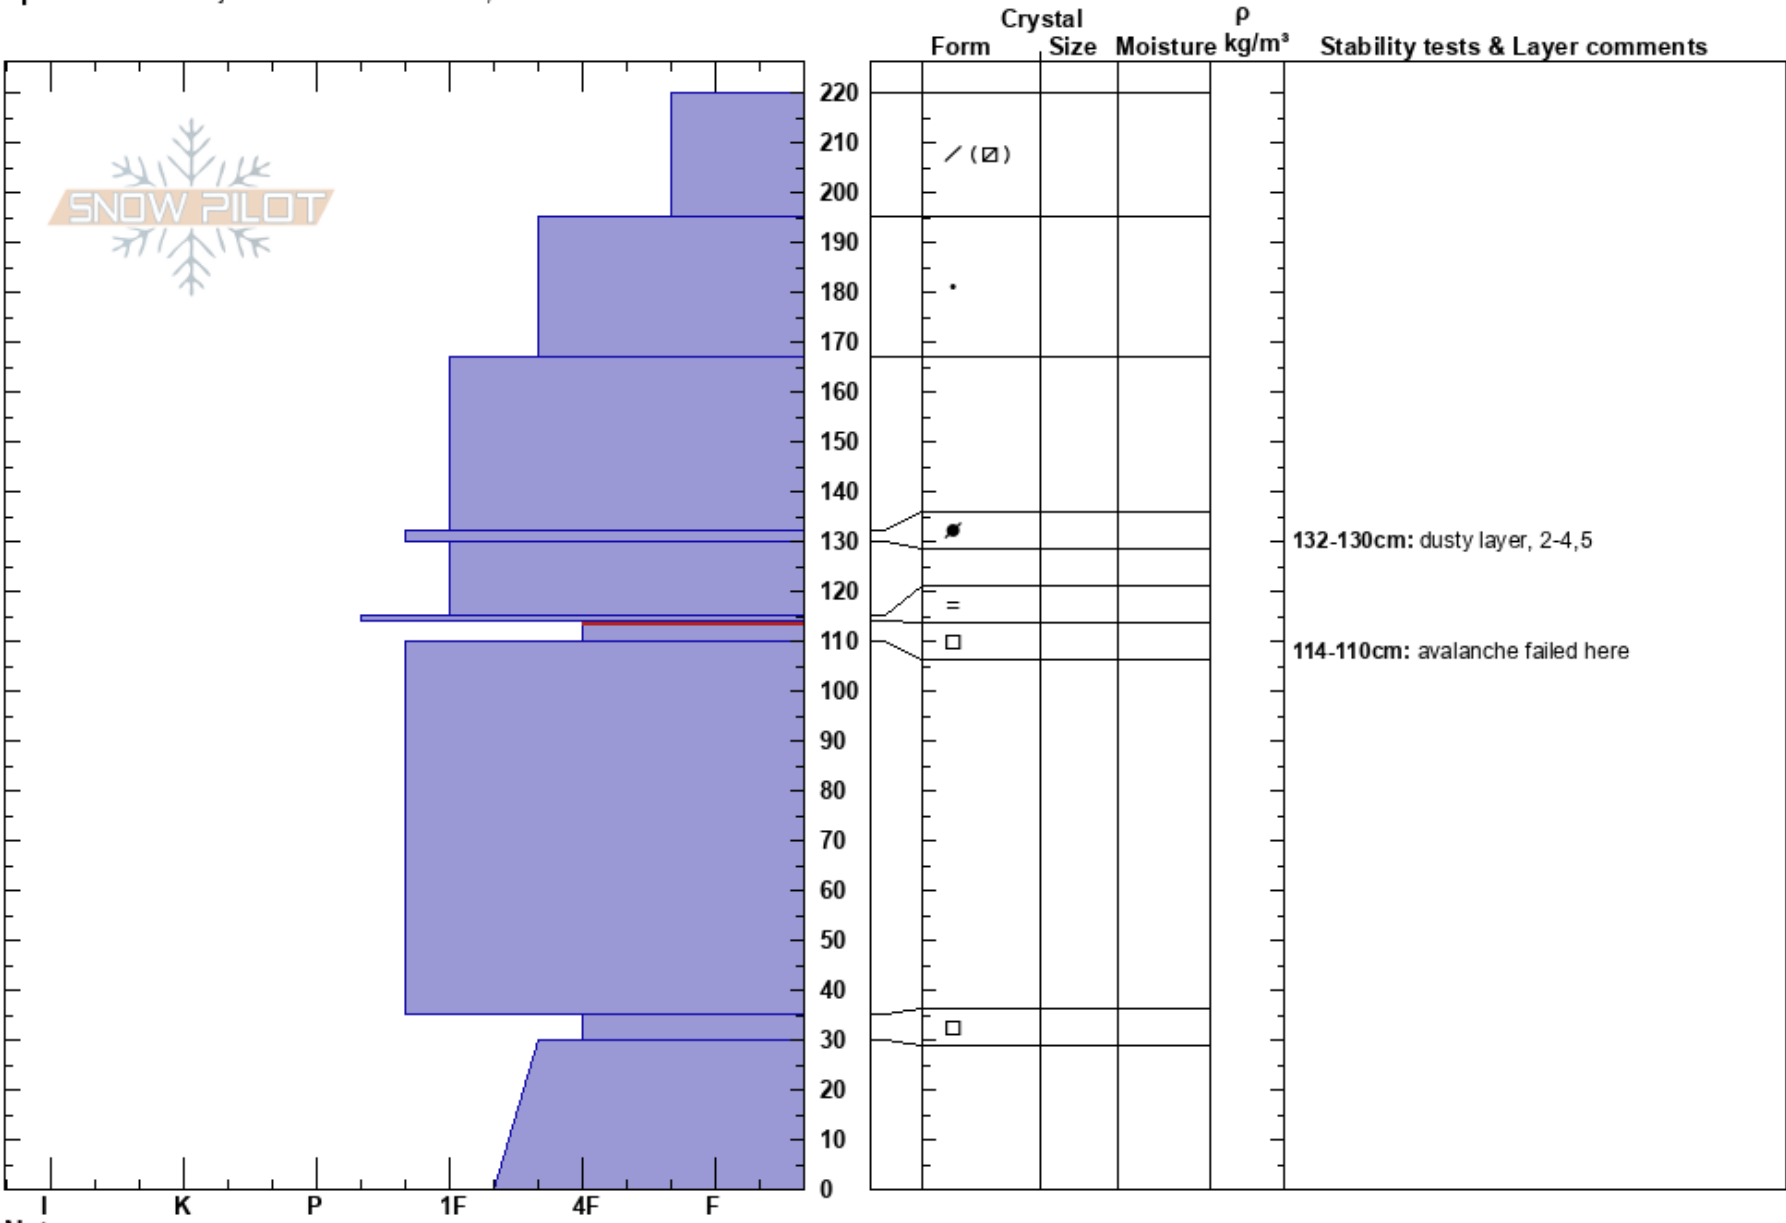

Coliseum, Boss Cny Fx
 Bear River Range
 UT
 Elevation: 9170 ft
 Aspect: E
 Specifics: Pit is adjacent to avalanche: crown;

toby weed
 02/23/2025 - 1:20pm
 Co-ord: 41.99549N, -111.65809W
 Slope Angle: 40°
 Wind Loading: yes

Stability:
 Air Temperature: -2.4°C
 Sky Cover: OVC
 Precipitation: S1
 Wind: SW Moderate

HS:220
 Layer Notes:
 132-130cm: dusty layer, 2-4,5
 114-110cm: avalanche failed here
 114-110cm: Problematic layer