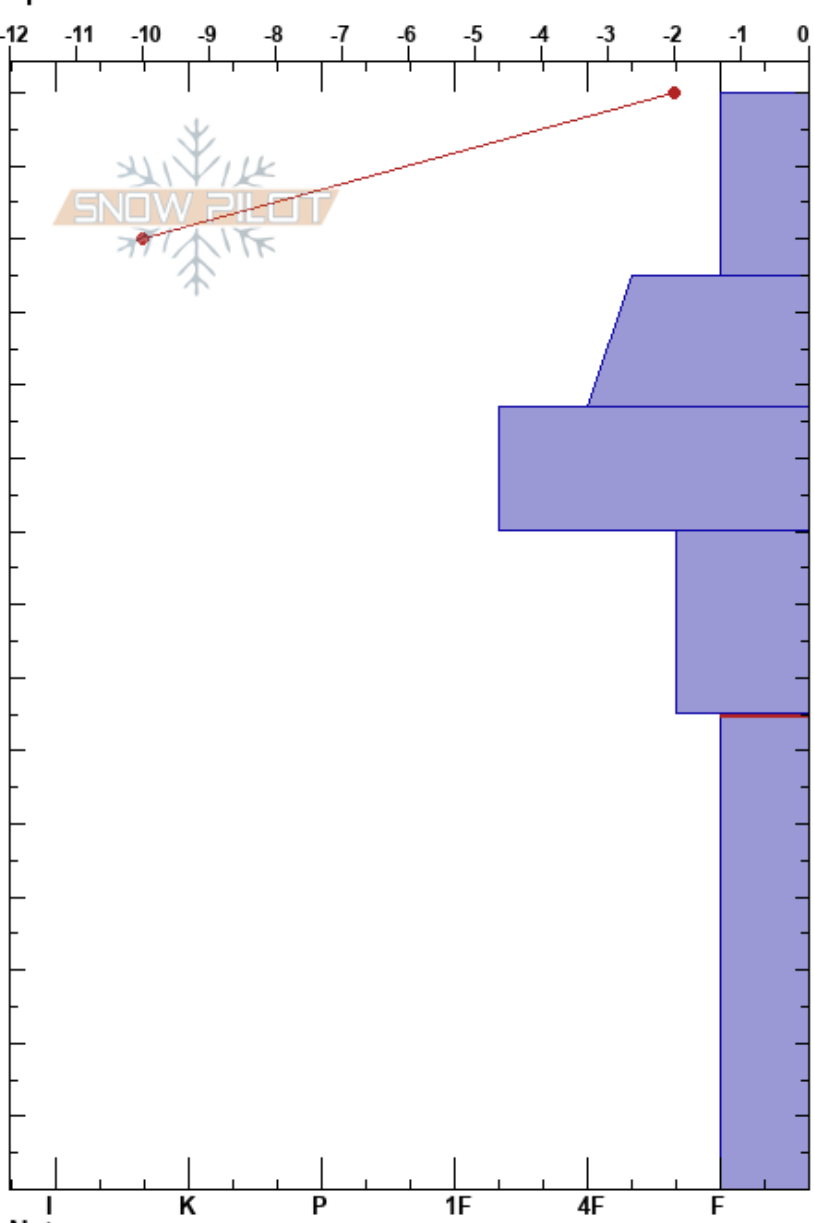

Cabin
 Silverton
 CO
 Elevation: 10775 ft
 Aspect: W
 Specifics:

Sean Kutter
 02/23/2025 - 2:00pm
 Co-ord: 13S 267363W 4196214N
 Slope Angle: 12°
 Wind Loading: no

Stability:
 Air Temperature: -1°C
 Sky Cover: CLR
 Precipitation: NO
 Wind: N Calm

HS:150
 PF:25 65-0cm: Problematic layer
 PS: 10

Elevation (ft)	Crystal		Moisture	ρ kg/m ³	Stability tests & Layer comments
	Form	Size			
150					
140	/	-1			
130					
120	/	-1.5			
110					
100	•	-1			
90					← CT26, SC @90cm
85					← PST42/100 (End) @84cm
80	^	-1	D		
70					
65					
60					
50					
40					
30	□	-2.5	D		
20					
10					
0					← ECTX