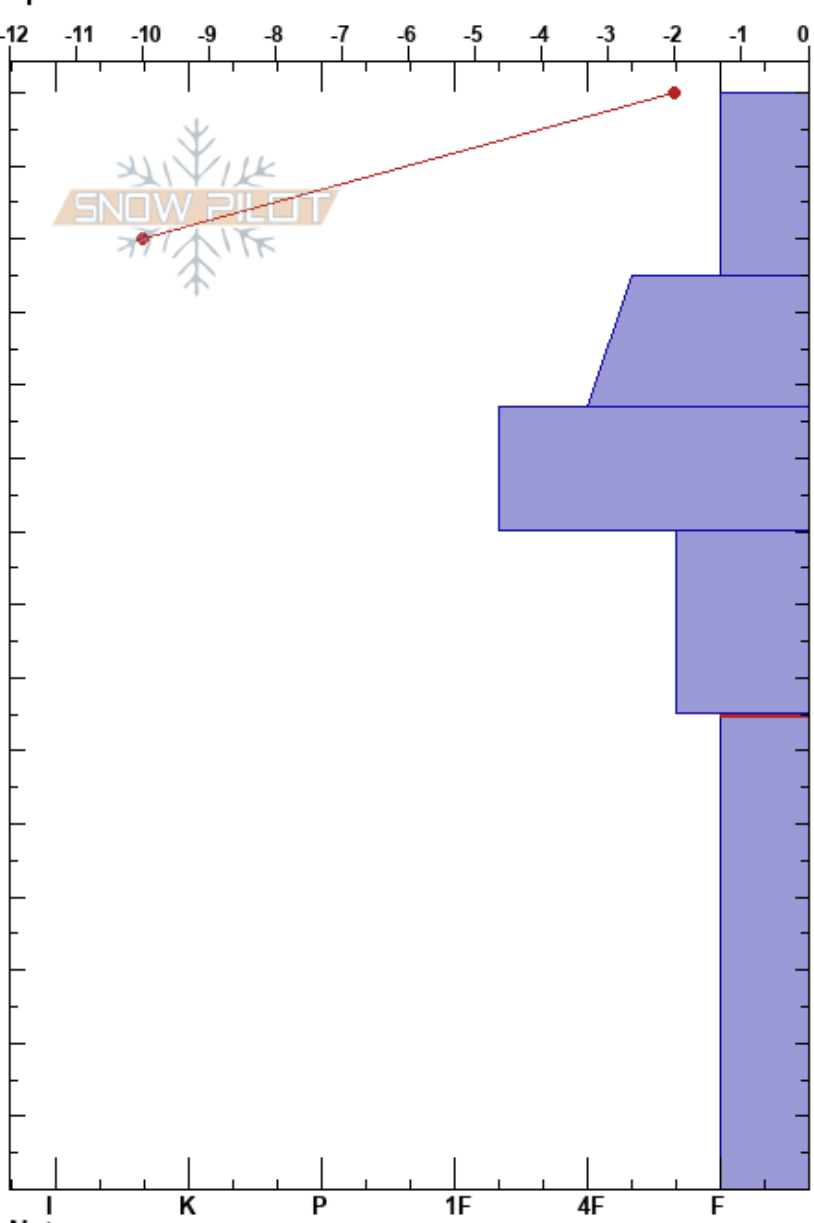

Cabin  
 Silverton  
 CO  
 Elevation: 10775 ft  
 Aspect: W  
 Specifics:

Sean Kutter  
 02/23/2025 - 2:00pm  
 Co-ord: 13S 267363W 4196214N  
 Slope Angle: 12°  
 Wind Loading: no

Stability:  
 Air Temperature: -1°C  
 Sky Cover: CLR  
 Precipitation: NO  
 Wind: N Calm  
 HS:150  
 PF:25 65-0cm: Problematic layer  
 PS: 10

Elevation (cm)	Crystal		Moisture	$\rho$ kg/m <sup>3</sup>	Stability tests & Layer comments
	Form	Size			
150					
140	/	-1			
130					
120	/	-1.5			
110					
100	•	-1			
90					← CT26, SC @90cm
80	^	-1	D		← PST42/100 (End) @84cm
70					
60					
50					
40					
30	□	-2.5	D		
20					
10					
0					← ECTX