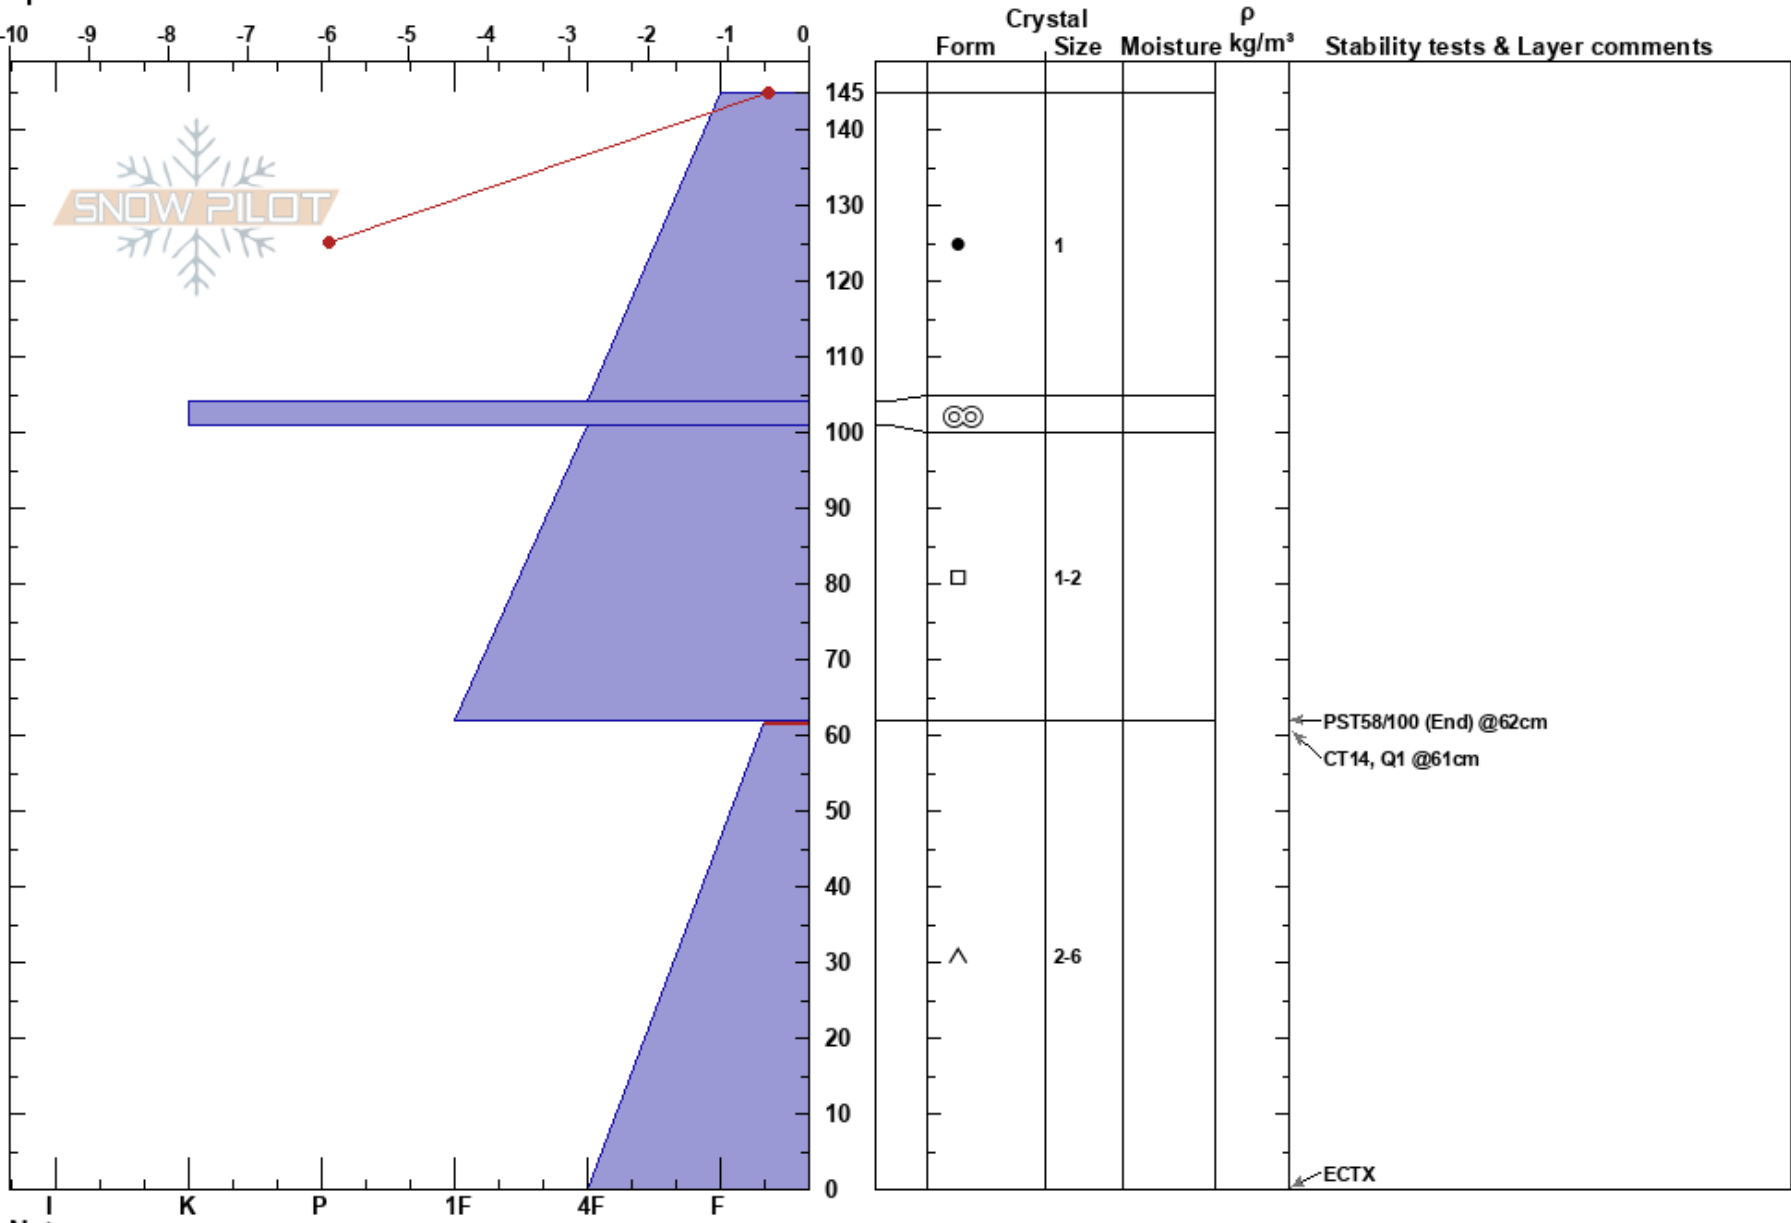

20250223 Cabin run
 Silverton
 CO
 Elevation: 10800 ft
 Aspect: 300°
 Specifics:

Henry McGuire
 02/23/2025 - 1:50pm
 Co-ord:
 Slope Angle: 15°
 Wind Loading:

Stability:
 Air Temperature: 5°C
 Sky Cover: CLR
 Precipitation: NO
 Wind: E Light Breeze
 HS:145
 PF:30
 PS:12
 62-0cm: Problematic layer

Notes: Open Meadow BTL just outside Silverton Mtn. boundary.