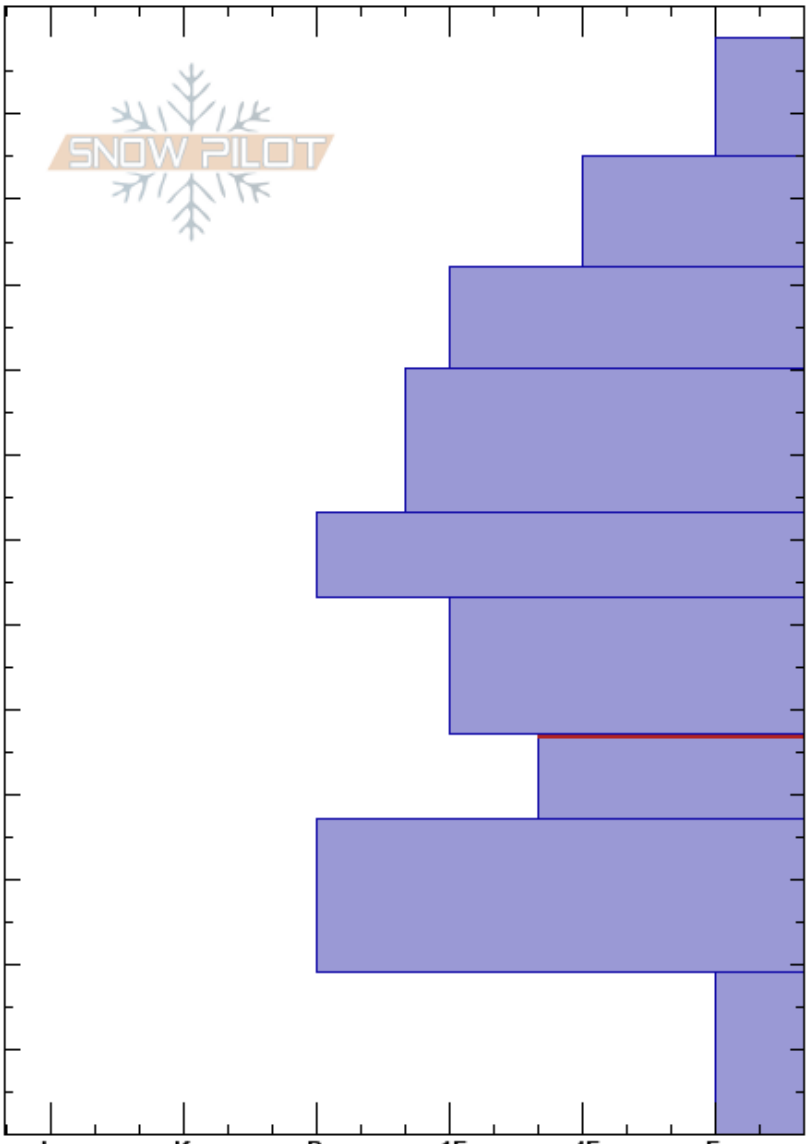

Teepee Basin Avalanche
 Madison Range-S
 MT
 Elevation: 9300 ft
 Aspect: 60°
 Specifics: Pit is adjacent to avalanche: crown;

Dave Zinn
 02/23/2025 - 11:30am
 Co-ord: 44.90808N, -111.19182W
 Slope Angle: 38°
 Wind Loading: no

Stability: Fair
 Air Temperature:
 Sky Cover: OVC
 Precipitation: S-1
 Wind: Calm

HS:129
 PF:75
 47-37cm: Avalanche Failure
 47-37cm: Problematic layer

Depth (cm)	Crystal		Moisture	ρ kg/m ³	Stability tests & Layer comments
	Form	Size			
129					
120					
110					
100					
90					
80					
70					
60					
50					
47-37	□	1.5			47-37cm: Avalanche Failure
40					
30					
20					
10	^	3-4			
0					

Notes: Snowmobiler-triggered avalanche on 2/21