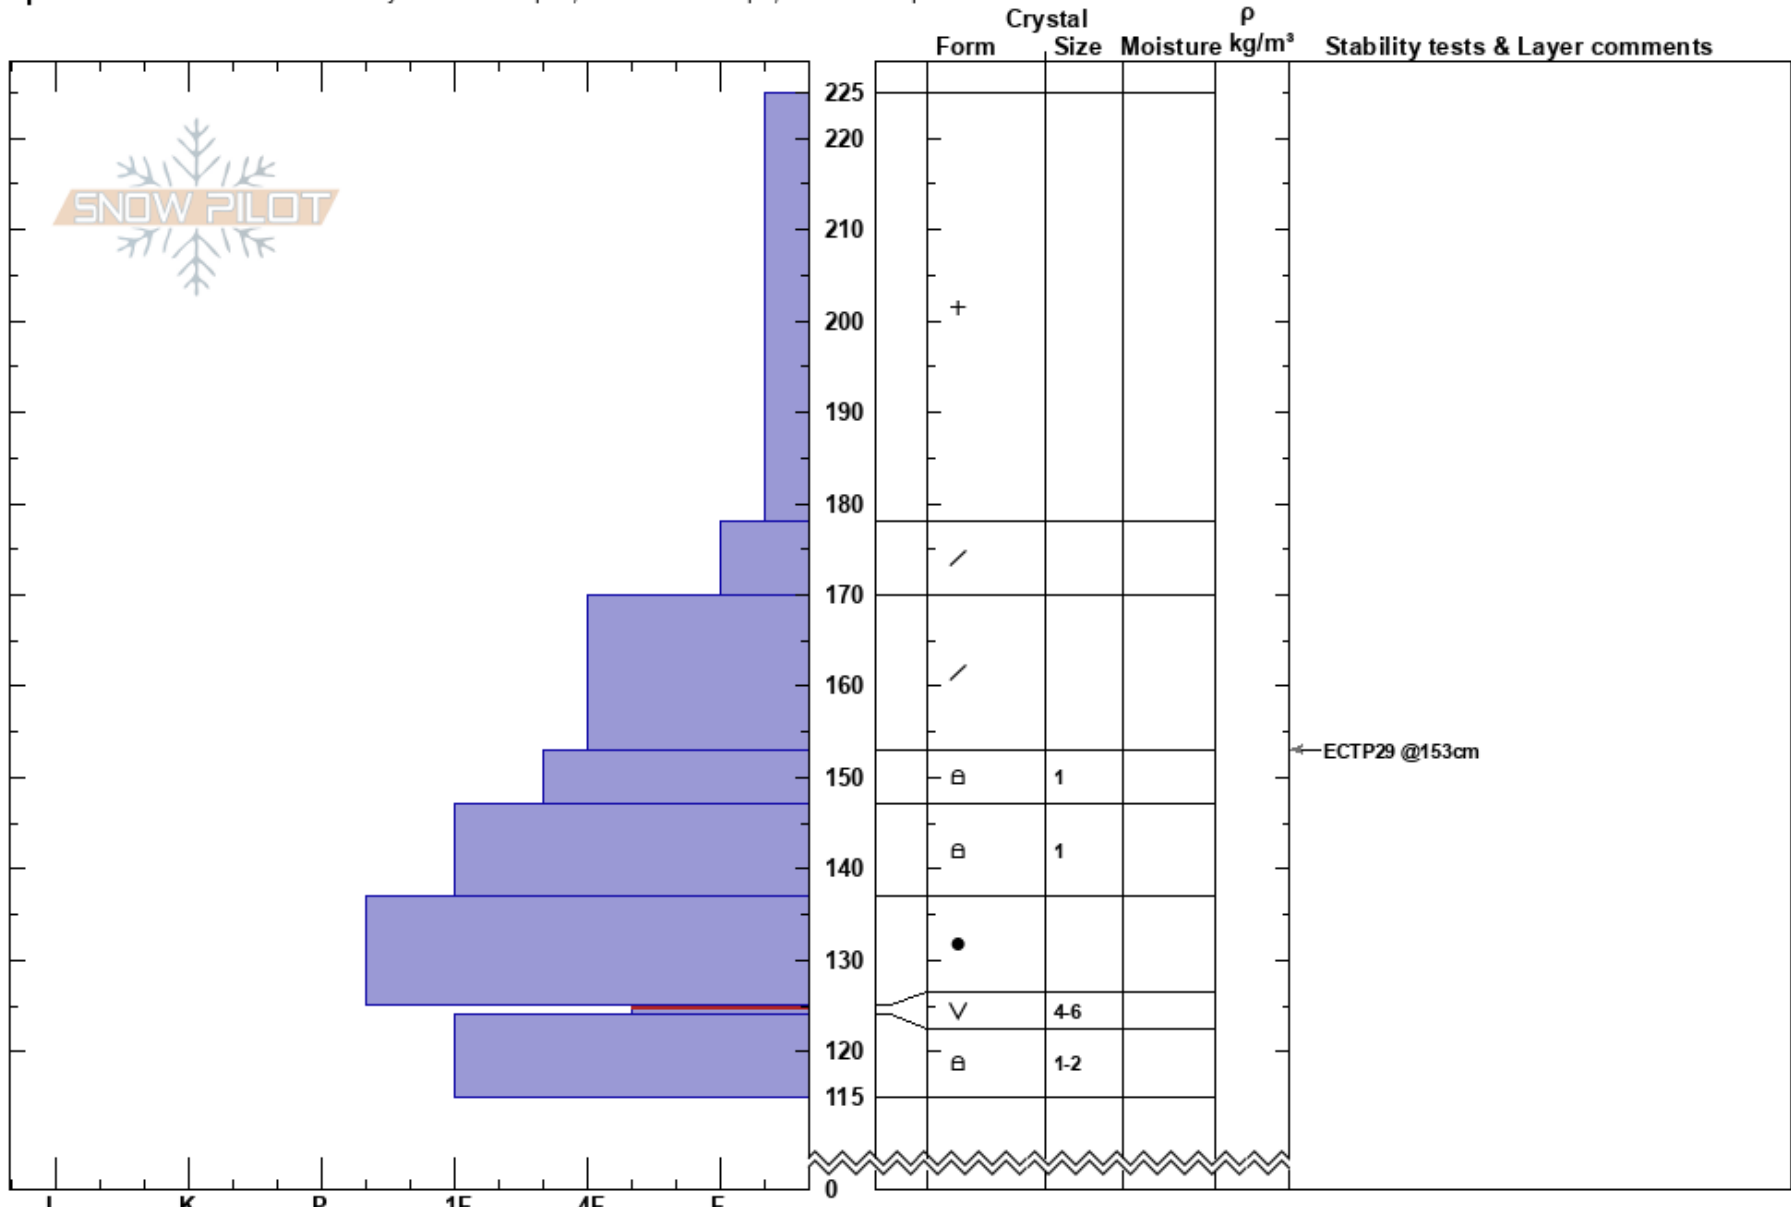

Bear Spankys
 Madison Range-N
 MT
 Elevation: 9150 ft
 Aspect: 80°

Dave Zinn
 02/16/2025 - 12:30pm
 Co-ord: 45.32419N, -111.38117W
 Slope Angle: 22°
 Wind Loading: no

Stability: Good
 Air Temperature:
 Sky Cover: OVC
 Precipitation: S1
 Wind: Calm

HS:225
 PF:75 125-124cm:Problematic layer

Specifics: Recent avalanche activity on similar slopes; Ski tracks on slope; We skied slope

Notes: