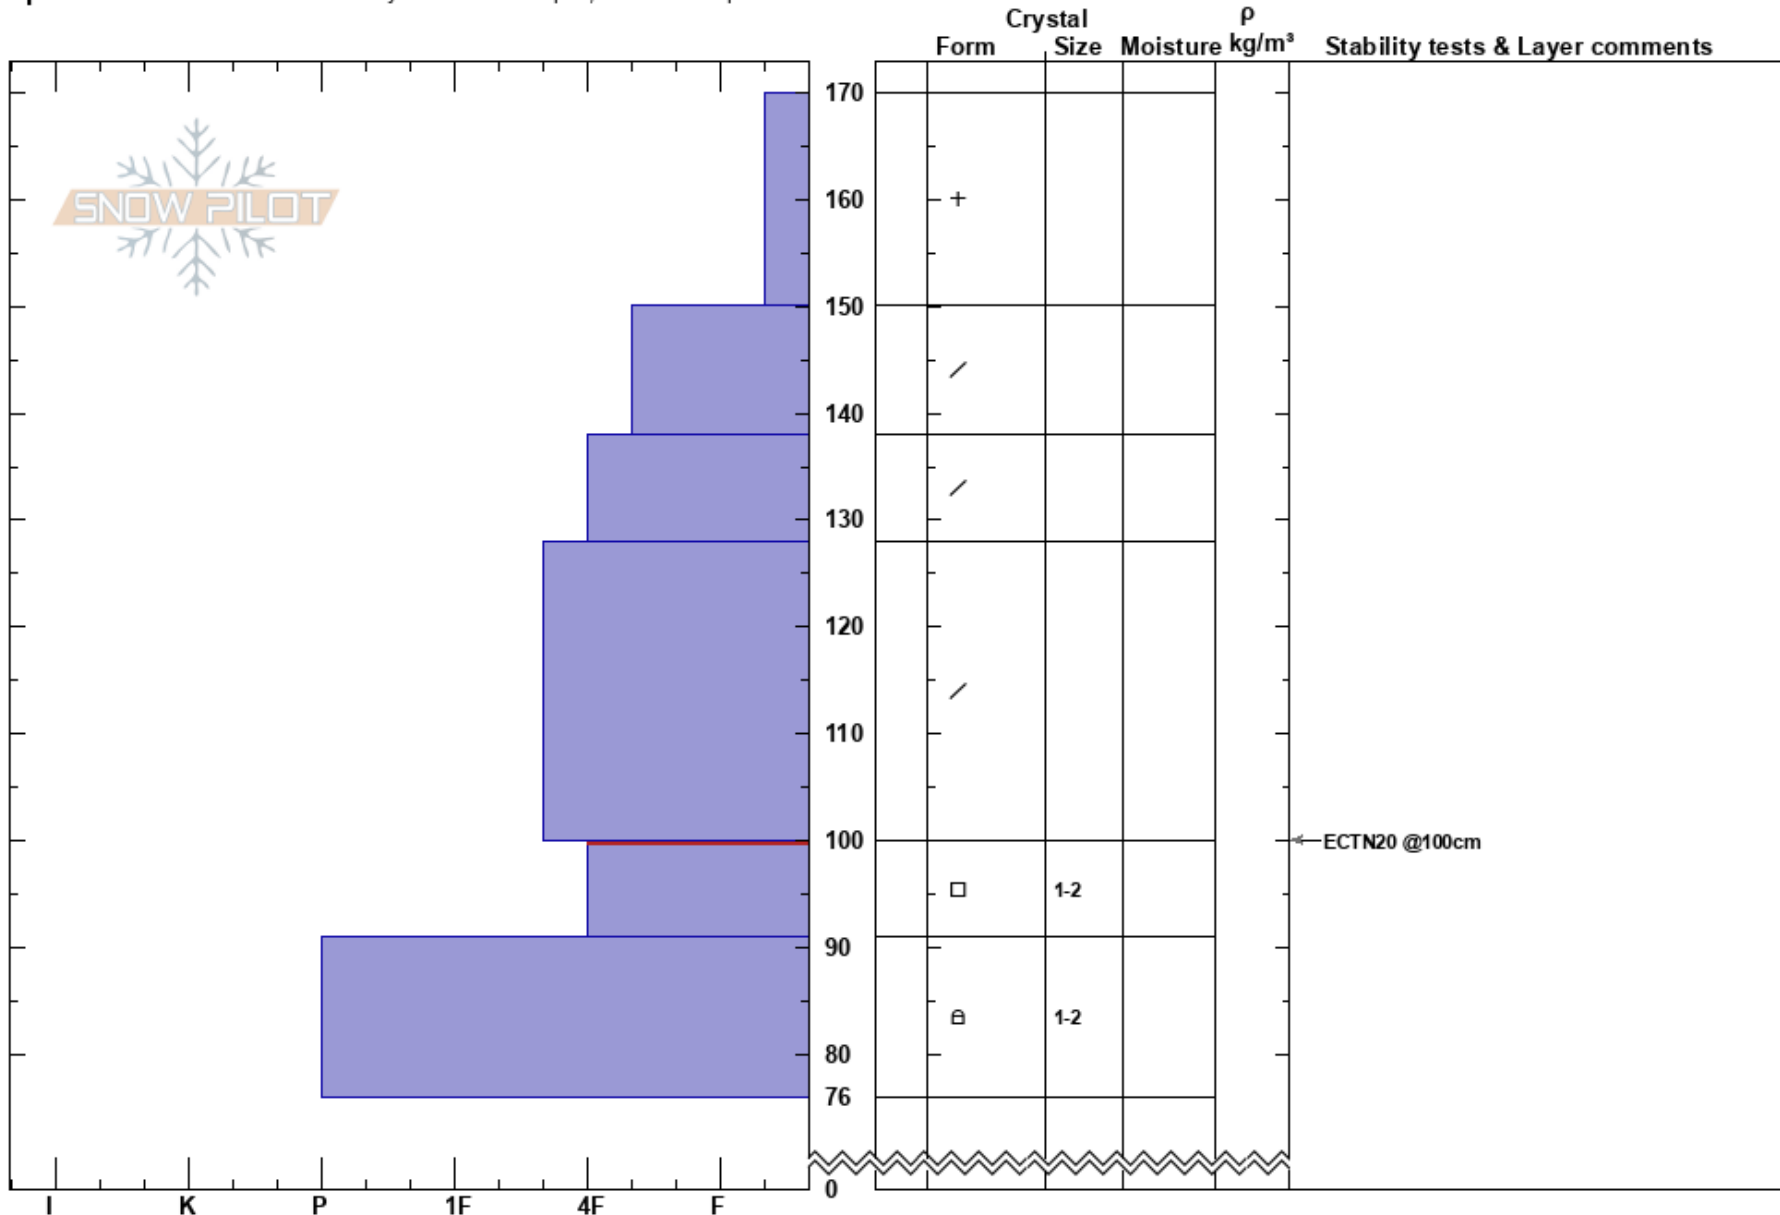

Beehive Tylers  
 Madison Range-N  
 MT  
 Elevation: 9050 ft  
 Aspect: 250°

Dave Zinn  
 02/16/2025 - 12:00pm  
 Co-ord: 45.32255N, -111.38234W  
 Slope Angle: 15°  
 Wind Loading: no

Stability: Good  
 Air Temperature: HS:170  
 Sky Cover: OVC  
 Precipitation: S1  
 Wind: Calm  
 PF:50 100-91cm:Problematic layer

Specifics: Recent avalanche activity on different slopes; We skied slope

Notes: Loose Snow Activity, No Slab Instability