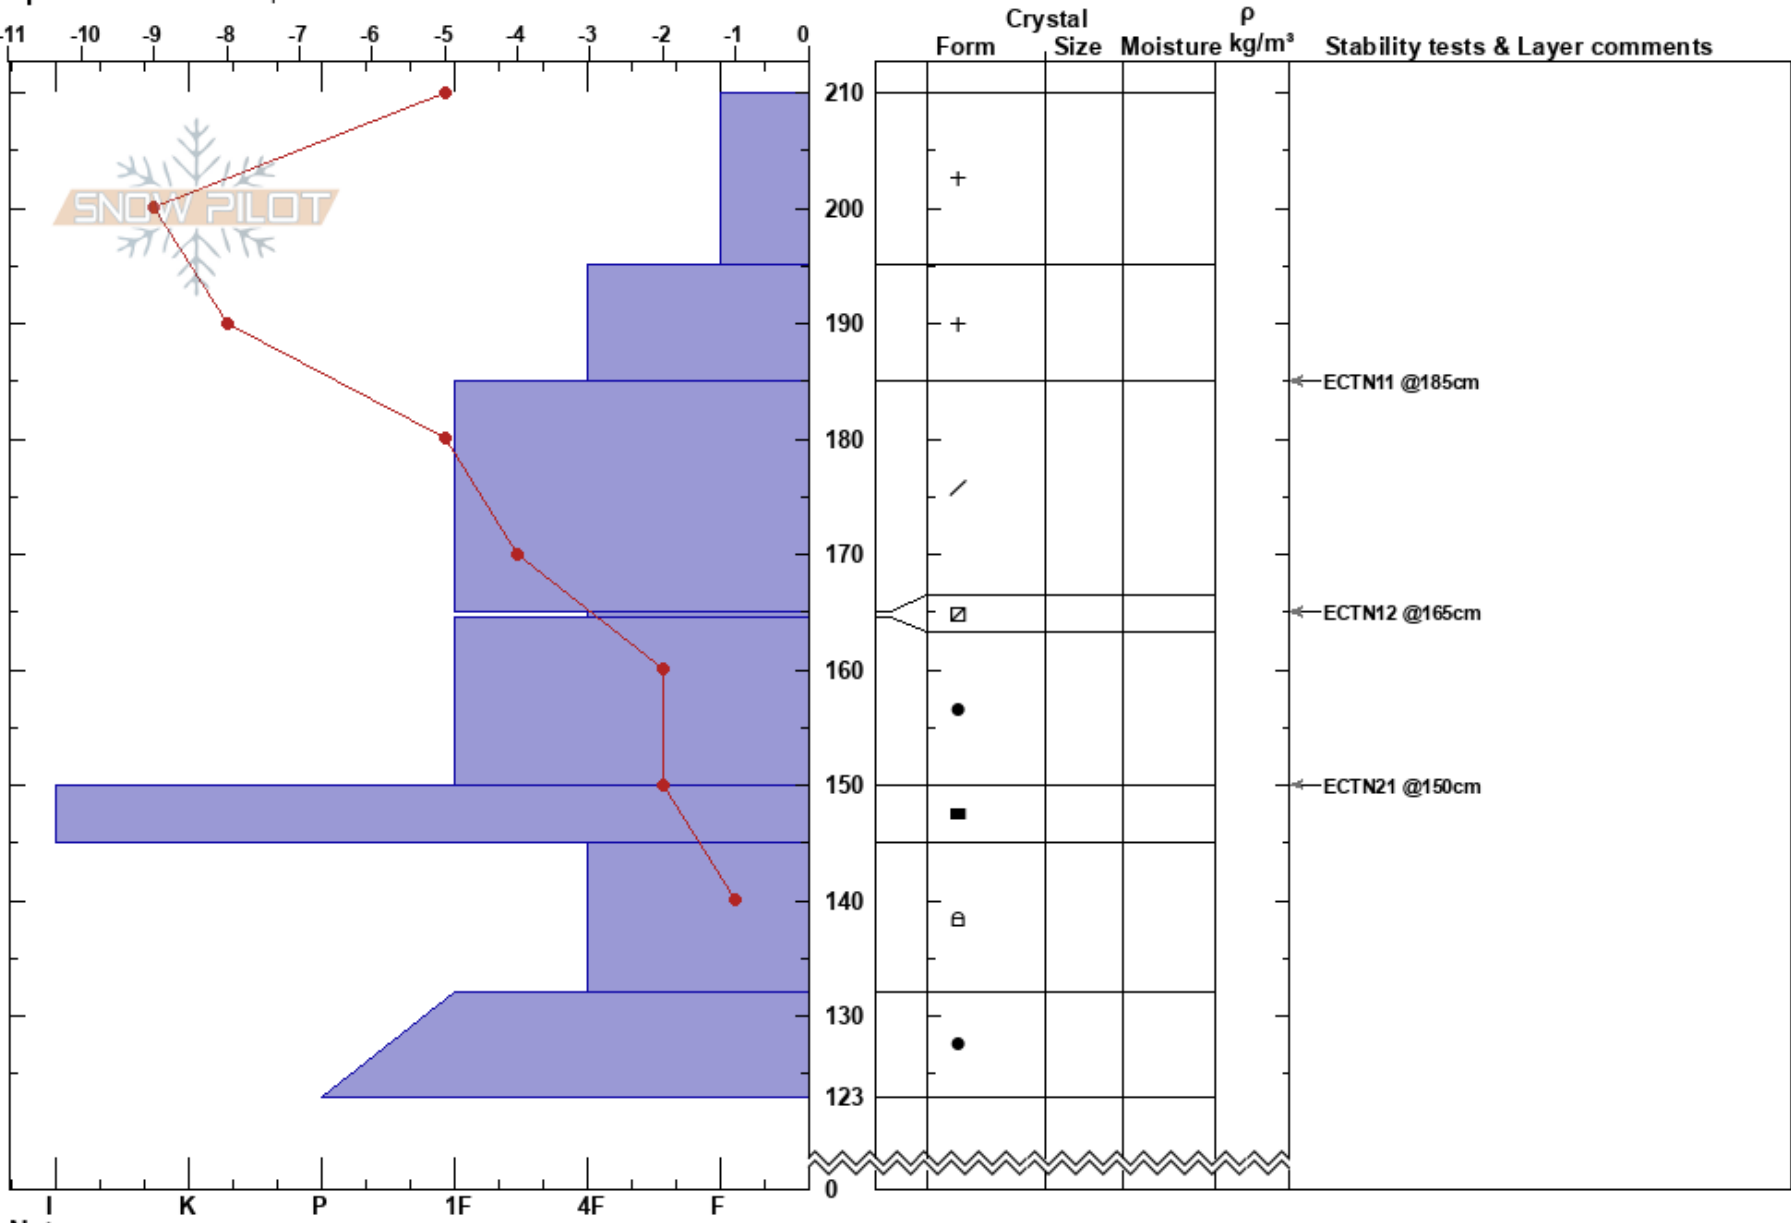

Lolo Pass  
 Bitterroot  
 MT  
 Elevation: 6200 ft  
 Aspect: 90°  
 Specifics: We skied slope

Greg Anderson  
 02/21/2018 - 11:00am  
 Co-ord: 46.66180N, -114.59941W  
 Slope Angle: 20°  
 Wind Loading: previous

Stability: **HS:210**  
 Air Temperature: -6°C PF:45 165-164.5cm:Problematic layer  
 Sky Cover: OVC  
 Precipitation: NO  
 Wind: SE Light Breeze

Notes: