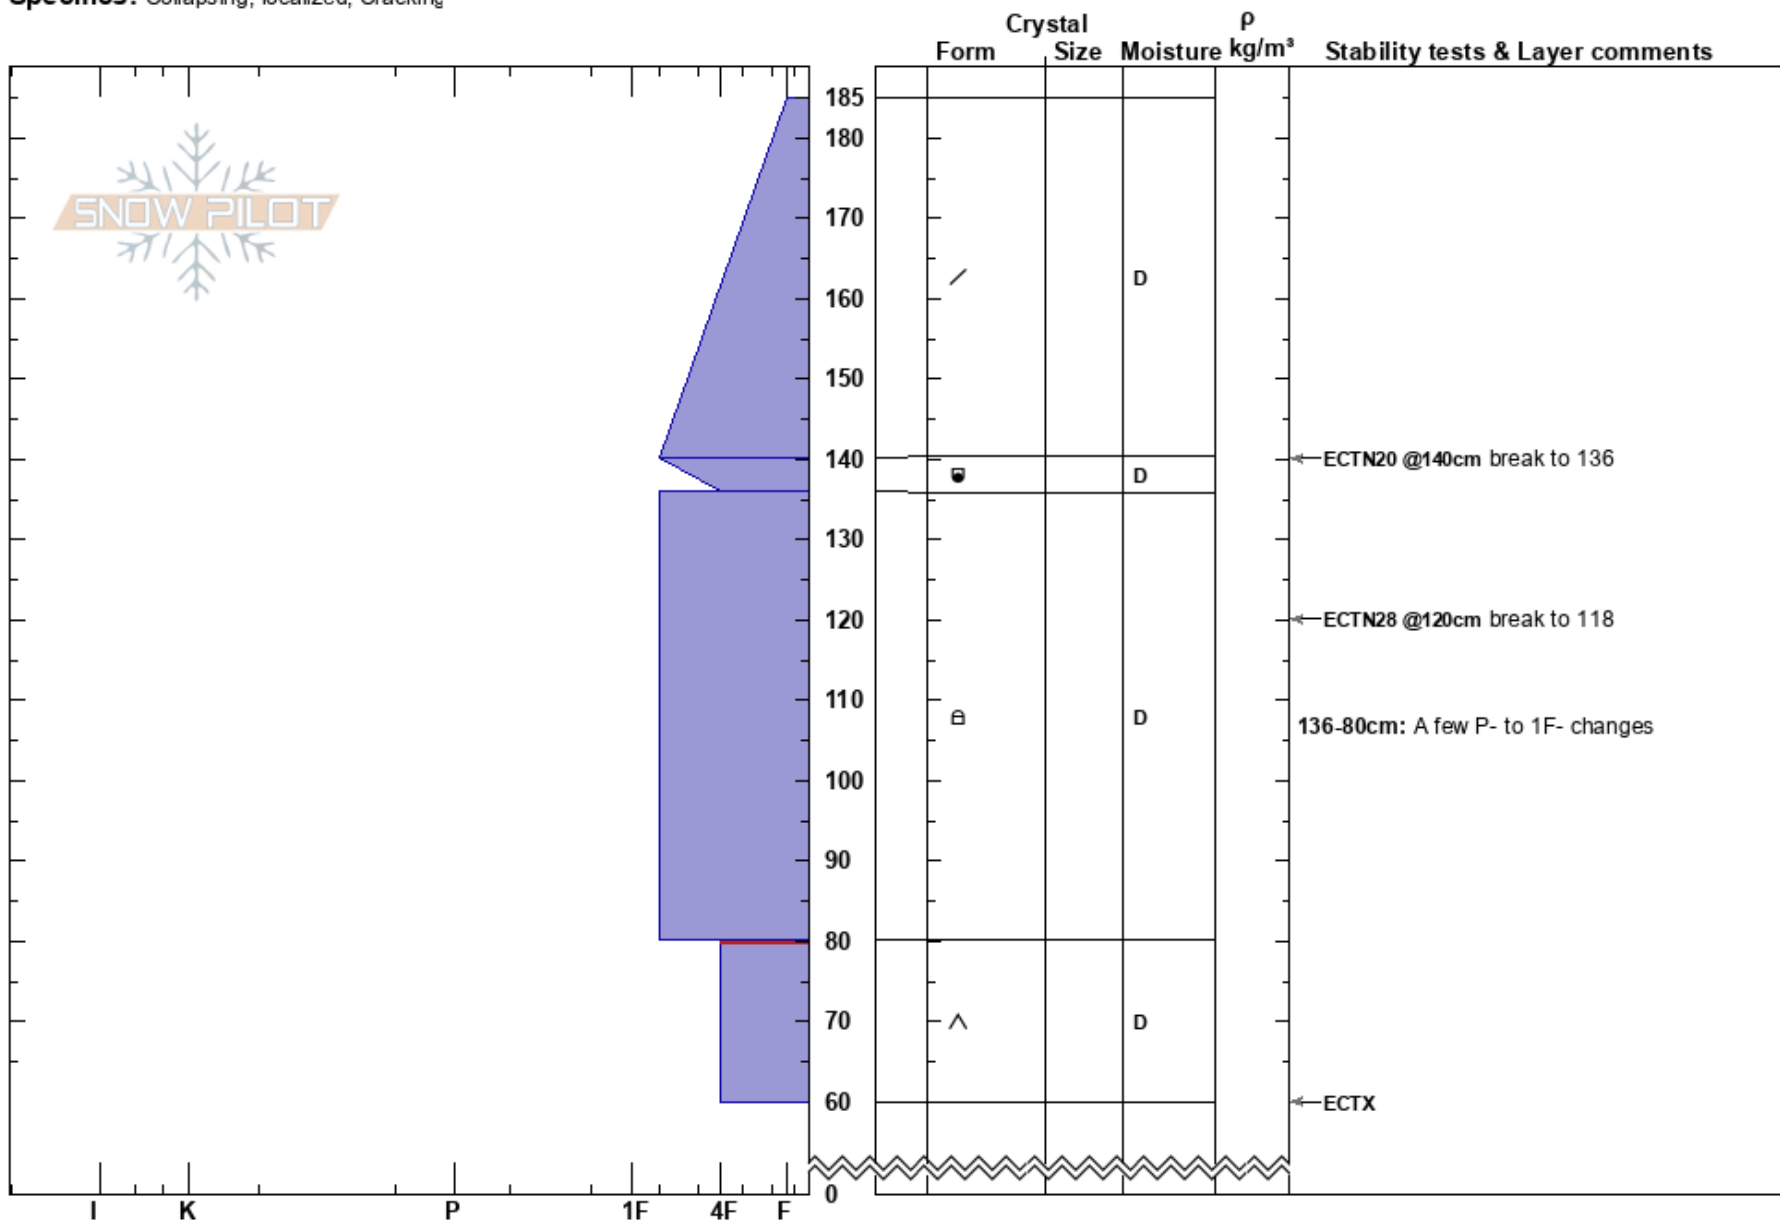

Gladstone N
 Sawatch
 CO
Elevation: 11600 ft
Aspect: 357°
Specifics: Collapsing, localized; Cracking

Rich Rogers
 02/23/2025 - 11:00am
Co-ord: 13S 384106W 4295377N
Slope Angle: 25°
Wind Loading: previous

Stability: Poor
Air Temperature: -1°C
Sky Cover: CLR
Precipitation: NO
Wind: W Light Breeze

HS: 185
PF: 40
PS: 20

Layer Notes:
 136-80cm: A few P- to 1F- changes
 80-60cm: Problematic layer

Notes: