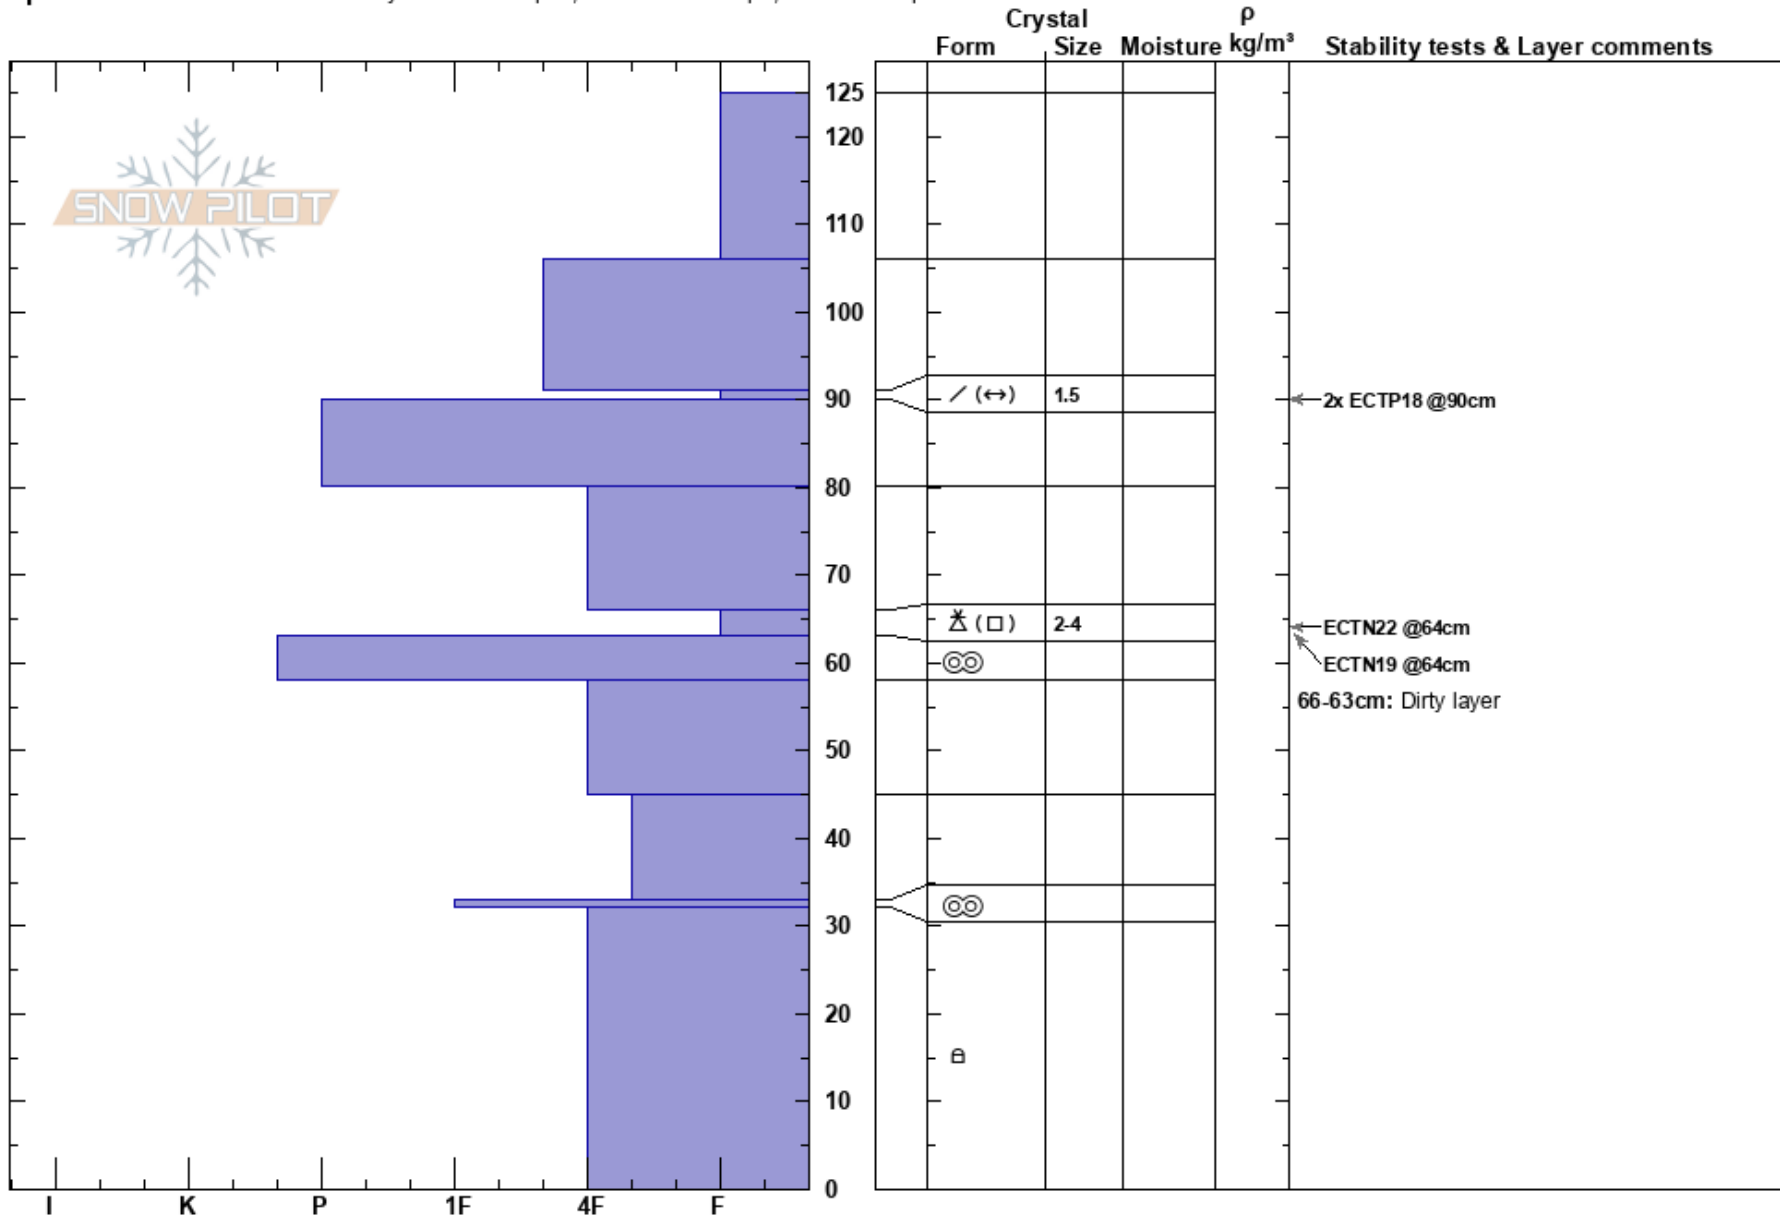

Aire 8700 N  
 Wasatch Range  
 UT  
 Elevation: 7800 ft  
 Aspect: N

Joseph Manship  
 02/23/2025 - 11:30am  
 Co-ord: 40.72737N, -111.69058W  
 Slope Angle: 31°  
 Wind Loading:

Stability: Poor  
 Air Temperature:  
 Sky Cover: OVC  
 Precipitation: NO  
 Wind: NW Light Breeze

HS:125  
 Layer Notes:  
 91-90cm: Problematic layer  
 66-63cm: Dirty layer

Specifics: Recent avalanche activity on similar slopes; Ski tracks on slope; We skied slope

Notes: