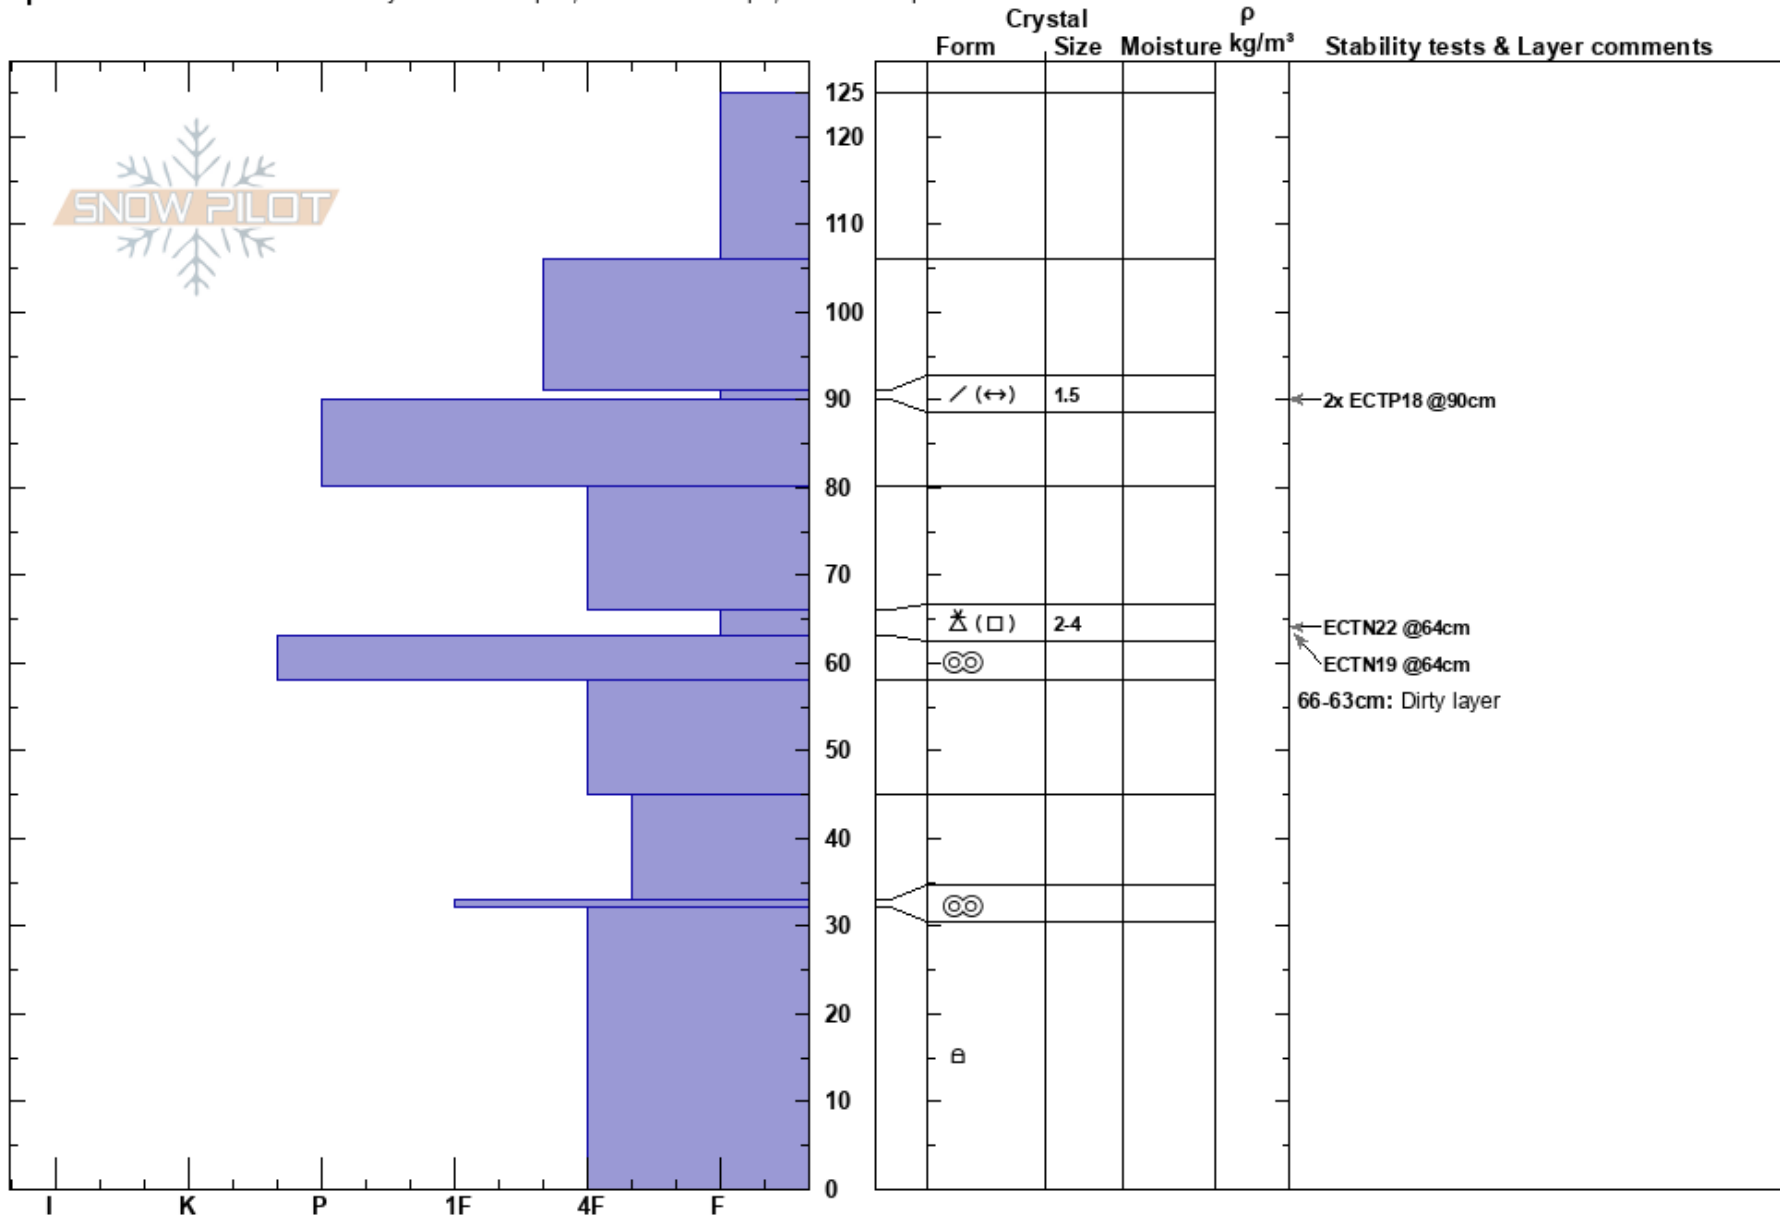

Aire 8700 N
 Wasatch Range
 UT
 Elevation: 7800 ft
 Aspect: N

Joseph Manship
 02/23/2025 - 11:30am
 Co-ord: 40.72737N, -111.69058W
 Slope Angle: 31°
 Wind Loading:

Stability: Poor
 Air Temperature:
 Sky Cover: OVC
 Precipitation: NO
 Wind: NW Light Breeze

HS:125
 Layer Notes:
 91-90cm: Problematic layer
 66-63cm: Dirty layer

Specifics: Recent avalanche activity on similar slopes; Ski tracks on slope; We skied slope

Notes: