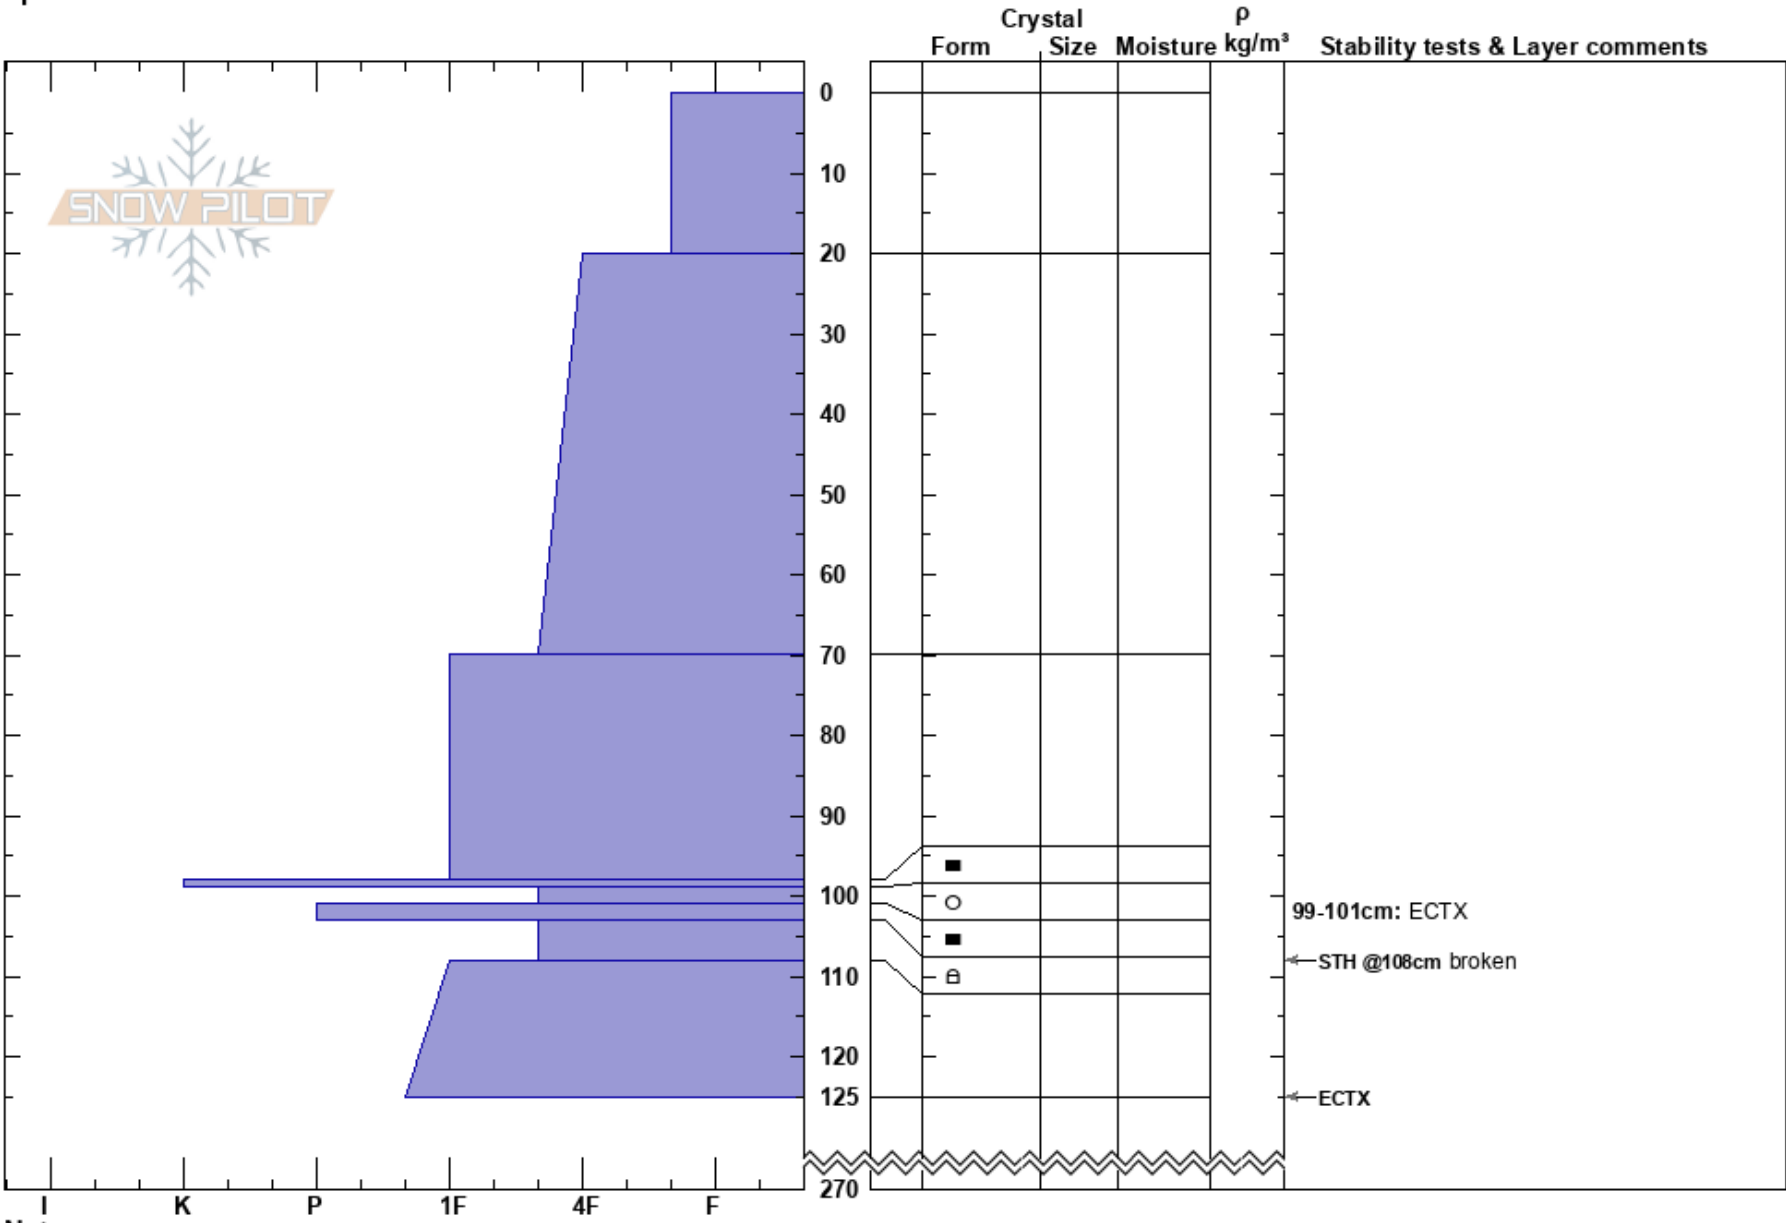

Red Creek Mid  
 Snake River Range  
 WY  
 Elevation: 7700 ft  
 Aspect: 80°  
 Specifics:

Noah McCorkel  
 02/23/2025 - 12:30pm  
 Co-ord: 43.21388N, -110.94487W  
 Slope Angle: 25°  
 Wind Loading: yes

Stability:  
 Air Temperature: 23°C  
 Sky Cover: OVC  
 Precipitation: S1  
 Wind: SW Moderate  
 HS:270  
 PF:35  
 PS: 15  
 99-101cm: ECTX

Notes: Did not find facets above or between rain crusts.