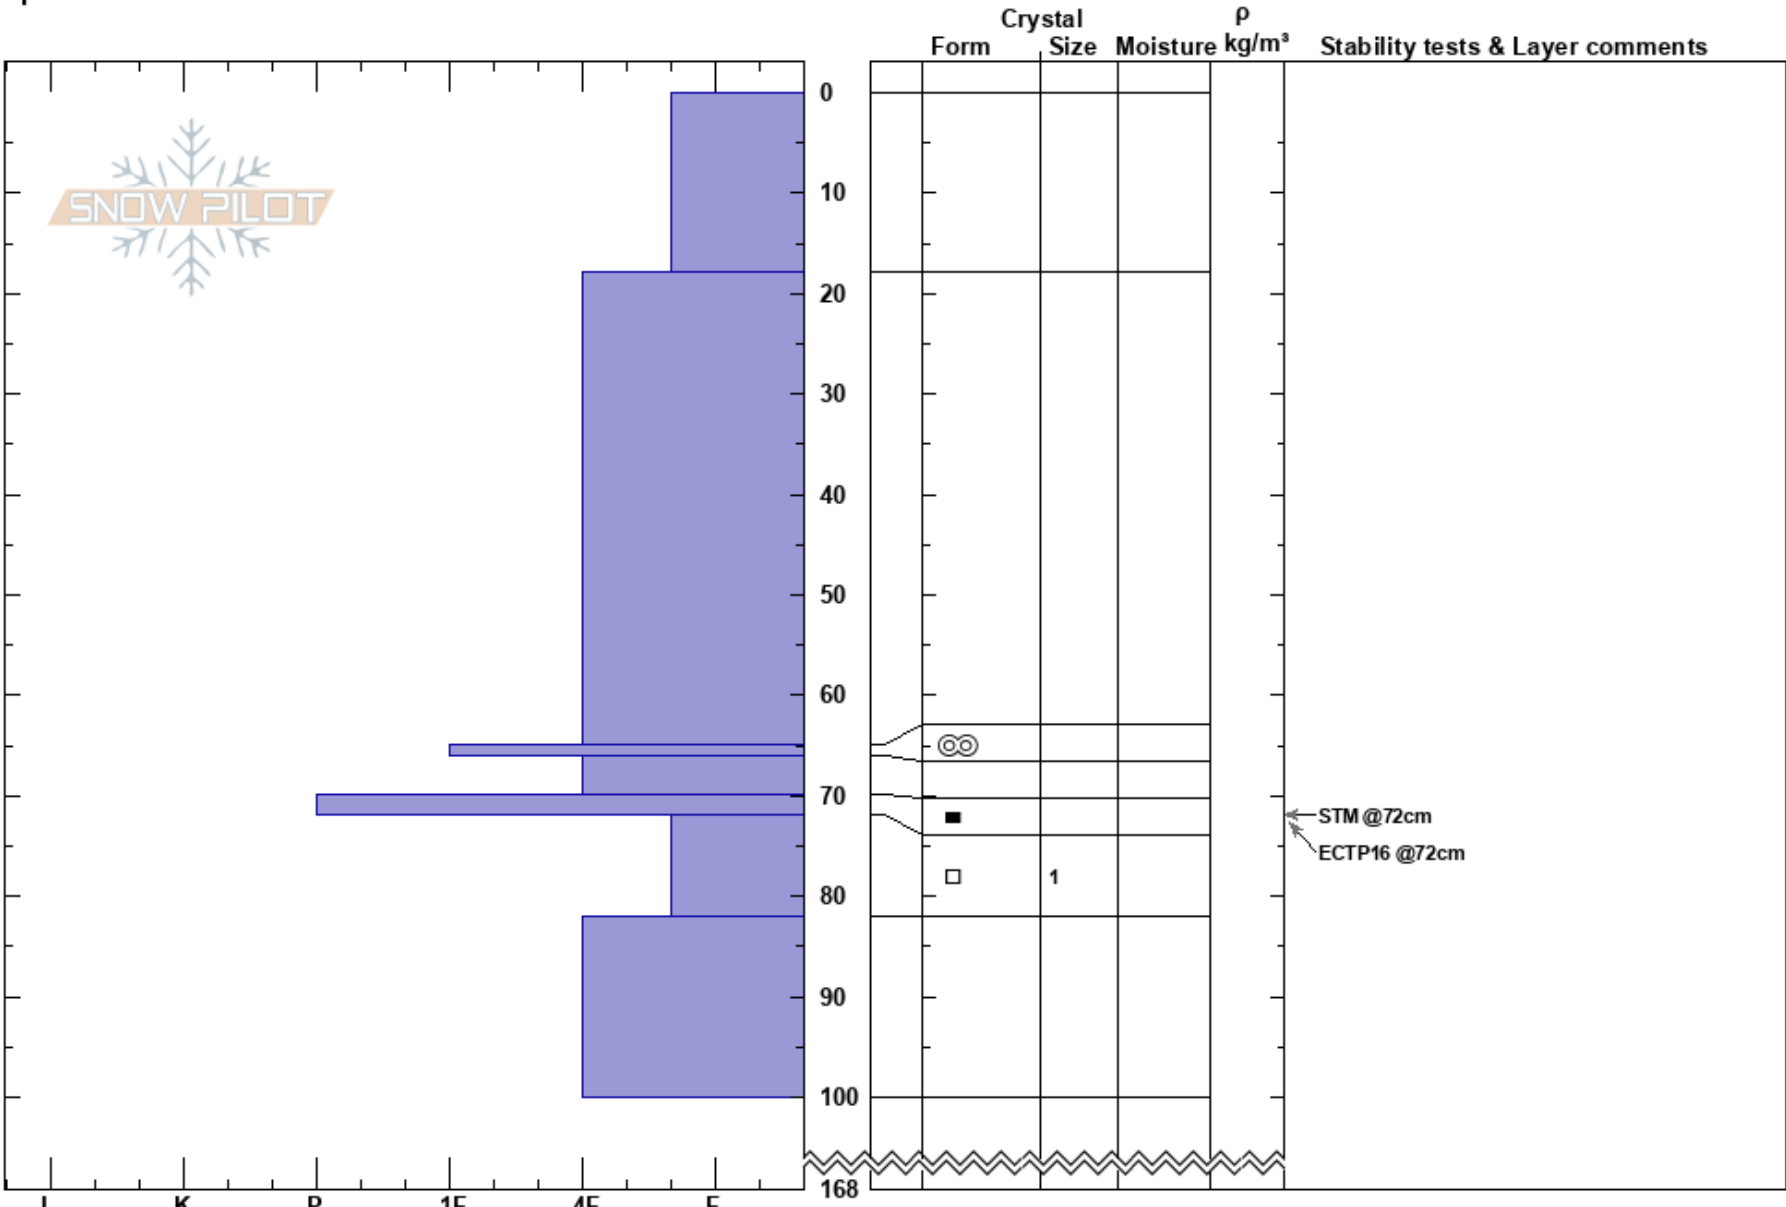

Red Creek Low  
 Snake River Range  
 WY  
 Elevation: 6700 ft  
 Aspect: 90°  
 Specifics:

Noah McCorkel  
 02/23/2025 - 10:30am  
 Co-ord: 43.20461N, -110.93501W  
 Slope Angle: 20°  
 Wind Loading:

Stability:  
 Air Temperature: 25°C  
 Sky Cover: OVC  
 Precipitation: NO  
 Wind: Light Breeze

HS:168  
 PF:30  
 PS:15  
 72-82cm:Problematic layer

Notes: Propagation in facets under rain crust.