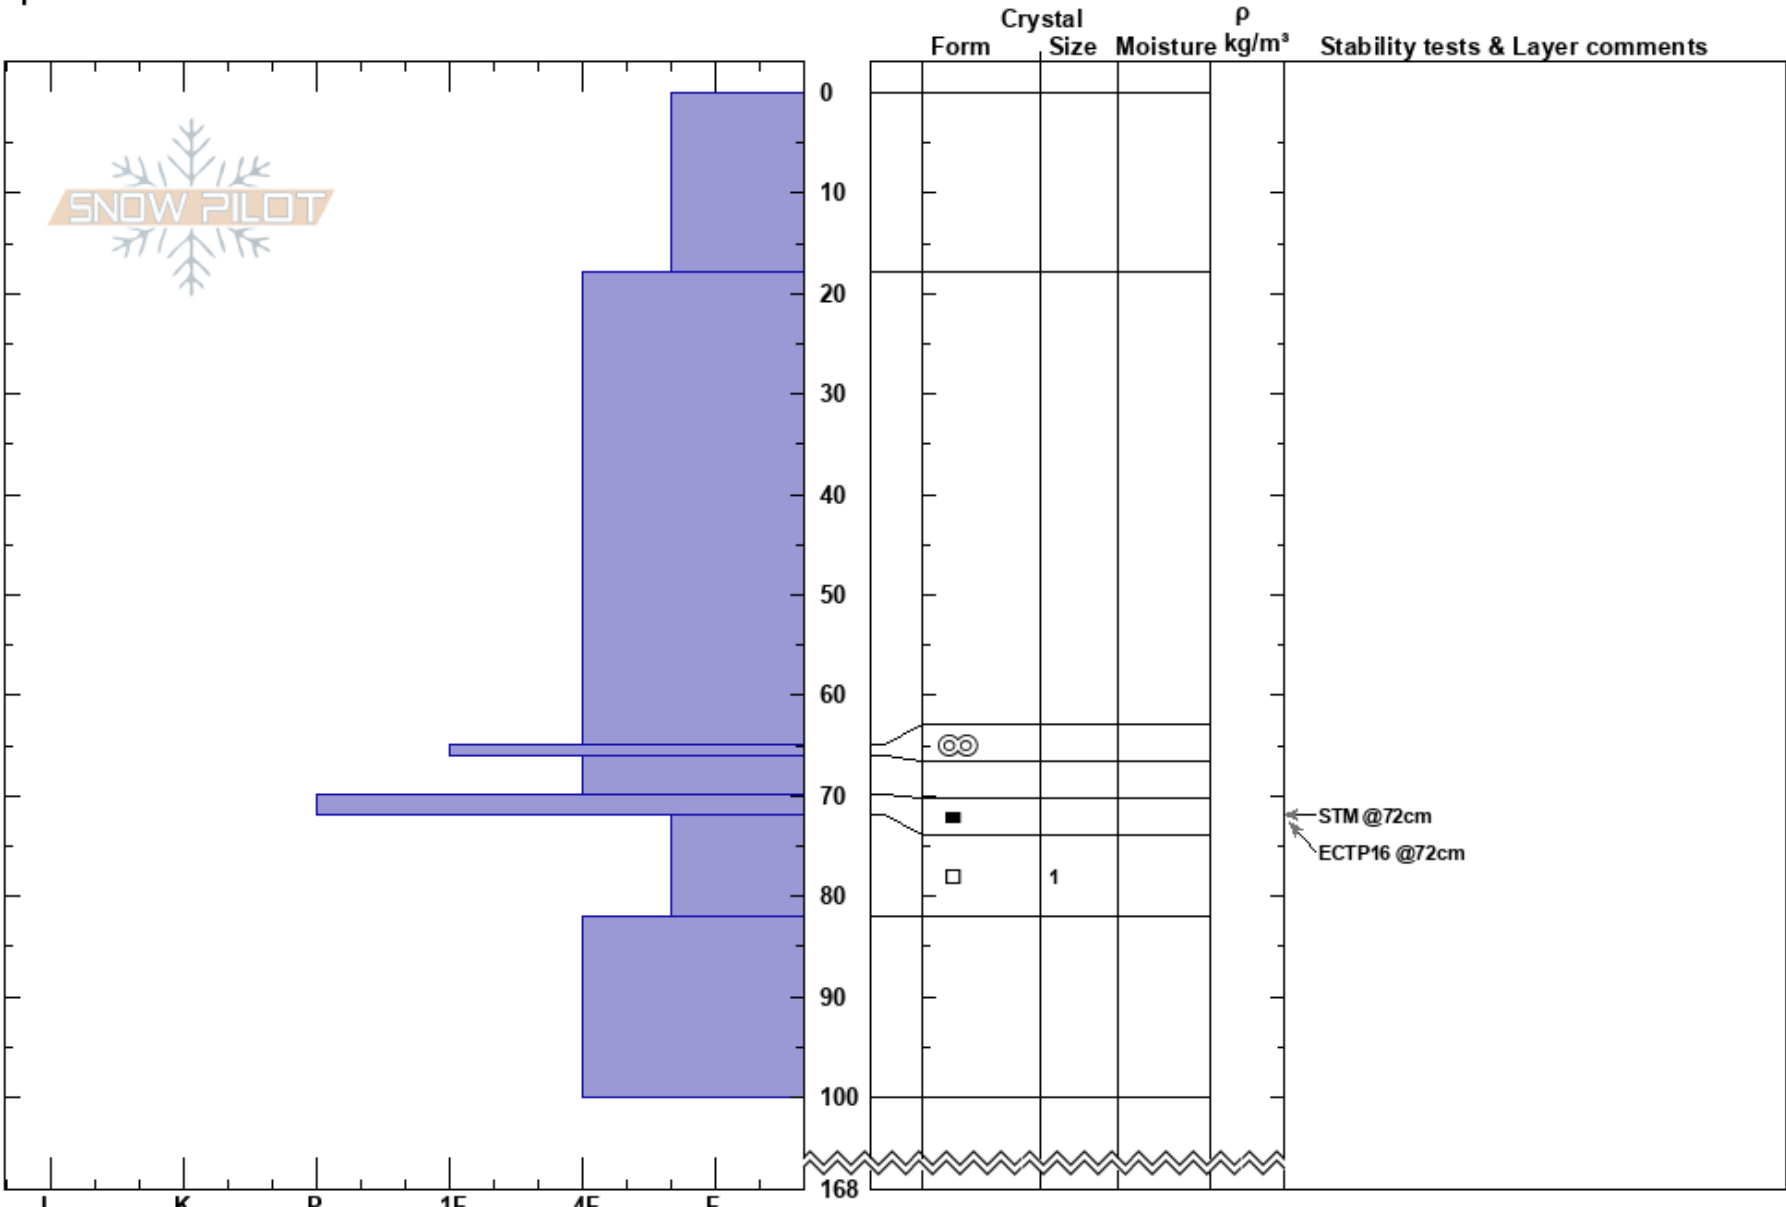

Red Creek Low
 Snake River Range
 WY
 Elevation: 6700 ft
 Aspect: 90°
 Specifics:

Noah McCorkel
 02/23/2025 - 10:30am
 Co-ord: 43.20461N, -110.93501W
 Slope Angle: 20°
 Wind Loading:

Stability:
 Air Temperature: 25°C
 Sky Cover: OVC
 Precipitation: NO
 Wind: Light Breeze

HS:168
 PF:30
 PS:15
 72-82cm:Problematic layer

Notes: Propagation in facets under rain crust.