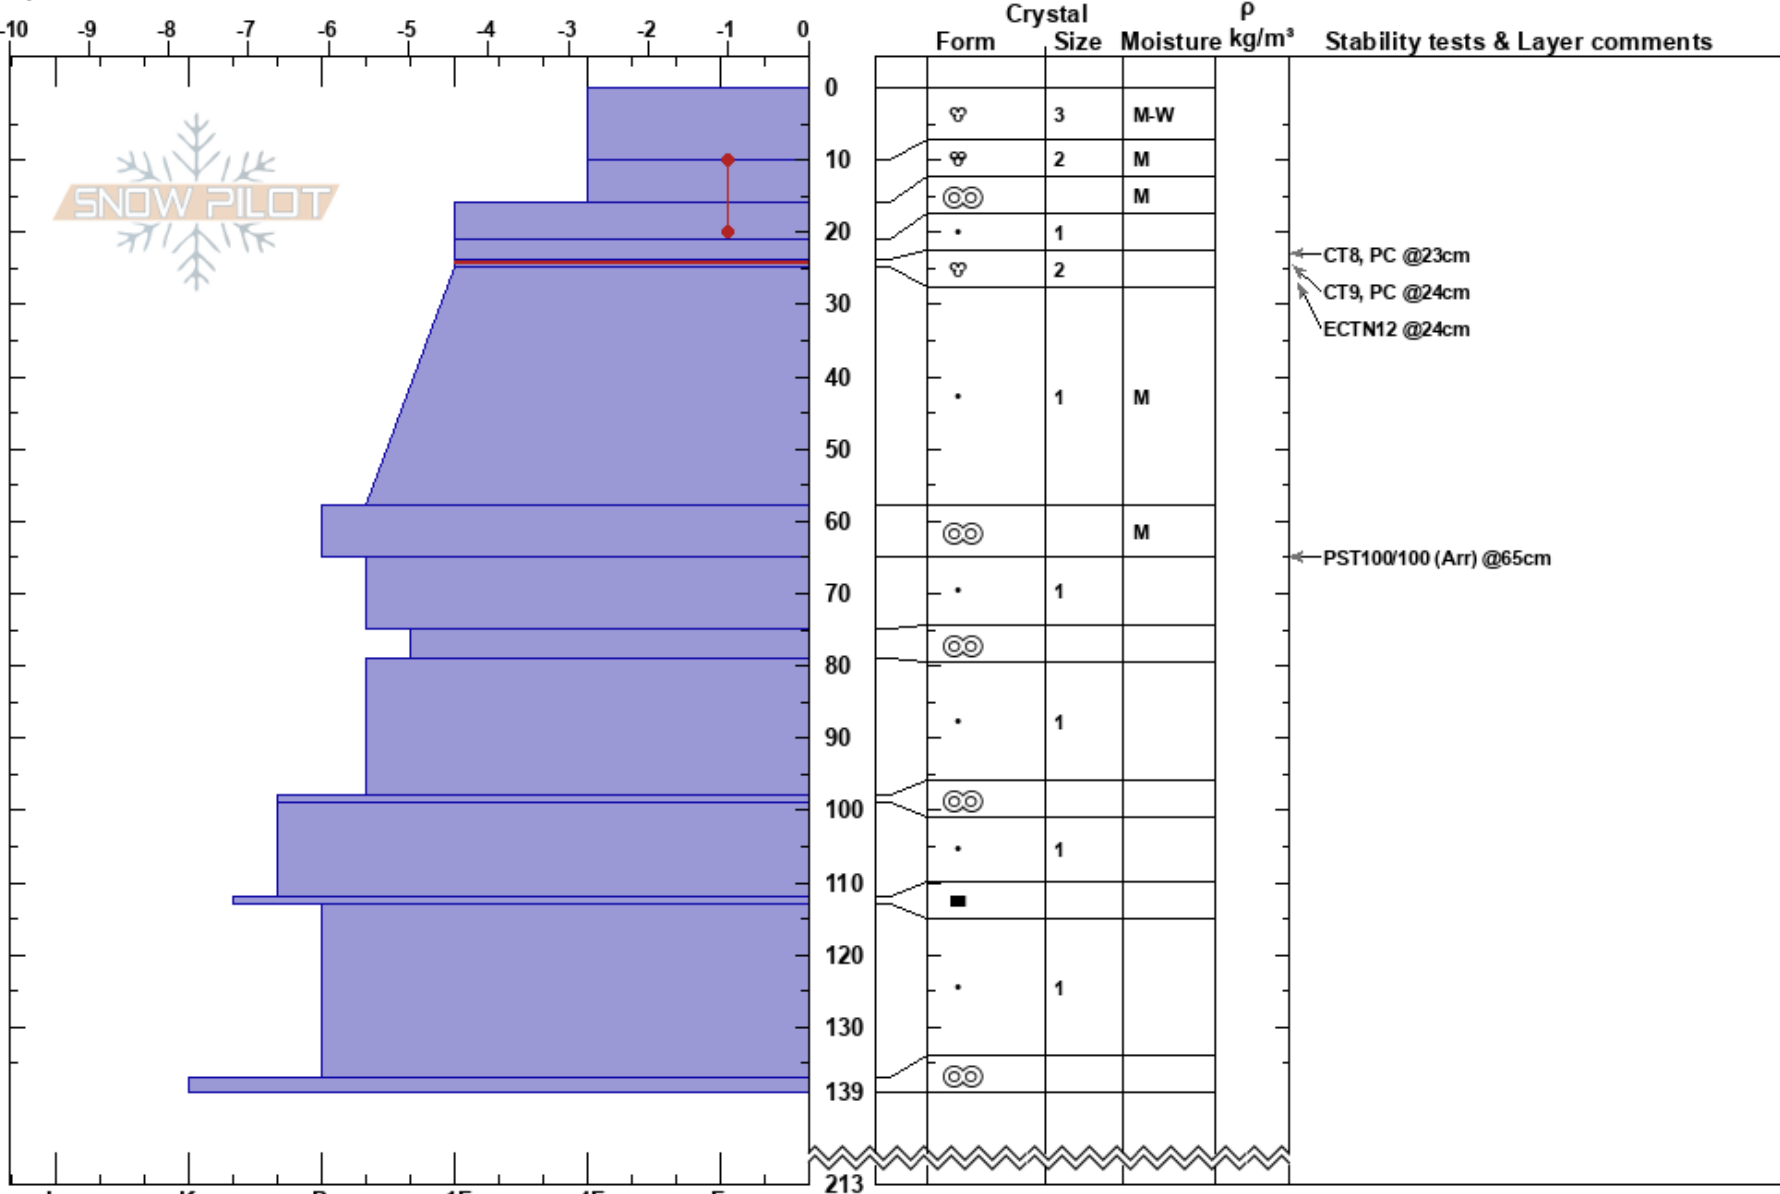

Baby bowl cornice
 Coast Range
 BC
 Elevation: 1240 m
 Aspect: SE

Taiga Tinkler Dubuc
 23/02/2025 - 11:30
 Co-ord: 49.39086N, -121.93269W
 Slope Angle: 30°
 Wind Loading:

Stability: **HS:213**
 Air Temperature: 1.1°C PF:20 24-25cm:Problematic layer
 Sky Cover: FEW
 Precipitation: NO
 Wind: SW Calm

Specifics: Pit dug in a Ski Area; Pit is adjacent to avalanche: crown;

Notes: