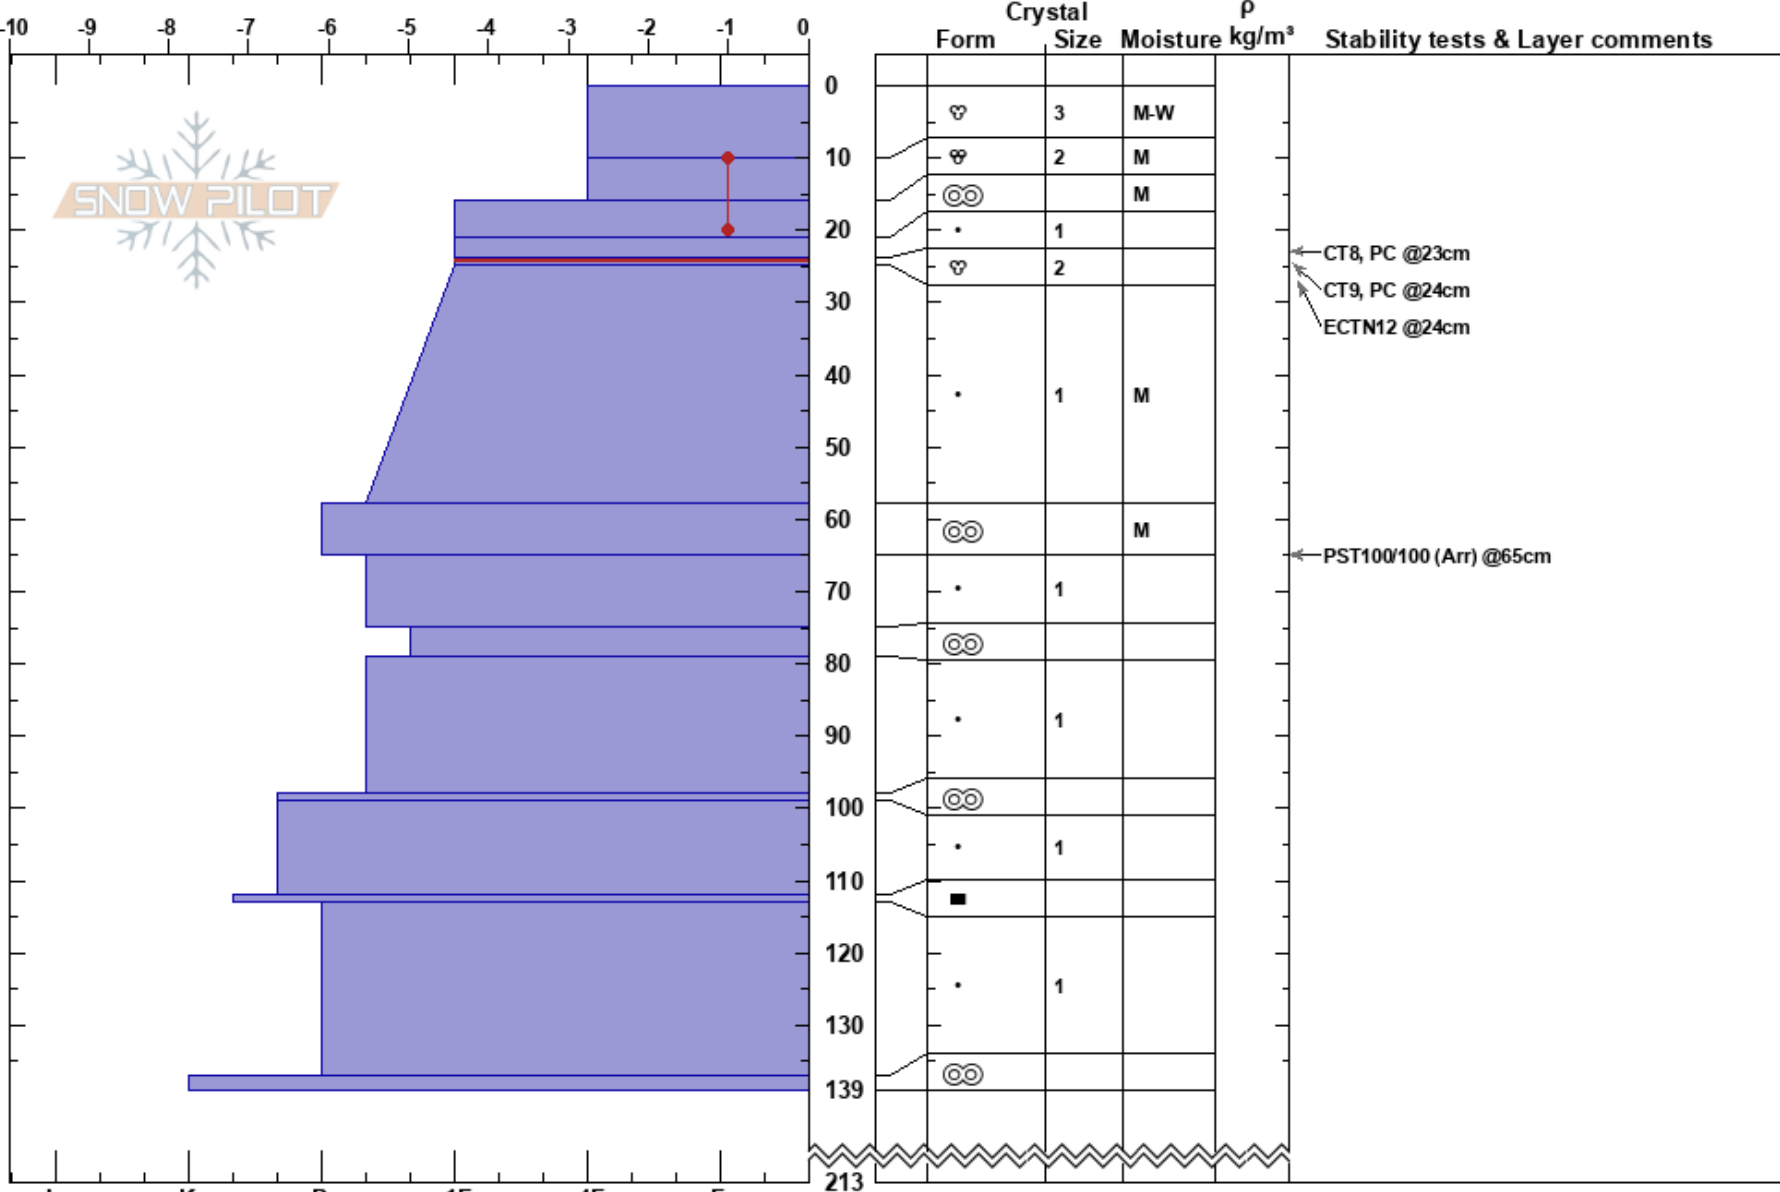

Baby bowl cornice  
 Coast Range  
 BC  
 Elevation: 1240 m  
 Aspect: SE

Taiga Tinkler Dubuc  
 23/02/2025 - 11:30  
 Co-ord: 49.39086N, -121.93269W  
 Slope Angle: 30°  
 Wind Loading:

Stability:  
 Air Temperature: 1.1°C PF:20 24-25cm:Problematic layer  
 Sky Cover: FEW  
 Precipitation: NO  
 Wind: SW Calm

HS:213

Layer Notes:

Specifics: Pit dug in a Ski Area; Pit is adjacent to avalanche: crown;

Notes: