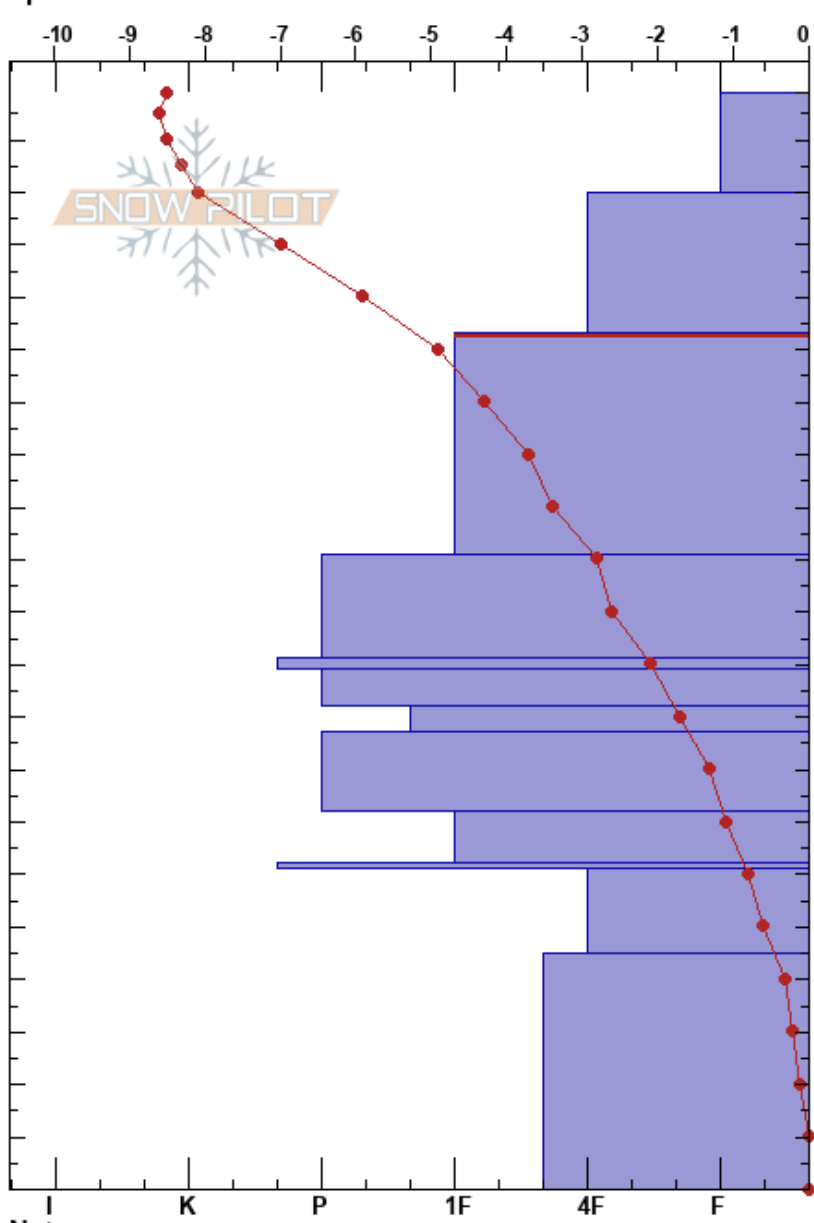

ERTH450 - Lab05  
 Bridger Range  
 MT  
 Elevation: 7090 ft  
 Aspect: 75°  
 Specifics:

Chance Ronemus  
 02/16/2018 - 1:00pm  
 Co-ord: 45.83315N, -110.92096W  
 Slope Angle: 18°  
 Wind Loading: no

Stability:  
 Air Temperature: -8°C  
 Sky Cover: OVC  
 Precipitation: S-1  
 Wind: W Light Breeze

HS:209  
 PF:45  
 163-121cm:Problematic layer

Height (cm)	Crystal		Moisture	$\rho$ kg/m <sup>3</sup>	Stability tests & Layer comments
	Form	Size			
209					
200	+	2	D		
190					
180	+ (●)	0.5	D		←CT23, Q3 @179cm
170					
160					
150					←CT30, Q3 @150cm
140	●	1	D		
130					
120					
110	⊖	0.5	D		
100	⊖ (□)	2	D		
90	⊖	1	D		
80	●	0.5	D		
70	●	1	D		
60	⊖ (□)	1.5	D		
50	^	2	D		
40					
30					
20	⊖	2	D		
10					
0					